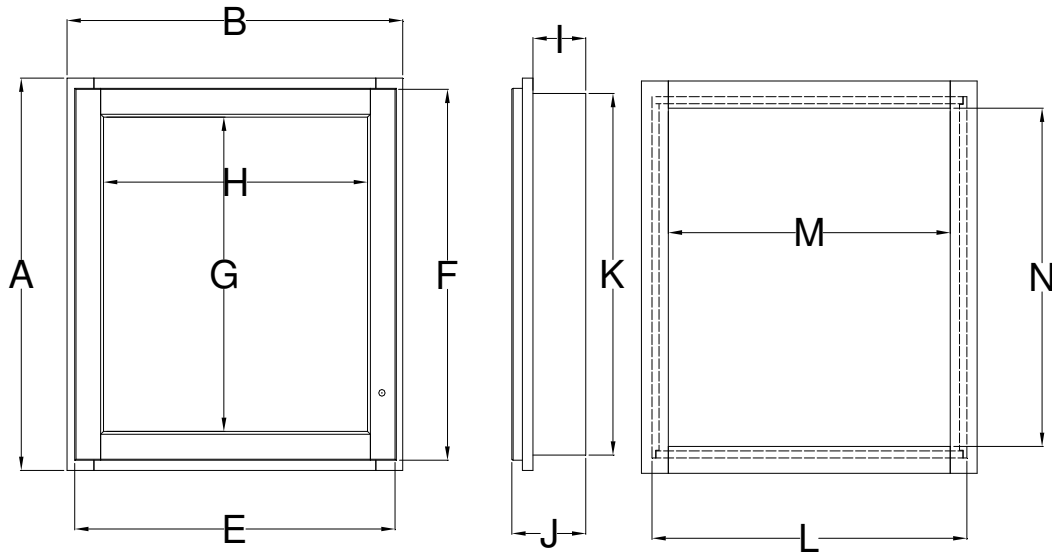

Recessed Mirrored Cabinet Specifications

Royale Molding Overlay Collections

Tuscany and Ulverston

	Cabinet		Crown	Sill	Door		Mirror		Recess	Cab	Recess	Recess	STORAGE	
	Height A	Width B	Width C	Width D	Width E	Height F	Height G	Width H	Depth I	Depth J	width K	Height L	Width M	Height N
BM18RML/R	26	18	NA	NA	17 1/4	24 1/2	20 1/2	13 1/4	3 1/2	5	16	23 7/8	13 3/4	22 1/8
BM24RML/R	28	24	NA	NA	23	26 1/2	22 1/2	19	3 1/2	5	22	25 7/8	20 1/8	24 1/8