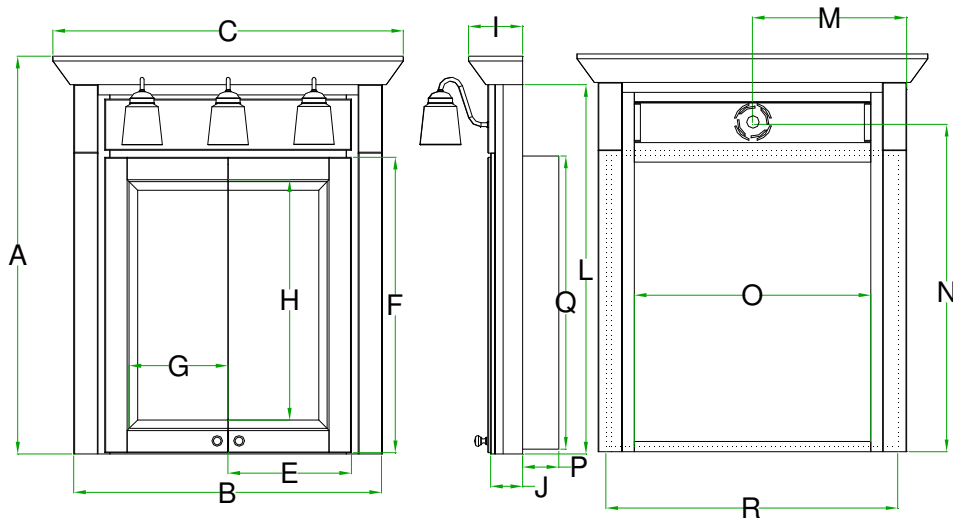

Semi-Recessed Mirrored Cabinet with Lights

Specifications

Molding Overlay Collections

Tuscany and Ulverston

One Door Cabinets with Lights

	Cabinet		Crown	Sill	Door		Mirror		Crown	Cab	Sill	Cab	Electric		Recessed		
	Height A	Width B	Width C	Width D	Width E	Height F	Height G	Width H	Depth I	Depth J	Depth K	Hegnt L	Width M	Height N	Depth P	Height Q	Width R
BM24RLL	37	24	26 1/2	NA	18	28 3/4	24 3/4	12 1/2	4 5/8	3 3/8	NA	35 1/8	12	31 3/4	3 1/2	28 1/8	22 3/8
BM24RLR	37	24	26 1/2	NA	18	28 3/4	24 3/4	12 1/2	4 5/8	3 3/8	NA	35 1/8	12	31 3/4	3 1/2	28 1/8	22 3/8
BM30RLL	37	30	32 1/2	NA	23 7/8	28 3/4	24 3/4	18 3/8	4 5/8	3 3/8	NA	35 1/8	15	31 3/4	3 1/2	28 1/8	28 3/8
BM30RLR	37	30	32 1/2	NA	23 7/8	28 3/4	24 3/4	18 3/8	4 5/8	3 3/8	NA	35 1/8	15	31 3/4	3 1/2	28 1/8	28 3/8

Two Door Cabinets with Lights

	Cabinet		Crown	Sill	Door		Mirror		Crown	Cab	Sill	Cab	Electric		Recessed		
	Height A	Width B	Width C	Width D	Width E	Height F	Height G	Width H	Depth I	Depth J	Depth K	Hegnt L	Width M	Height N	Depth P	Height Q	Width R
BM30RL-	37	30	32 1/2	NA	12	28 3/4	24 3/4	10 1/8	5 3/8	3 3/8	NA	35 1/8	15	31 3/4	3 1/2	28 1/8	28 3/8
BM36RL-	37	36	38 1/2	NA	14 7/8	28 3/4	24 3/4	13	5 3/8	3 3/8	NA	35 1/8	18	31 3/4	3 1/2	28 1/8	34 1/4