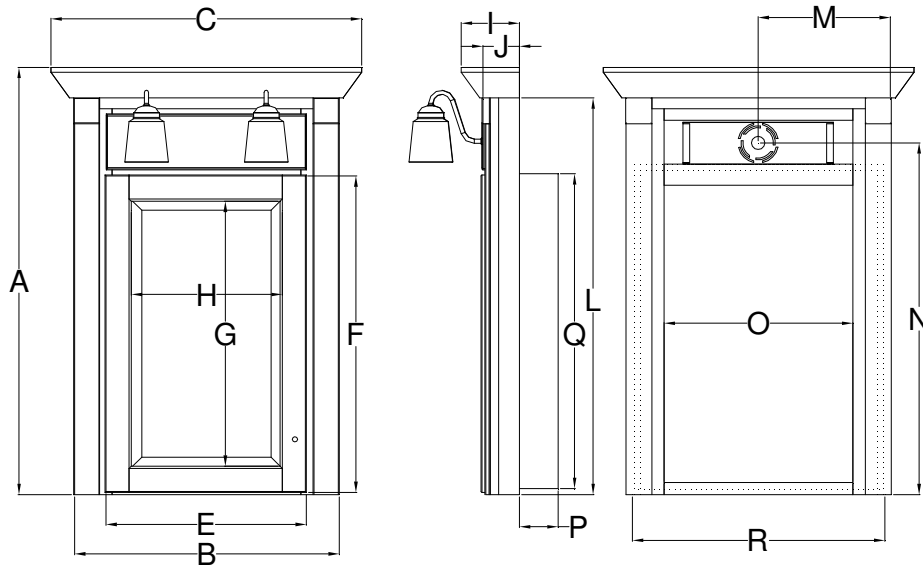

Semi-Recessed Mirrored Cabinet with Lights

Specifications

Molding Overlay Collections

Tuscany and Ulverston

One Door Cabinets with Lights

	Cabinet		Crown	Sill	Door		Mirror		Crown	Cab	Sill	Cab	Electric		Recessed		
	Height A	Width B	Width C	Width D	Width E	Height F	Height G	Width H	Depth I	Depth J	Depth K	Hegnt L	Width M	Height N	Depth P	Height Q	Width R
BM24RLL	37	24	26 1/2	NA	18	28 3/4	24 3/4	12 1/2	4 5/8	3 3/8	NA	35 1/8	12	31 3/4	3 1/2	28 1/8	22 3/8
BM24RLR	37	24	26 1/2	NA	18	28 3/4	24 3/4	12 1/2	4 5/8	3 3/8	NA	35 1/8	12	31 3/4	3 1/2	28 1/8	22 3/8
BM30RLL	37	30	32 1/2	NA	23 7/8	28 3/4	24 3/4	18 3/8	4 5/8	3 3/8	NA	35 1/8	15	31 3/4	3 1/2	28 1/8	28 3/8
BM30RLR	37	30	32 1/2	NA	23 7/8	28 3/4	24 3/4	18 3/8	4 5/8	3 3/8	NA	35 1/8	15	31 3/4	3 1/2	28 1/8	28 3/8

Two Door Cabinets with Lights

	Cabinet		Crown	Sill	Door		Mirror		Crown	Cab	Sill	Cab	Electric		Recessed		
	Height A	Width B	Width C	Width D	Width E	Height F	Height G	Width H	Depth I	Depth J	Depth K	Hegnt L	Width M	Height N	Depth P	Height Q	Width R
BM30RL-	37	30	32 1/2	NA	12	28 3/4	24 3/4	10 1/8	5 3/8	3 3/8	NA	35 1/8	15	31 3/4	3 1/2	28 1/8	28 3/8
BM36RL-	37	36	38 1/2	NA	14 7/8	28 3/4	24 3/4	13	5 3/8	3 3/8	NA	35 1/8	18	31 3/4	3 1/2	28 1/8	34 1/4