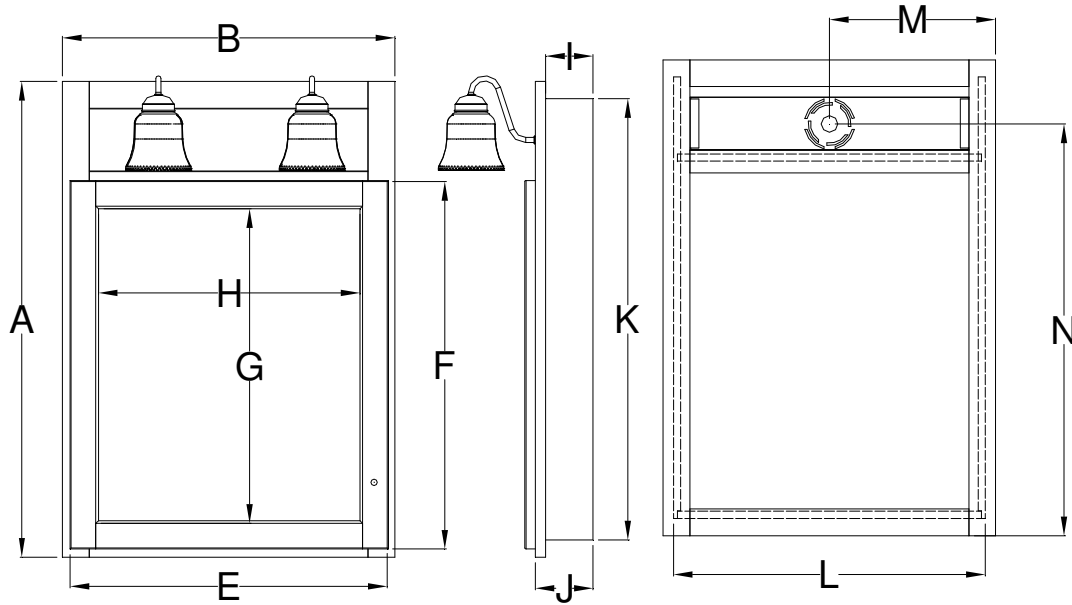

Recessed Mirrored Cabinet with Lights Specifications

Royale Molding Overlay Collections

Tuscany and Ulverston

	Height A	Width B	Width C	Width D	Width E	Height F	Height G	Width H	Depth I	Depth J	Height K	Width L	Width M	Height N
BM18RGL/R	32 3/8"	18"	NA	NA	17 1/4"	24 1/2"	20 1/2"	13 1/4"	3 1/2"	5"	30"	16 1/16"	13 3/4"	28 3/16"
BM24RGL/R	34 3/8"	24"	NA	NA	23"	26 1/2"	22 1/2"	19"	3 1/2"	5"	31 3/4"	22 1/2"	20 1/8"	30 1/8"