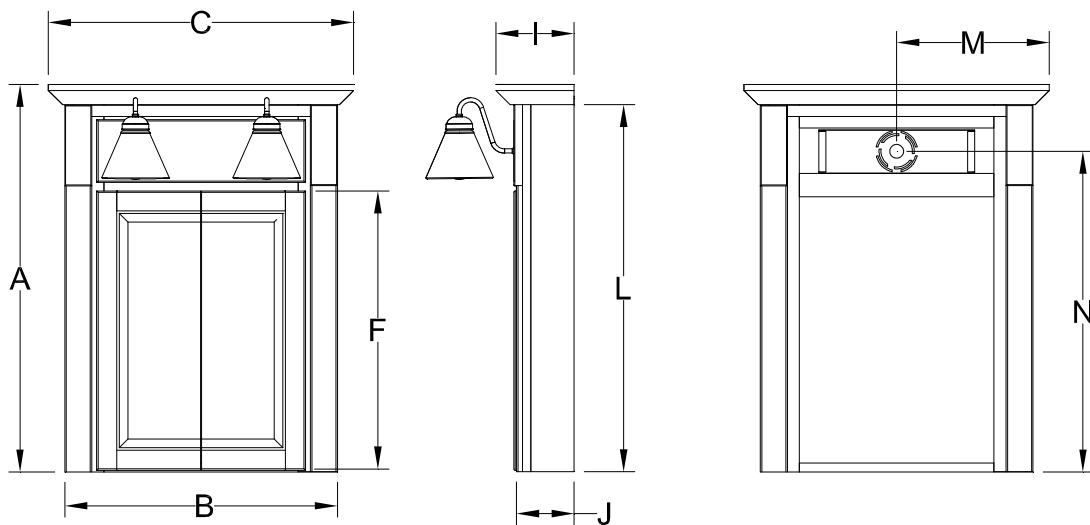

# Mirrored Cabinet with Lights Specifications

#### One Door Cabinets

	Cabinet		Crown	Sill	Door		Mirror		Crown	Cab	Sill	Cab	Electric	
	Height A	Width B	Width C	Width D	Width E	Height F	Height G	Width H	Depth I	Depth J	Depth K	Height L	Width M	Height N
BM18PLL/R	37 5/8	18	20 1/2	NA	12	28 3/4	24 3/4	8	5 1/4	4 1/2	NA	36	9	32 1/2
BM24PLL/R	37 5/8	24	26 1/2	NA	18	28 3/4	24 3/4	14 7/8	5 1/4	4 1/2	NA	36	12	32 1/2
BM30PLL/R	37 5/8	30	32 1/2	NA	24	28 3/4	24 3/4	19 3/8	6 1/2	6	NA	36	15	32 1/2

#### Two Door Cabinets

	Cabinet		Crown	Sill	Door		Mirror		Crown	Cab	Sill	Cab	Electric	
	Height A	Width B	Width C	Width D	Width E	Height F	Height G	Width H	Depth I	Depth J	Depth K	Height L	Width M	Height N
BM30PL-	37 5/8	30	32 1/2	NA	12	28 3/4	24 3/4	10	6 1/2	5 1/4	NA	36	15	32 1/2