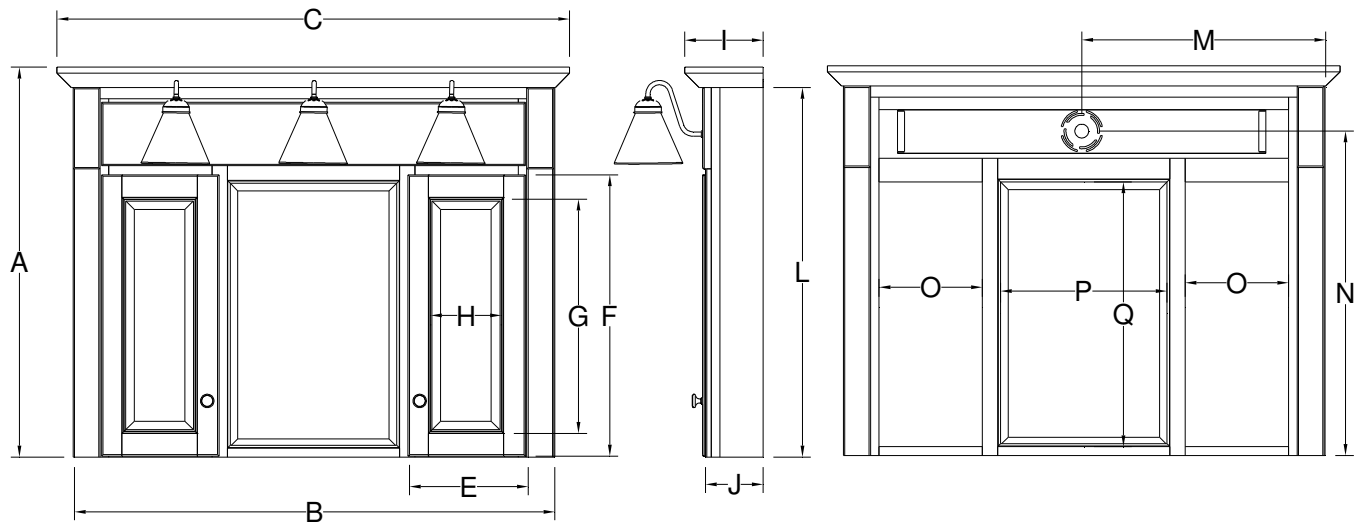

Mirrored Cabinet with Lights Specifications

Molding Overlay Collections

Tuscany and Ulverston

Two Door Cabinets

	Cabinet		Crown	Sill	Door		Mirror		Crown	Cab	Sill	Cab	Electric		Storage	Center Mirror	
	Height A	Width B	Width C	Width D	Width E	Height F	Height G	Width H	Depth I	Depth J	Depth K	Height L	Width M	Height N	Width O	Width P	Height Q
BM42PL-	37 5/8	42	44 1/2	NA	10 1/2	28 3/4	24 3/4	6 1/2	6 1/2	5 1/4	NA	36	21	32 1/2	9	15 3/4	29 3/8
BM48PL-	37 5/8	48	50 1/2	NA	14 1/2	28 3/4	24 3/4	10 1/2	6 1/2	5 1/4	NA	36	24	32 1/2	11	15 3/4	29 3/8

Note: The 48" cabinet will have 4 light globes.