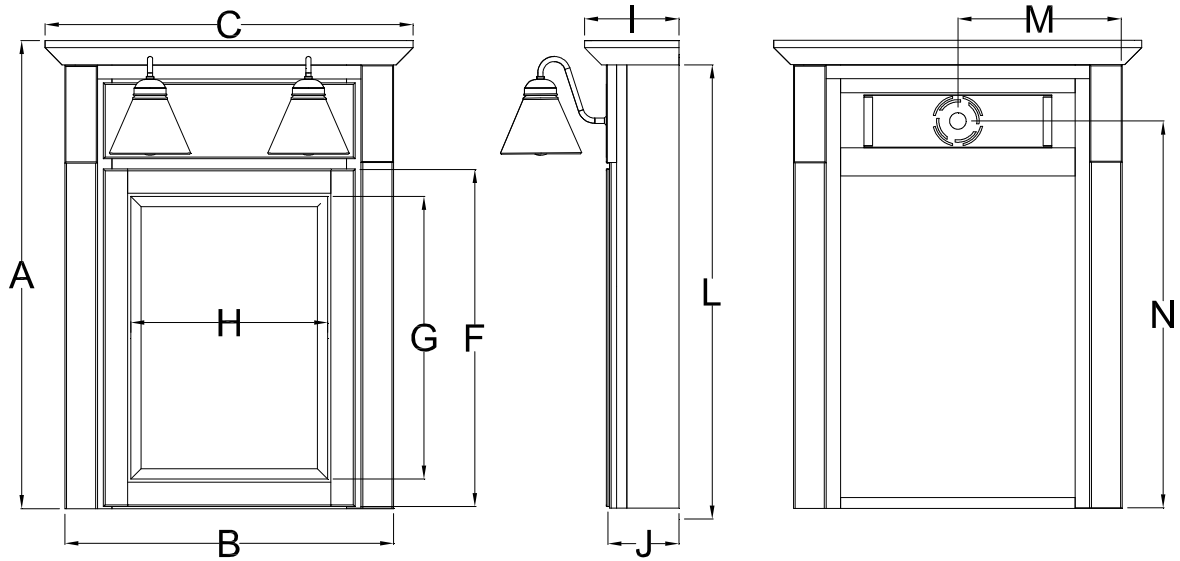

# Mirrored Cabinet with Lights Specifications

#### One Door Cabinets

	Cabinet		Crown	Sill	Door		Mirror		Crown	Cab	Sill	Cab	Electric	
	Height A	Width B	Width C	Width D	Width E	Height F	Height G	Width H	Depth I	Depth J	Depth K	Height L	Width M	Height N
BM18PLL/R	37 5/8	18	20 1/2	NA	12	28 3/4	24 3/4	8	5 1/4	4 1/2	NA	36	9	32 1/2
BM24PLL/R	37 5/8	24	26 1/2	NA	18	28 3/4	24 3/4	14 7/8	5 1/4	4 1/2	NA	36	12	32 1/2
BM30PLL/R	37 5/8	30	32 1/2	NA	24	28 3/4	24 3/4	19 3/8	6 1/2	6	NA	36	15	32 1/2

#### Two Door Cabinets

	Cabinet		Crown	Sill	Door		Mirror		Crown	Cab	Sill	Cab	Electric	
	Height A	Width B	Width C	Width D	Width E	Height F	Height G	Width H	Depth I	Depth J	Depth K	Height L	Width M	Height N
BM30PL-	37 5/8	30	32 1/2	NA	12	28 3/4	24 3/4	10	6 1/2	5 1/4	NA	36	15	32 1/2