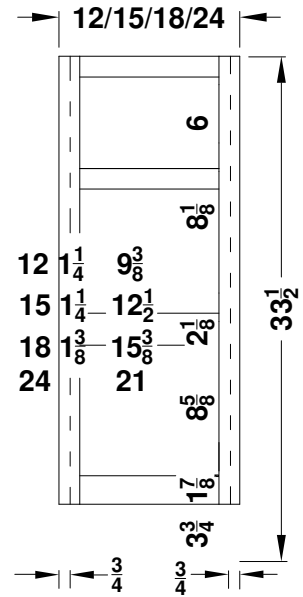

Base Cabinets for 66"-96" Vanity 3-Piece One & Two Bowl Combinations –Royale Overlay Collections Bedford, Quentin, Revere and Springill

Face frames stiles are 1 1/2" and rails are 1 3/8" except where noted. Cabinet height is 33 1/2". All Dimensions are shown in inches rounded up or down to the nearest 1/8".

BD1221L/18L
BD1521L/18L
BD1821L/18L
BD2421L/18L

BV2421-/18-
BV2721-/18-
BV3021-/18-
BV3621-/18-

BD1221R/18R
BD1521R/18R
BD1821R/18R
BD2421R/18R

BV2421L/18L
BV2721L/18L
BV3021L/18L
BV3621L/18L

BD1221N/18N
BD1521N/18N
BD1821N/18N
BD2421N/18N

BV2421R/18R
BV2721R/18R
BV3021R/18R
BV3621R/18R