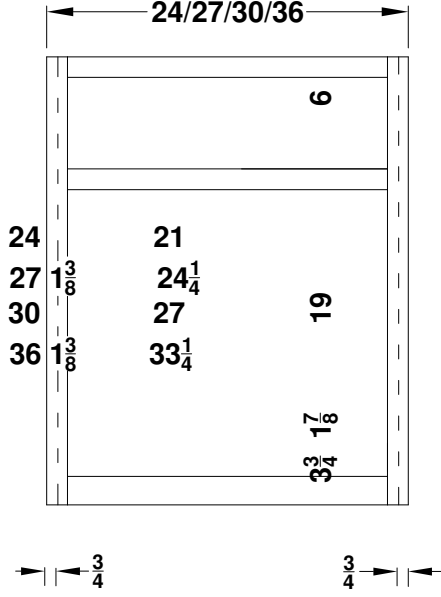

Base Cabinets for 66"-96" Vanity 3-Piece One & Two Bowl Combinations –Royale Overlay Collections Bedford, Quentin, Revere and Springill

Face frames stiles are 1 1/2" and rails are 1 3/8" except where noted. Cabinet height is 33 1/2". All Dimensions are shown in inches rounded up or down to the nearest 1/8".

BD1221L/18L
BD1521L/18L
BD1821L/18L
BD2421L/18L

BV2421-/18-
BV2721-/18-
BV3021-/18-
BV3621-/18-

BD1221R/18R
BD1521R/18R
BD1821R/18R
BD2421R/18R

BV2421L/18L
BV2721L/18L
BV3021L/18L
BV3621L/18L

BD1221N/18N
BD1521N/18N
BD1821N/18N
BD2421N/18N

BV2421R/18R
BV2721R/18R
BV3021R/18R
BV3621R/18R