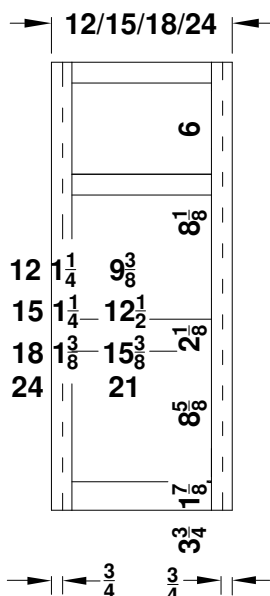

Base Cabinets for 66"-96" Vanity 3-Piece One & Two Bowl Combinations –Royale Overlay Collections Bedford, Quentin, Revere and Springill

Face frames stiles are 1 1/2" and rails are 1 3/8" except where noted. Cabinet height is 33 1/2". All Dimensions are shown in inches rounded up or down to the nearest 1/8".

BD1221L/18L
BD1521L/18L
BD1821L/18L
BD2421L/18L

BV2421-/18-
BV2721-/18-
BV3021-/18-
BV3621-/18-

BD1221R/18R
BD1521R/18R
BD1821R/18R
BD2421R/18R

BV2421L/18L
BV2721L/18L
BV3021L/18L
BV3621L/18L

BD1221N/18N
BD1521N/18N
BD1821N/18N
BD2421N/18N

BV2421R/18R
BV2721R/18R
BV3021R/18R
BV3621R/18R