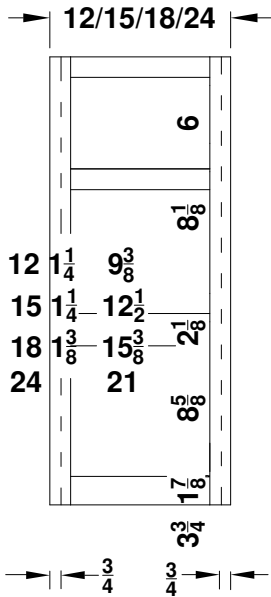

Base Cabinets for 66"-96" Vanity 3-Piece One & Two Bowl Combinations –Royale Overlay Collections Bedford, Quentin, Revere and Springill

Face frames stiles are 1 1/2" and rails are 1 3/8" except where noted. Cabinet height is 33 1/2". All Dimensions are shown in inches rounded up or down to the nearest 1/8".

BD1221L/18L
BD1521L/18L
BD1821L/18L
BD2421L/18L

BV2421-/18-
BV2721-/18-
BV3021-/18-
BV3621-/18-

BD1221R/18R
BD1521R/18R
BD1821R/18R
BD2421R/18R

BV2421L/18L
BV2721L/18L
BV3021L/18L
BV3621L/18L

BD1221N/18N
BD1521N/18N
BD1821N/18N
BD2421N/18N

BV2421R/18R
BV2721R/18R
BV3021R/18R
BV3621R/18R