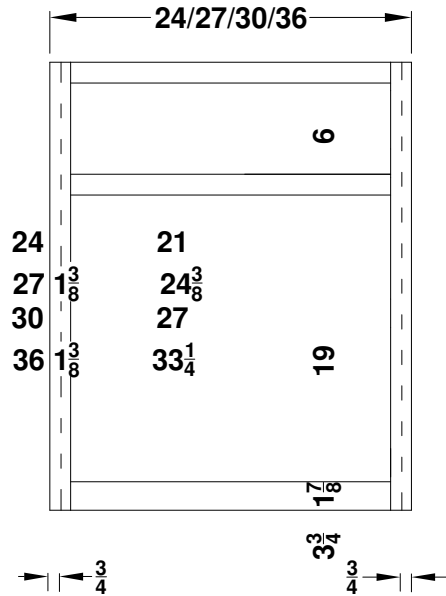

Base Cabinets for 66"-96" Vanity 3-Piece One & Two Bowl Combinations –Royale Overlay Collections Bedford, Quentin, Revere and Springill

Face frames stiles are 1 1/2" and rails are 1 3/8" except where noted. Cabinet height is 33 1/2". All Dimensions are shown in inches rounded up or down to the nearest 1/8".

BD1221L/18L
BD1521L/18L
BD1821L/18L
BD2421L/18L

BV2421-/18-
BV2721-/18-
BV3021-/18-
BV3621-/18-

BD1221R/18R
BD1521R/18R
BD1821R/18R
BD2421R/18R

BV2421L/18L
BV2721L/18L
BV3021L/18L
BV3621L/18L

BD1221N/18N
BD1521N/18N
BD1821N/18N
BD2421N/18N

BV2421R/18R
BV2721R/18R
BV3021R/18R
BV3621R/18R