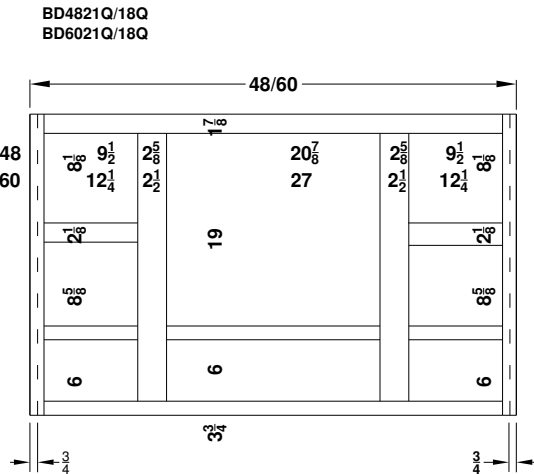

Vanity Specifications-Overlay Collections

Bedford, Quentin and Revere

Face frames stiles are 1 1/2" and rails are 13/8" except where noted. Cabinet height is 33 1/2". All Dimensions are shown in inches rounded up or down to the nearest 1/8".