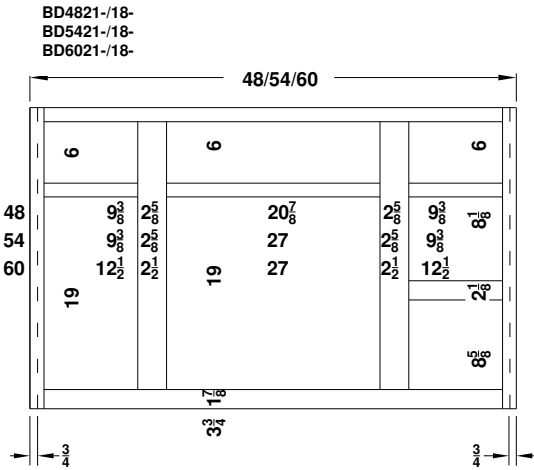

Vanity Specifications-Overlay Collections

Bedford, Quentin and Revere

Face frames stiles are 1 1/2" and rails are 13/8" except where noted. Cabinet height is 33 1/2". All Dimensions are shown in inches rounded up or down to the nearest 1/8".