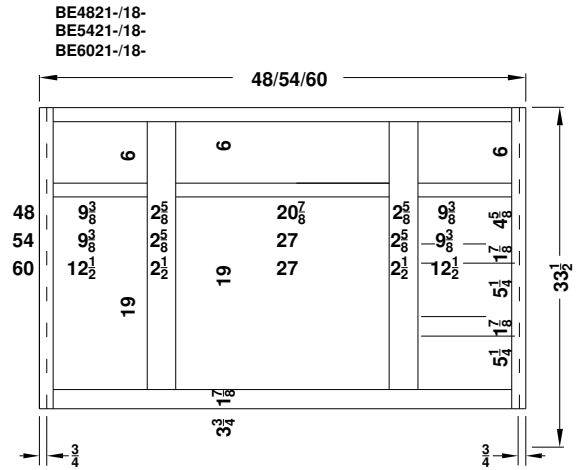

Vanity Specifications-Overlay Collections

Bedford, Quentin and Revere

Face frames stiles are 1 1/2" and rails are 13/8" except where noted. Cabinet height is 33 1/2". All Dimensions are shown in inches rounded up or down to the nearest 1/8".