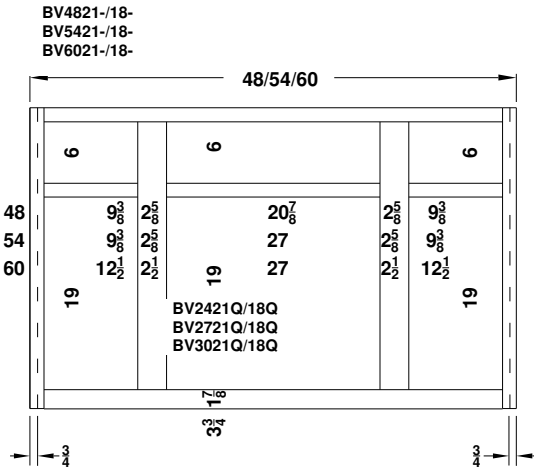

Vanity Specifications-Overlay Collections

Bedford, Quentin and Revere

Face frames stiles are 1 1/2" and rails are 13/8" except where noted. Cabinet height is 33 1/2". All Dimensions are shown in inches rounded up or down to the nearest 1/8".