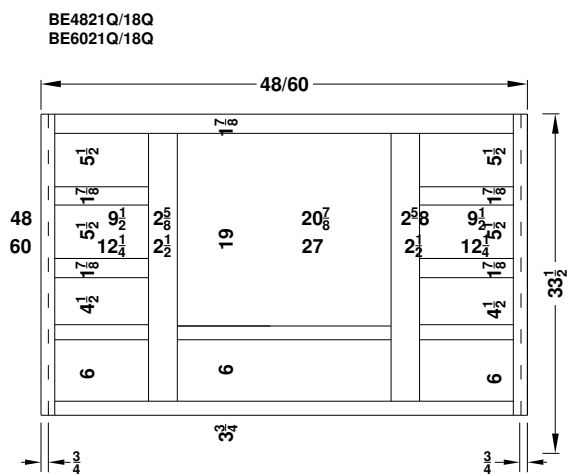

Vanity Specifications-Overlay Collections

Bedford, Quentin and Revere

Face frames stiles are 1 1/2" and rails are 13/8" except where noted. Cabinet height is 33 1/2". All Dimensions are shown in inches rounded up or down to the nearest 1/8".