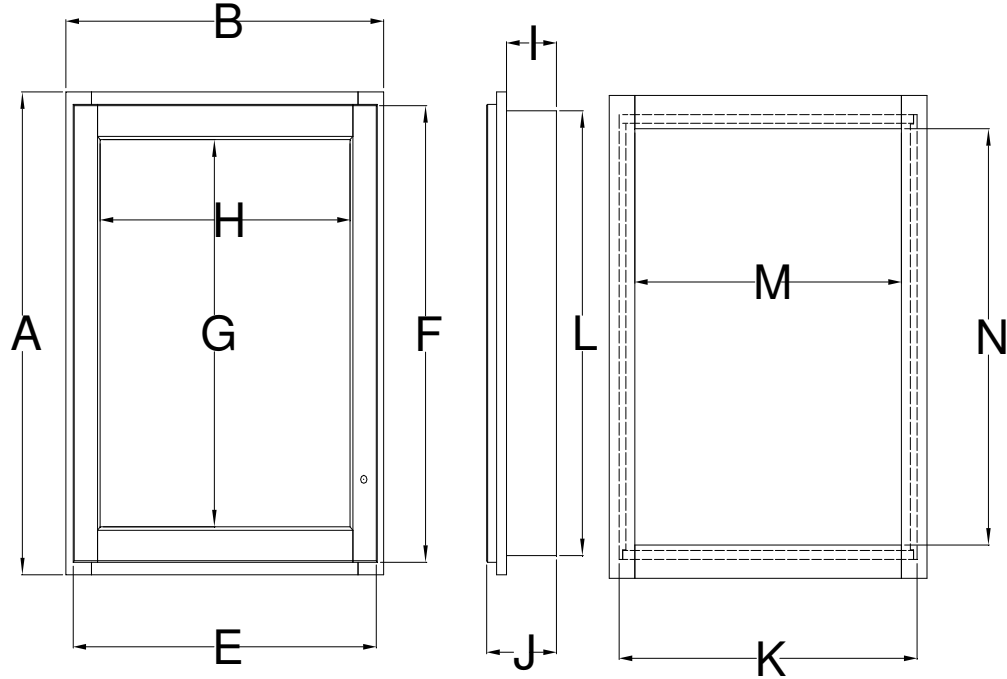

Recessed Mirrored Cabinet Specifications

Royale Overlay Collections

Bedford, Quentin, Revere and Springhill

Recessed Mirrored Cabinet

	Cabinet		Crown	Sill	Door		Mirror		Recess	Cab	Recess	Recess	STORAGE	
	Height A	Width B	Width C	Width D	Width E	Height F	Height G	Width H	Depth I	Depth J	width K	Height L	Width M	Height N
BM18RML/R	26	18	NA	NA	17 1/4	24 1/2	20 1/2	13 3/8	3 1/2	5	16 1/2	24 1/4"	13 3/4	22 1/8
BM24RML/R	28	24	NA	NA	23	26 1/2	22 1/2	19	3 1/2	5	22 1/2"	26 1/4"	20 1/8	24 1/8