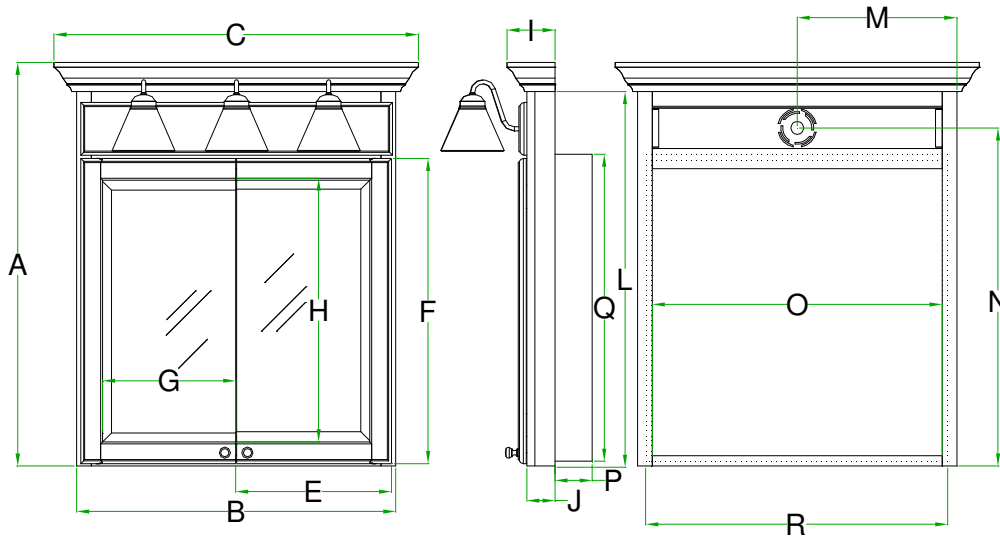

Semi-Recessed Mirrored Cabinet with Lights

Specifications

Royale Overlay Collections

Bedford, Quentin, Revere and Springhill

One Door Cabinets with Lights

	Cabinet		Crown		Sill		Door		Mirror		Crown	Cab	Sill	Cab	Electric		Recessed	
	Height A	Width B	Width C	Width D	Width E	Height F	Width G	Height H	Depth I	Depth J	Depth K	Hegnt L	Width M	Height N	Depth P	Height Q	Width R	
BM24RLL	36 7/8	24	26 1/2	NA	23 1/4	28 3/4	18 3/4	24 3/4	3 7/8	2 5/8	NA	35 1/8	12	31 3/4	3 1/2	28 3/8	22 1/4	
BM24RLR	36 7/8	24	26 1/2	NA	23 1/4	28 3/4	18 3/4	24 3/4	3 7/8	2 5/8	NA	35 1/8	12	31 3/4	3 1/2	28 3/8	22 1/4	

Two Door Cabinets with Lights

	Cabinet		Crown		Sill		Door		Mirror		Crown	Cab	Sill	Cab	Electric		Recessed	
	Height A	Width B	Width C	Width D	Width E	Height F	Width G	Height H	Depth I	Depth J	Depth K	Hegnt L	Width M	Height N	Depth P	Height Q	Width R	
BM30RL-	36 7/8	30	32 1/2	NA	14 1/2	28 3/4	12 5/8	24 3/4	3 7/8	2 5/8	NA	35 1/8	15	31 3/4	3 1/2	28 3/8	28 3/8	