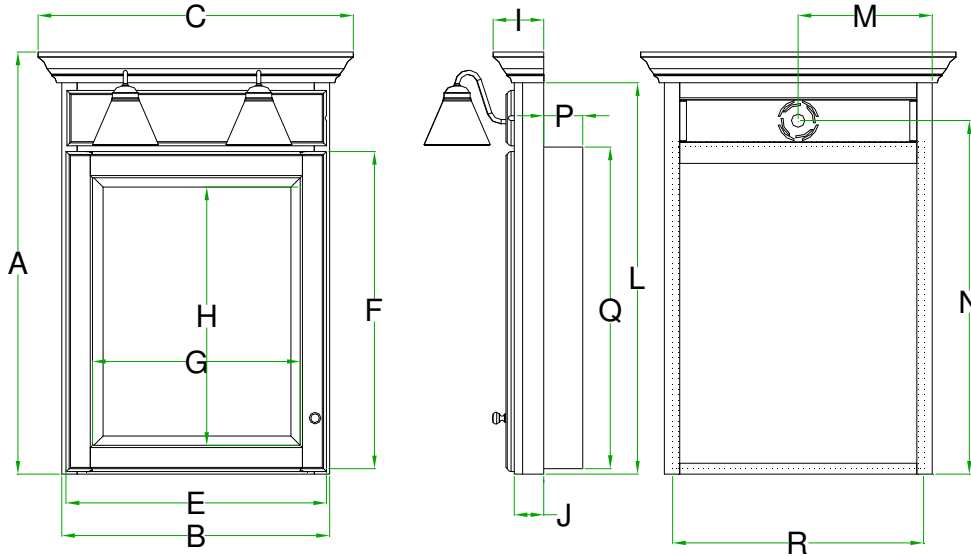

Semi-Recessed Mirrored Cabinet with Lights

Specifications

Royale Overlay Collections

Bedford, Quentin, Revere and Springhill

One Door Cabinets with Lights

	Cabinet		Crown		Sill		Door		Mirror		Crown	Cab	Sill	Cab	Electric		Recessed	
	Height A	Width B	Width C	Width D	Width E	Height F	Width G	Height H	Depth I	Depth J	Depth K	Hegnt L	Width M	Height N	Depth P	Height Q	Width R	
BM24RLL	36 7/8	24	26 1/2	NA	23 1/4	28 3/4	18 3/4	24 3/4	3 7/8	2 5/8	NA	35 1/8	12	31 3/4	3 1/2	28 3/8	22 1/4	
BM24RLR	36 7/8	24	26 1/2	NA	23 1/4	28 3/4	18 3/4	24 3/4	3 7/8	2 5/8	NA	35 1/8	12	31 3/4	3 1/2	28 3/8	22 1/4	

Two Door Cabinets with Lights

	Cabinet		Crown		Sill		Door		Mirror		Crown	Cab	Sill	Cab	Electric		Recessed	
	Height A	Width B	Width C	Width D	Width E	Height F	Width G	Height H	Depth I	Depth J	Depth K	Hegnt L	Width M	Height N	Depth P	Height Q	Width R	
BM30RL-	36 7/8	30	32 1/2	NA	14 1/2	28 3/4	12 5/8	24 3/4	3 7/8	2 5/8	NA	35 1/8	15	31 3/4	3 1/2	28 3/8	28 3/8	