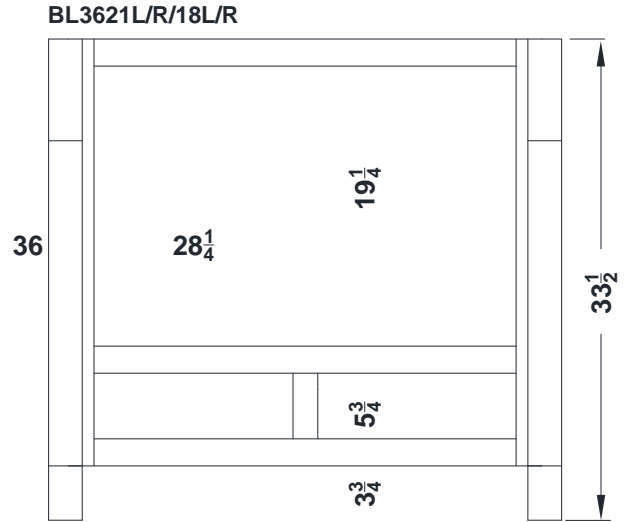

# Base Cabinets for 66"-96" Vanity 3-Piece Two Bowl Combinations –Molding Overlay Collections Estate, Fireside, Heirloom, Monterey and Nottingham

Face frame rails are 1 7/8" except where noted. Cabinet height is 33 1/2". All Dimensions are shown in inches rounded up or down to the nearest 1/8".

## Component Widths in Three-Piece Vanity Sets

The listed component widths apply to 66" – 96" wide 3-piece Vanity Sets and Dresser Vanity Sets in Premier Series.

Set Model Number first position will be as follows for the width specifications in the following chart:

- "1" – 1-Bowl Vanity
- "2" – 2-Bowl Vanity
- "5" – 1-Bowl Dresser Vanity
- "6" – 2-Bowl Dresser Vanity

Set Width	No. Bowls	Left Width	Center Width	Right Width	Bowl Center From End
66"	1	18"	30"	18"	--
	2	24"	18"	24"	12"
72"	1	18"	36"	18"	--
	2	27"	18"	27"	13 ½"
78"	1	24"	30"	24"	--
	2	30"	18"	30"	15"
84"	1	24"	36"	24"	--
	2	30"	24"	30"	15"
90"	1	27"	36"	27"	--
	2	36"	18"	36"	18"
96"	1	27"	42"	27"	--
	2	36"	24"	36"	18"