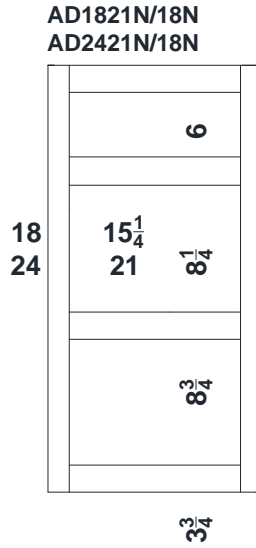

# Base Cabinets for 66"-96" Vanity 3-Piece Two Bowl Combinations –Molding Overlay Collections Estate, Fireside, Heirloom, Monterey and Nottingham

Face frame rails are 1 7/8" except where noted. Cabinet height is 33 1/2". All Dimensions are shown in inches rounded up or down to the nearest 1/8".

## Component Widths in Three-Piece Vanity Sets

The listed component widths apply to 66" – 96" wide 3-piece Vanity Sets and Dresser Vanity Sets in Premier Series.

Set Model Number first position will be as follows for the width specifications in the following chart:

- "1" – 1-Bowl Vanity
- "2" – 2-Bowl Vanity
- "5" – 1-Bowl Dresser Vanity
- "6" – 2-Bowl Dresser Vanity

Set Width	No. Bowls	Left Width	Center Width	Right Width	Bowl Center From End
66"	1	18"	30"	18"	--
	2	24"	18"	24"	12"
72"	1	18"	36"	18"	--
	2	27"	18"	27"	13 ½"
78"	1	24"	30"	24"	--
	2	30"	18"	30"	15"
84"	1	24"	36"	24"	--
	2	30"	24"	30"	15"
90"	1	27"	36"	27"	--
	2	36"	18"	36"	18"
96"	1	27"	42"	27"	--
	2	36"	24"	36"	18"