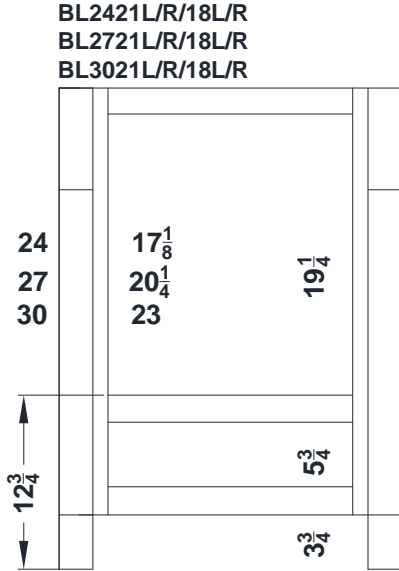

# Base Cabinets for 66"-96" Vanity 3-Piece Two Bowl Combinations –Molding Overlay Collections Estate, Fireside, Heirloom, Monterey and Nottingham

Face frame rails are 1 7/8" except where noted. Cabinet height is 33 1/2". All Dimensions are shown in inches rounded up or down to the nearest 1/8".

## Component Widths in Three-Piece Vanity Sets

The listed component widths apply to 66" – 96" wide 3-piece Vanity Sets and Dresser Vanity Sets in Premier Series.

Set Model Number first position will be as follows for the width specifications in the following chart:

- "1" – 1-Bowl Vanity
- "2" – 2-Bowl Vanity
- "5" – 1-Bowl Dresser Vanity
- "6" – 2-Bowl Dresser Vanity

Set Width	No. Bowls	Left Width	Center Width	Right Width	Bowl Center From End
66"	1	18"	30"	18"	--
	2	24"	18"	24"	12"
72"	1	18"	36"	18"	--
	2	27"	18"	27"	13 ½"
78"	1	24"	30"	24"	--
	2	30"	18"	30"	15"
84"	1	24"	36"	24"	--
	2	30"	24"	30"	15"
90"	1	27"	36"	27"	--
	2	36"	18"	36"	18"
96"	1	27"	42"	27"	--
	2	36"	24"	36"	18"