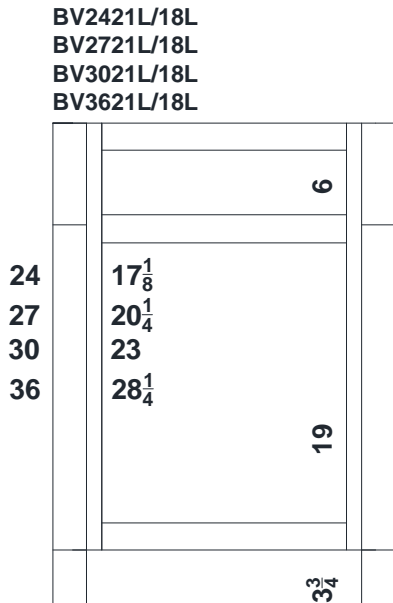

# Base Cabinets for 66"-96" Vanity 3-Piece Two Bowl Combinations –Molding Overlay Collections Estate, Fireside, Heirloom, Monterey and Nottingham

Face frame rails are 1 7/8" except where noted. Cabinet height is 33 1/2". All Dimensions are shown in inches rounded up or down to the nearest 1/8".

## Component Widths in Three-Piece Vanity Sets

The listed component widths apply to 66" – 96" wide 3-piece Vanity Sets and Dresser Vanity Sets in Premier Series.

Set Model Number first position will be as follows for the width specifications in the following chart:

- "1" – 1-Bowl Vanity
- "2" – 2-Bowl Vanity
- "5" – 1-Bowl Dresser Vanity
- "6" – 2-Bowl Dresser Vanity

Set Width	No. Bowls	Left Width	Center Width	Right Width	Bowl Center From End
66"	1	18"	30"	18"	--
	2	24"	18"	24"	12"
72"	1	18"	36"	18"	--
	2	27"	18"	27"	13 ½"
78"	1	24"	30"	24"	--
	2	30"	18"	30"	15"
84"	1	24"	36"	24"	--
	2	30"	24"	30"	15"
90"	1	27"	36"	27"	--
	2	36"	18"	36"	18"
96"	1	27"	42"	27"	--
	2	36"	24"	36"	18"