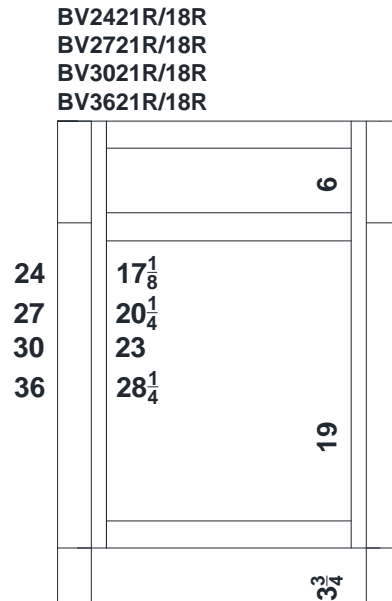

# Base Cabinets for 66"-96" Vanity 3-Piece Two Bowl Combinations –Molding Overlay Collections Estate, Fireside, Heirloom, Monterey and Nottingham

Face frame rails are 1 7/8" except where noted. Cabinet height is 33 1/2". All Dimensions are shown in inches rounded up or down to the nearest 1/8".

## Component Widths in Three-Piece Vanity Sets

The listed component widths apply to 66" – 96" wide 3-piece Vanity Sets and Dresser Vanity Sets in Premier Series.

Set Model Number first position will be as follows for the width specifications in the following chart:

- "1" – 1-Bowl Vanity
- "2" – 2-Bowl Vanity
- "5" – 1-Bowl Dresser Vanity
- "6" – 2-Bowl Dresser Vanity

Set Width	No. Bowls	Left Width	Center Width	Right Width	Bowl Center From End
66"	1	18"	30"	18"	--
	2	24"	18"	24"	12"
72"	1	18"	36"	18"	--
	2	27"	18"	27"	13 ½"
78"	1	24"	30"	24"	--
	2	30"	18"	30"	15"
84"	1	24"	36"	24"	--
	2	30"	24"	30"	15"
90"	1	27"	36"	27"	--
	2	36"	18"	36"	18"
96"	1	27"	42"	27"	--
	2	36"	24"	36"	18"