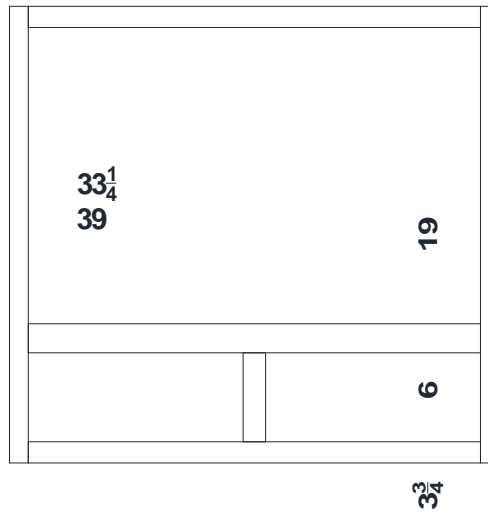

# Base Cabinets for 66"-96" Vanity 3-Piece One Bowl Combinations –Molding Overlay Collections Estate, Fireside, Heirloom, Monterey and Nottingham

Face frame rails are 1 7/8" except where noted. Cabinet height is 33 1/2". All Dimensions are shown in inches rounded up or down to the nearest 1/8".

AD1821L/R  
AD2421L/R  
AD2721L/R

BV3021N/18N  
BV3621N/18N  
BV4221N/18N

BL3021N/18

AV1821L/18L  
AV2421L/18L  
AV2721L/18L

BV3621N/18N  
BV4221N/18N

AE1821L/R  
AE2421L/R  
AE2721L/R

The listed component widths apply to 66” – 96” wide 3-piece Vanity Sets and Dresser Vanity Sets in Premier Series.

Set Model Number first position will be as follows for the width specifications in the following chart:

- “1” – 1-Bowl Vanity
- “2” – 2-Bowl Vanity
- “5” – 1-Bowl Dresser Vanity
- “6” – 2-Bowl Dresser Vanity

<b>Set Width</b>	<b>No. Bowls</b>	<b>Left Width</b>	<b>Center Width</b>	<b>Right Width</b>	<b>Bowl Center From End</b>
66”	1	18”	30”	18”	--
	2	24”	18”	24”	12”
72”	1	18”	36”	18”	--
	2	27”	18”	27”	13 ½”
78”	1	24”	30”	24”	--
	2	30”	18”	30”	15”
84”	1	24”	36”	24”	--
	2	30”	24”	30”	15”
90”	1	27”	36”	27”	--
	2	36”	18”	36”	18”
96”	1	27”	42”	27”	--
	2	36”	24”	36”	18”