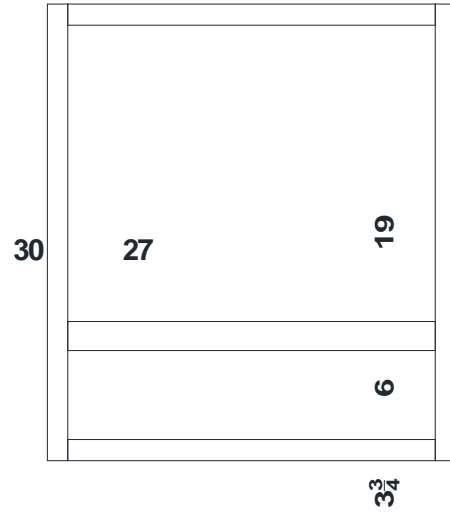

# Base Cabinets for 66"-96" Vanity 3-Piece One Bowl Combinations –Molding Overlay Collections Estate, Fireside, Heirloom, Monterey and Nottingham

Face frame rails are 1 7/8" except where noted. Cabinet height is 33 1/2". All Dimensions are shown in inches rounded up or down to the nearest 1/8".

AD1821L/R  
AD2421L/R  
AD2721L/R

BV3021N/18N  
BV3621N/18N  
BV4221N/18N

BL3021N/18

AV1821L/18L  
AV2421L/18L  
AV2721L/18L

BV3621N/18N  
BV4221N/18N

AE1821L/R  
AE2421L/R  
AE2721L/R

The listed component widths apply to 66” – 96” wide 3-piece Vanity Sets and Dresser Vanity Sets in Premier Series.

Set Model Number first position will be as follows for the width specifications in the following chart:

- “1” – 1-Bowl Vanity
- “2” – 2-Bowl Vanity
- “5” – 1-Bowl Dresser Vanity
- “6” – 2-Bowl Dresser Vanity

<b>Set Width</b>	<b>No. Bowls</b>	<b>Left Width</b>	<b>Center Width</b>	<b>Right Width</b>	<b>Bowl Center From End</b>
66”	1	18”	30”	18”	--
	2	24”	18”	24”	12”
72”	1	18”	36”	18”	--
	2	27”	18”	27”	13 ½”
78”	1	24”	30”	24”	--
	2	30”	18”	30”	15”
84”	1	24”	36”	24”	--
	2	30”	24”	30”	15”
90”	1	27”	36”	27”	--
	2	36”	18”	36”	18”
96”	1	27”	42”	27”	--
	2	36”	24”	36”	18”