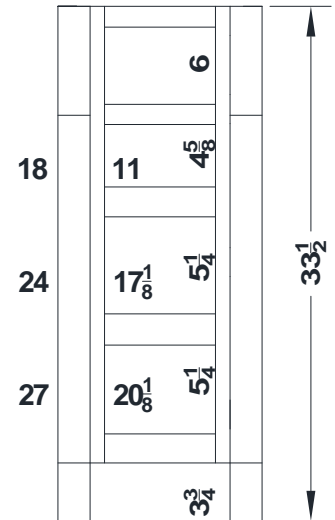

# Base Cabinets for 66"-96" Vanity 3-Piece One Bowl Combinations –Molding Overlay Collections Estate, Fireside, Heirloom, Monterey and Nottingham

Face frame rails are 1 7/8" except where noted. Cabinet height is 33 1/2". All Dimensions are shown in inches rounded up or down to the nearest 1/8".

AD1821L/R  
AD2421L/R  
AD2721L/R

BV3021N/18N  
BV3621N/18N  
BV4221N/18N

BL3021N/18

AV1821L/18L  
AV2421L/18L  
AV2721L/18L

BV3621N/18N  
BV4221N/18N

AE1821L/R  
AE2421L/R  
AE2721L/R

The listed component widths apply to 66” – 96” wide 3-piece Vanity Sets and Dresser Vanity Sets in Premier Series.

Set Model Number first position will be as follows for the width specifications in the following chart:

- “1” – 1-Bowl Vanity
- “2” – 2-Bowl Vanity
- “5” – 1-Bowl Dresser Vanity
- “6” – 2-Bowl Dresser Vanity

<b>Set Width</b>	<b>No. Bowls</b>	<b>Left Width</b>	<b>Center Width</b>	<b>Right Width</b>	<b>Bowl Center From End</b>
66”	1	18”	30”	18”	--
	2	24”	18”	24”	12”
72”	1	18”	36”	18”	--
	2	27”	18”	27”	13 ½”
78”	1	24”	30”	24”	--
	2	30”	18”	30”	15”
84”	1	24”	36”	24”	--
	2	30”	24”	30”	15”
90”	1	27”	36”	27”	--
	2	36”	18”	36”	18”
96”	1	27”	42”	27”	--
	2	36”	24”	36”	18”