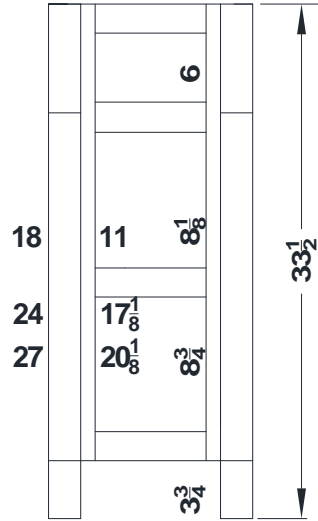

# Base Cabinets for 66"-96" Vanity 3-Piece One Bowl Combinations –Molding Overlay Collections Estate, Fireside, Heirloom, Monterey and Nottingham

Face frame rails are 1 7/8" except where noted. Cabinet height is 33 1/2". All Dimensions are shown in inches rounded up or down to the nearest 1/8".

AD1821L/R  
AD2421L/R  
AD2721L/R

BV3021N/18N  
BV3621N/18N  
BV4221N/18N

BL3021N/18

AV1821L/18L  
AV2421L/18L  
AV2721L/18L

BV3621N/18N  
BV4221N/18N

AE1821L/R  
AE2421L/R  
AE2721L/R

The listed component widths apply to 66” – 96” wide 3-piece Vanity Sets and Dresser Vanity Sets in Premier Series.

Set Model Number first position will be as follows for the width specifications in the following chart:

- “1” – 1-Bowl Vanity
- “2” – 2-Bowl Vanity
- “5” – 1-Bowl Dresser Vanity
- “6” – 2-Bowl Dresser Vanity

<b>Set Width</b>	<b>No. Bowls</b>	<b>Left Width</b>	<b>Center Width</b>	<b>Right Width</b>	<b>Bowl Center From End</b>
66”	1	18”	30”	18”	--
	2	24”	18”	24”	12”
72”	1	18”	36”	18”	--
	2	27”	18”	27”	13 ½”
78”	1	24”	30”	24”	--
	2	30”	18”	30”	15”
84”	1	24”	36”	24”	--
	2	30”	24”	30”	15”
90”	1	27”	36”	27”	--
	2	36”	18”	36”	18”
96”	1	27”	42”	27”	--
	2	36”	24”	36”	18”