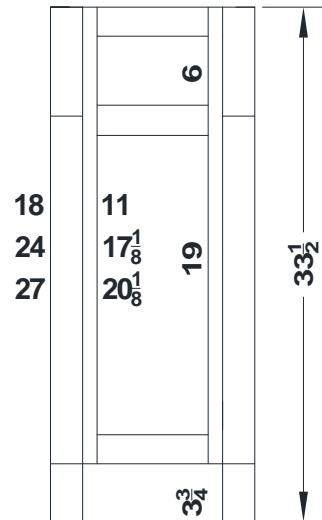

# Base Cabinets for 66"-96" Vanity 3-Piece One Bowl Combinations –Molding Overlay Collections Estate, Fireside, Heirloom, Monterey and Nottingham

Face frame rails are 1 7/8" except where noted. Cabinet height is 33 1/2". All Dimensions are shown in inches rounded up or down to the nearest 1/8".

AD1821L/R  
AD2421L/R  
AD2721L/R

BV3021N/18N  
BV3621N/18N  
BV4221N/18N

BL3021N/18

AV1821L/18L  
AV2421L/18L  
AV2721L/18L

BV3621N/18N  
BV4221N/18N

AE1821L/R  
AE2421L/R  
AE2721L/R

The listed component widths apply to 66” – 96” wide 3-piece Vanity Sets and Dresser Vanity Sets in Premier Series.

Set Model Number first position will be as follows for the width specifications in the following chart:

- “1” – 1-Bowl Vanity
- “2” – 2-Bowl Vanity
- “5” – 1-Bowl Dresser Vanity
- “6” – 2-Bowl Dresser Vanity

<b>Set Width</b>	<b>No. Bowls</b>	<b>Left Width</b>	<b>Center Width</b>	<b>Right Width</b>	<b>Bowl Center From End</b>
66”	1	18”	30”	18”	--
	2	24”	18”	24”	12”
72”	1	18”	36”	18”	--
	2	27”	18”	27”	13 ½”
78”	1	24”	30”	24”	--
	2	30”	18”	30”	15”
84”	1	24”	36”	24”	--
	2	30”	24”	30”	15”
90”	1	27”	36”	27”	--
	2	36”	18”	36”	18”
96”	1	27”	42”	27”	--
	2	36”	24”	36”	18”