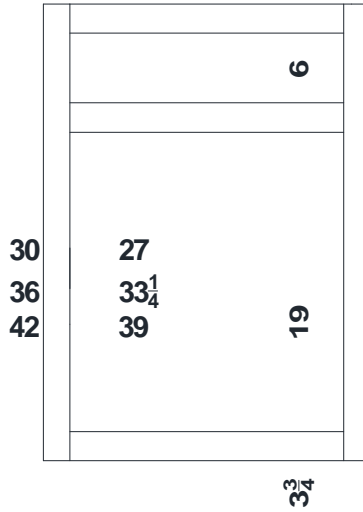

# Base Cabinets for 66"-96" Vanity 3-Piece One Bowl Combinations –Molding Overlay Collections Estate, Fireside, Heirloom, Monterey and Nottingham

Face frame rails are 1 7/8" except where noted. Cabinet height is 33 1/2". All Dimensions are shown in inches rounded up or down to the nearest 1/8".

AD1821L/R  
AD2421L/R  
AD2721L/R

BV3021N/18N  
BV3621N/18N  
BV4221N/18N

BL3021N/18

AV1821L/18L  
AV2421L/18L  
AV2721L/18L

BV3621N/18N  
BV4221N/18N

AE1821L/R  
AE2421L/R  
AE2721L/R

The listed component widths apply to 66” – 96” wide 3-piece Vanity Sets and Dresser Vanity Sets in Premier Series.

Set Model Number first position will be as follows for the width specifications in the following chart:

- “1” – 1-Bowl Vanity
- “2” – 2-Bowl Vanity
- “5” – 1-Bowl Dresser Vanity
- “6” – 2-Bowl Dresser Vanity

<b>Set Width</b>	<b>No. Bowls</b>	<b>Left Width</b>	<b>Center Width</b>	<b>Right Width</b>	<b>Bowl Center From End</b>
66”	1	18”	30”	18”	--
	2	24”	18”	24”	12”
72”	1	18”	36”	18”	--
	2	27”	18”	27”	13 ½”
78”	1	24”	30”	24”	--
	2	30”	18”	30”	15”
84”	1	24”	36”	24”	--
	2	30”	24”	30”	15”
90”	1	27”	36”	27”	--
	2	36”	18”	36”	18”
96”	1	27”	42”	27”	--
	2	36”	24”	36”	18”