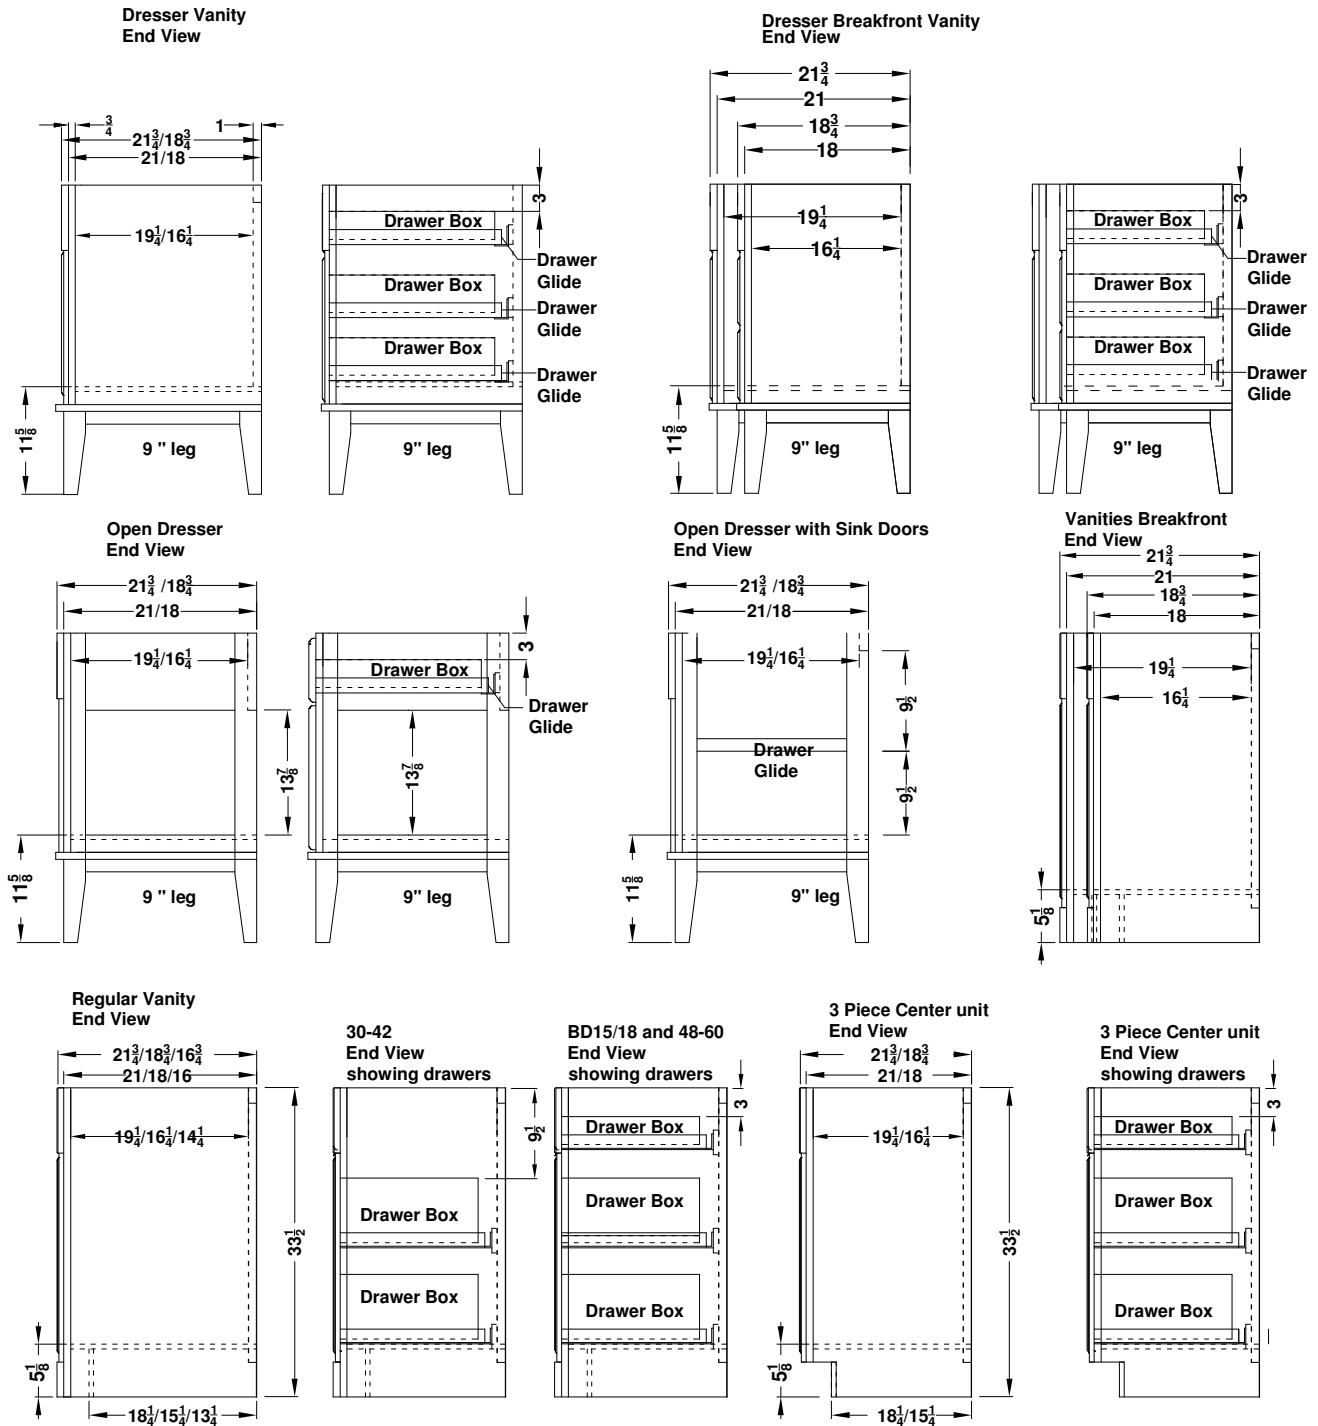

Cabinet End & Drawer Box Specifications

Molding Overlay Collections

Estate, Fireside, Heirloom, Monterey and Nottingham

Cabinet height is 33 1/2". All Dimensions are shown in inches rounded up or down to the nearest 1/8".

- Drawer box widths are approximately 3/8" narrower than the drawer opening.
- The inside dimensions are 1 1/4" less than outside dimensions.
- The 12" deep cabinet has a 9" long drawer box, the 15" deep cabinet has a 12" long drawer box, the 18" deep cabinet has a 15" long drawer box, the 21" cabinet has 18" long drawer box and the 24" cabinet has a 21" long drawer box.