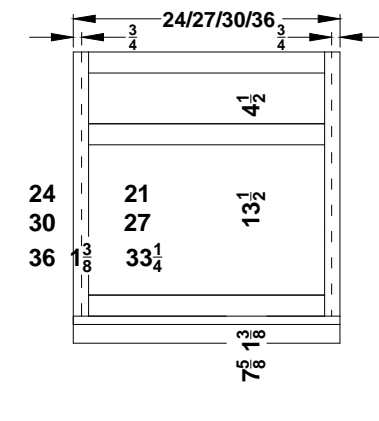

66"-96" Dresser 3 Piece Specifications Overlay Collections

Estate, Fireside, Heirloom, Monterey and Nottingham

Face frames rails are 1 7/8" except where noted. Cabinet height is 33 1/2". The sill adds 1" to the width of the cabinet. All Dimensions are shown in inches rounded up or down to the nearest 1/8".

DV2421R/18R
DD2721R/18R
DD3021R/18R
DD3621R/18R

DV2421N/18N
DV2721N/18N
DV3021N/18N
DV3621N/18N

The listed component widths apply to 66" – 96" wide 3-piece Vanity Sets and Dresser Vanity Sets in Premier Series.

Set Model Number first position will be as follows for the width specifications in the following chart:

- "1" – 1-Bowl Vanity
- "2" – 2-Bowl Vanity
- "5" – 1-Bowl Dresser Vanity
- "6" – 2-Bowl Dresser Vanity

Set Width	No. Bowls	Left Width	Center Width	Right Width	Bowl Center From End
66"	1	18"	30"	18"	--
	2	24"	18"	24"	12"
72"	1	18"	36"	18"	--
	2	27"	18"	27"	13 ½"
78"	1	24"	30"	24"	--
	2	30"	18"	30"	15"
84"	1	24"	36"	24"	--
	2	30"	24"	30"	15"
90"	1	27"	36"	27"	--
	2	36"	18"	36"	18"
96"	1	27"	42"	27"	--
	2	36"	24"	36"	18"