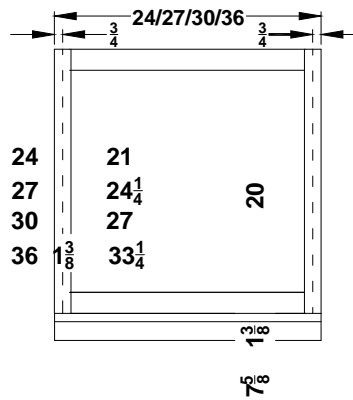

66"-96" Dresser 3 Piece Specifications Overlay Collections

Estate, Fireside, Heirloom, Monterey and Nottingham

Face frames rails are 1 7/8" except where noted. Cabinet height is 33 1/2". The sill adds 1" to the width of the cabinet. All Dimensions are shown in inches rounded up or down to the nearest 1/8".

DD1521L/18L
DD1821L/18L
DD2121L/18L
DD2421L/18L

DF2421N/18N
DF2721N/18N
DF3021N/18N
DF3621N/18N

DD1521R/18R
DD1821R/18R
DD2121R/18R
DD2421R/18R