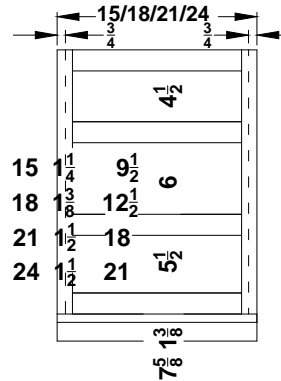

DD1521N/18N
DD1821N/18N
DD2121N/18N
DD2421N/18N