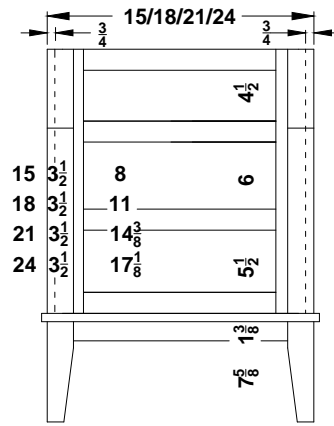

66"-96" Dresser 3 Piece Specifications Overlay Collections

Estate, Fireside, Heirloom, Monterey and Nottingham

Face frames rails are 1 7/8" except where noted. Cabinet height is 33 1/2". The sill adds 1" to the width of the cabinet. All Dimensions are shown in inches rounded up or down to the nearest 1/8".

DD1521L/18L
DD1821L/18L
DD2121L/18L
DD2421L/18L

DF2421N/18N
DF2721N/18N
DF3021N/18N
DF3621N/18N

DD1521R/18R
DD1821R/18R
DD2121R/18R
DD2421R/18R