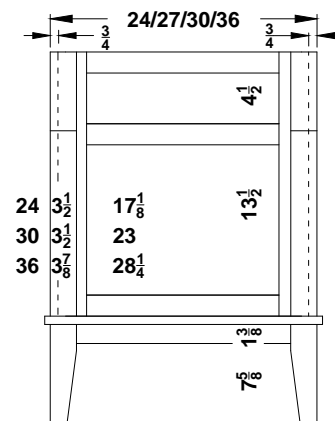

66"-96" Dresser 3 Piece Specifications Overlay Collections

Estate, Fireside, Heirloom, Monterey and Nottingham

Face frames rails are 1 7/8" except where noted. Cabinet height is 33 1/2". The sill adds 1" to the width of the cabinet. All Dimensions are shown in inches rounded up or down to the nearest 1/8".

DV2421R/18R
DD2721R/18R
DD3021R/18R
DD3621R/18R

DV2421N/18N
DV2721N/18N
DV3021N/18N
DV3621N/18N

The listed component widths apply to 66" – 96" wide 3-piece Vanity Sets and Dresser Vanity Sets in Premier Series.

Set Model Number first position will be as follows for the width specifications in the following chart:

- "1" – 1-Bowl Vanity
- "2" – 2-Bowl Vanity
- "5" – 1-Bowl Dresser Vanity
- "6" – 2-Bowl Dresser Vanity

Set Width	No. Bowls	Left Width	Center Width	Right Width	Bowl Center From End
66"	1	18"	30"	18"	--
	2	24"	18"	24"	12"
72"	1	18"	36"	18"	--
	2	27"	18"	27"	13 ½"
78"	1	24"	30"	24"	--
	2	30"	18"	30"	15"
84"	1	24"	36"	24"	--
	2	30"	24"	30"	15"
90"	1	27"	36"	27"	--
	2	36"	18"	36"	18"
96"	1	27"	42"	27"	--
	2	36"	24"	36"	18"