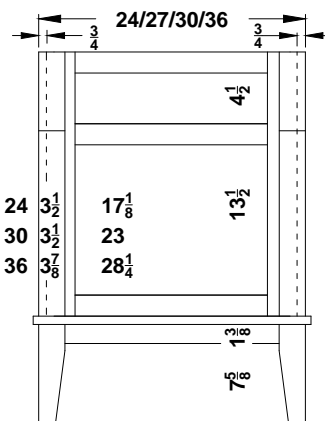

66"-96" Dresser 3 Piece Specifications Overlay Collections

Estate, Fireside, Heirloom, Monterey and Nottingham

Face frames rails are 1 7/8" except where noted. Cabinet height is 33 1/2". The sill adds 1" to the width of the cabinet. All Dimensions are shown in inches rounded up or down to the nearest 1/8".

DV2421R/18R
DD2721R/18R
DD3021R/18R
DD3621R/18R

DV2421N/18N
DV2721N/18N
DV3021N/18N
DV3621N/18N

The listed component widths apply to 66" – 96" wide 3-piece Vanity Sets and Dresser Vanity Sets in Premier Series.

Set Model Number first position will be as follows for the width specifications in the following chart:

- "1" – 1-Bowl Vanity
- "2" – 2-Bowl Vanity
- "5" – 1-Bowl Dresser Vanity
- "6" – 2-Bowl Dresser Vanity

Set Width	No. Bowls	Left Width	Center Width	Right Width	Bowl Center From End
66"	1	18"	30"	18"	--
	2	24"	18"	24"	12"
72"	1	18"	36"	18"	--
	2	27"	18"	27"	13 ½"
78"	1	24"	30"	24"	--
	2	30"	18"	30"	15"
84"	1	24"	36"	24"	--
	2	30"	24"	30"	15"
90"	1	27"	36"	27"	--
	2	36"	18"	36"	18"
96"	1	27"	42"	27"	--
	2	36"	24"	36"	18"