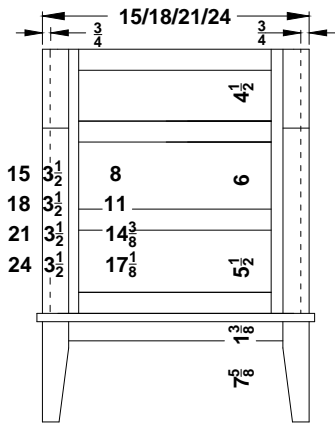

66"-96" Dresser 3 Piece Specifications Overlay Collections

Estate, Fireside, Heirloom, Monterey and Nottingham

Face frames rails are 1 7/8" except where noted. Cabinet height is 33 1/2". The sill adds 1" to the width of the cabinet. All Dimensions are shown in inches rounded up or down to the nearest 1/8".

DD1521L/18L
DD1821L/18L
DD2121L/18L
DD2421L/18L

DF2421N/18N
DF2721N/18N
DF3021N/18N
DF3621N/18N

DD1521R/18R
DD1821R/18R
DD2121R/18R
DD2421R/18R