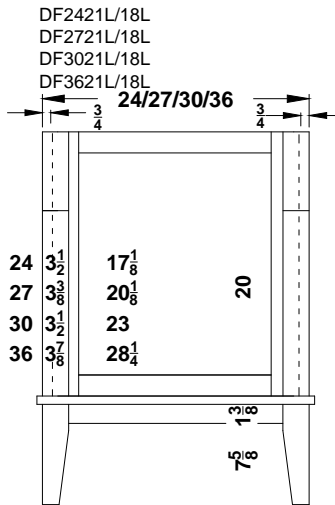

66"-96" Dresser 3 Piece Specifications Overlay Collections

Estate, Fireside, Heirloom, Monterey and Nottingham

Face frames rails are 1 7/8" except where noted. Cabinet height is 33 1/2". The sill adds 1" to the width of the cabinet. All Dimensions are shown in inches rounded up or down to the nearest 1/8".

DD1521L/18L
DD1821L/18L
DD2121L/18L
DD2421L/18L

DF2421N/18N
DF2721N/18N
DF3021N/18N
DF3621N/18N

DD1521R/18R
DD1821R/18R
DD2121R/18R
DD2421R/18R