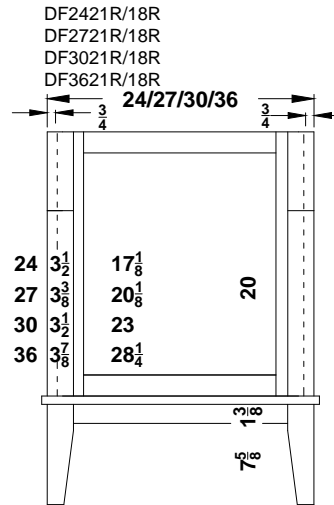

DD1521N/18N
DD1821N/18N
DD2121N/18N
DD2421N/18N