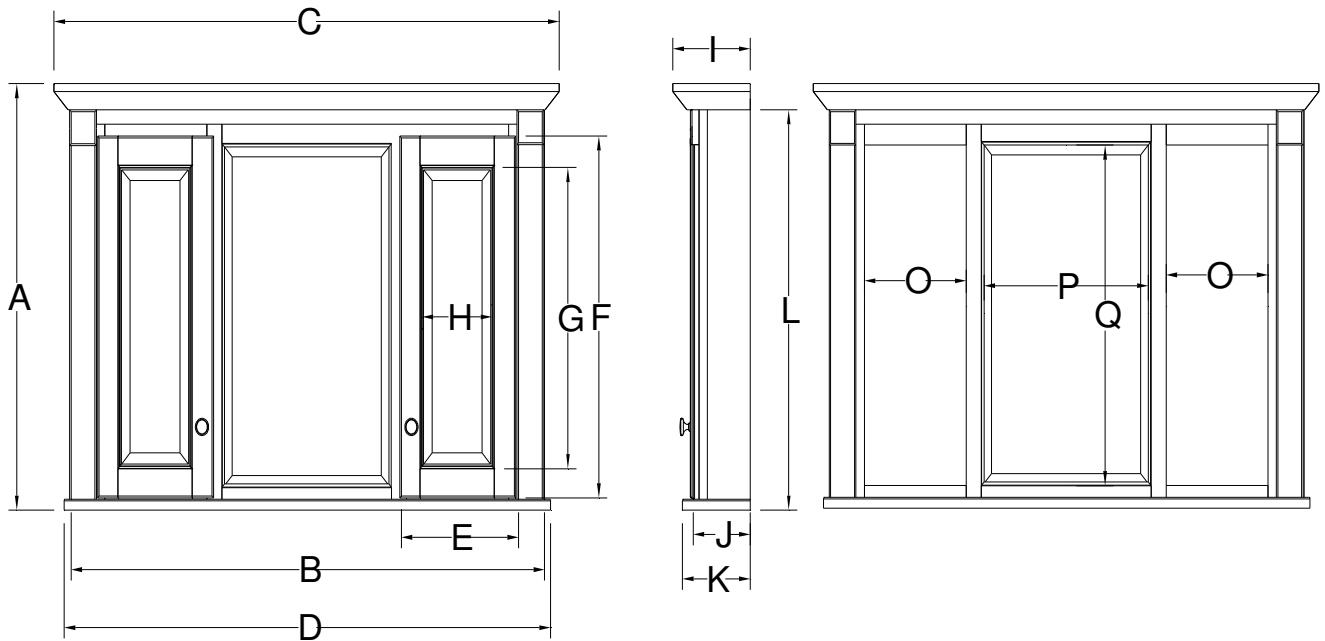

Mirrored Cabinet Specifications

Molding Overlay Collections

Estate, Fireside, Heirloom, and Nottingham
One & Two Door Cabinets

	Cabinet		Crown	Sill	Door		Mirror		Crown	Cab	Sill	Cab	Electric	
	Height A	Width B	Width C	Width D	Width E	Height F	Height G	Width H	Depth I	Depth J	Depth K	Height L	Width M	Height N
BM18PML/R	33 3/4	18	22 1/4	19	12	28 3/4	24 3/4	8	7 1/8	4 1/2	5 1/2	30 7/8	NA	NA
BM24PML/R	33 3/4	24	27 7/8	25	18	28 3/4	24 3/4	14	7 1/8	4 1/2	5 1/2	30 7/8	NA	NA
BM30PML/R	33 3/4	30	33 7/8	31	24	28 3/4	24 3/4	19 3/8	7 1/8	4 1/2	5 1/2	30 7/8	NA	NA
BM30PM-	33 3/4	30	33 7/8	31	12	28 3/4	24 3/4	9 3/4	7 1/8	4 1/2	5 1/2	30 7/8	NA	NA
BM36PMM	33 3/4	36	39 7/8	37	14 3/4	28 3/4	24 3/4	12 5/8	7 1/8	4 1/2	5 1/2	30 7/8	NA	NA

Mirrored Cabinet Specifications

Molding Overlay Collections

Estate, Fireside, Heirloom, and Nottingham

Two Door Cabinets

	Cabinet		Crown		Sill		Door		Mirror		Crown	Cab	Sill	Cab	Electric		Storage	Center Mirror	
	Height A	Width B	Width C	Width D	Width E	Height F	Height G	Width H	Depth I	Depth J	Depth K	Height L	Width M	Height N	Width O	Width P	Height Q		
BM42PM-	33 3/4	42	45 7/8	43	10 1/2	28 3/4	24 3/4	6 1/2	7 1/4	5	6	30 7/8	NA	NA	9	15 7/8	29 3/4		
BM48PM-	33 3/4	48	51 7/8	49	14 1/2	28 3/4	24 3/4	10 5/8	7 1/4	5	6	30 7/8	NA	NA	11	15 7/8	29 3/4		
BM42PM-M	33 3/4	42	42	40 1/2	10 1/2	28 3/4	24 3/4	6 1/2	5 3/8	5	4 1/4	30 7/8	NA	NA	9	15 7/8	29 3/4		
BM48PM-M	33 3/4	48	48	46 1/2	14 1/2	28 3/4	24 3/4	10 5/8	5 3/8	5	4 1/4	30 7/8	NA	NA	11	15 7/8	29 3/4		