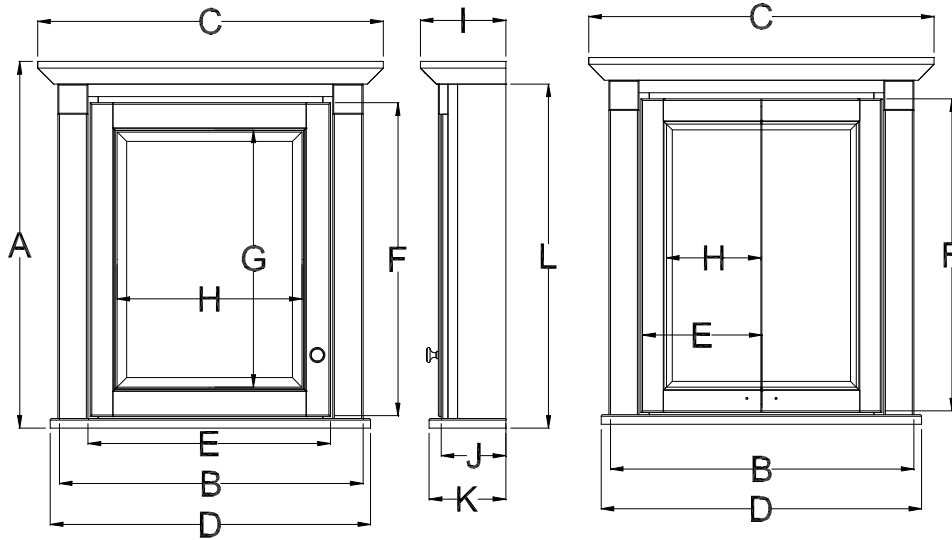

Mirrored Cabinet Specifications

Molding Overlay Collections

Estate, Fireside, Heirloom, and Nottingham
One & Two Door Cabinets

	Cabinet		Crown	Sill	Door		Mirror		Crown	Cab	Sill	Cab	Electric	
	Height A	Width B	Width C	Width D	Width E	Height F	Height G	Width H	Depth I	Depth J	Depth K	Height L	Width M	Height N
BM18PML/R	33 3/4	18	22 1/4	19	12	28 3/4	24 3/4	8	7 1/8	4 1/2	5 1/2	30 7/8	NA	NA
BM24PML/R	33 3/4	24	27 7/8	25	18	28 3/4	24 3/4	14	7 1/8	4 1/2	5 1/2	30 7/8	NA	NA
BM30PML/R	33 3/4	30	33 7/8	31	24	28 3/4	24 3/4	19 3/8	7 1/8	4 1/2	5 1/2	30 7/8	NA	NA
BM30PM-	33 3/4	30	33 7/8	31	12	28 3/4	24 3/4	9 3/4	7 1/8	4 1/2	5 1/2	30 7/8	NA	NA
BM36PMM	33 3/4	36	39 7/8	37	14 3/4	28 3/4	24 3/4	12 5/8	7 1/8	4 1/2	5 1/2	30 7/8	NA	NA

Mirrored Cabinet Specifications

Molding Overlay Collections

Estate, Fireside, Heirloom, and Nottingham

Two Door Cabinets

	Cabinet		Crown		Sill		Door		Mirror		Crown	Cab	Sill	Cab	Electric		Storage	Center Mirror	
	Height A	Width B	Width C	Width D	Width E	Height F	Height G	Width H	Depth I	Depth J	Depth K	Height L	Width M	Height N	Width O	Width P	Height Q		
BM42PM-	33 3/4	42	45 7/8	43	10 1/2	28 3/4	24 3/4	6 1/2	7 1/4	5	6	30 7/8	NA	NA	9	15 7/8	29 3/4		
BM48PM-	33 3/4	48	51 7/8	49	14 1/2	28 3/4	24 3/4	10 5/8	7 1/4	5	6	30 7/8	NA	NA	11	15 7/8	29 3/4		
BM42PM-M	33 3/4	42	42	40 1/2	10 1/2	28 3/4	24 3/4	6 1/2	5 3/8	5	4 1/4	30 7/8	NA	NA	9	15 7/8	29 3/4		
BM48PM-M	33 3/4	48	48	46 1/2	14 1/2	28 3/4	24 3/4	10 5/8	5 3/8	5	4 1/4	30 7/8	NA	NA	11	15 7/8	29 3/4		