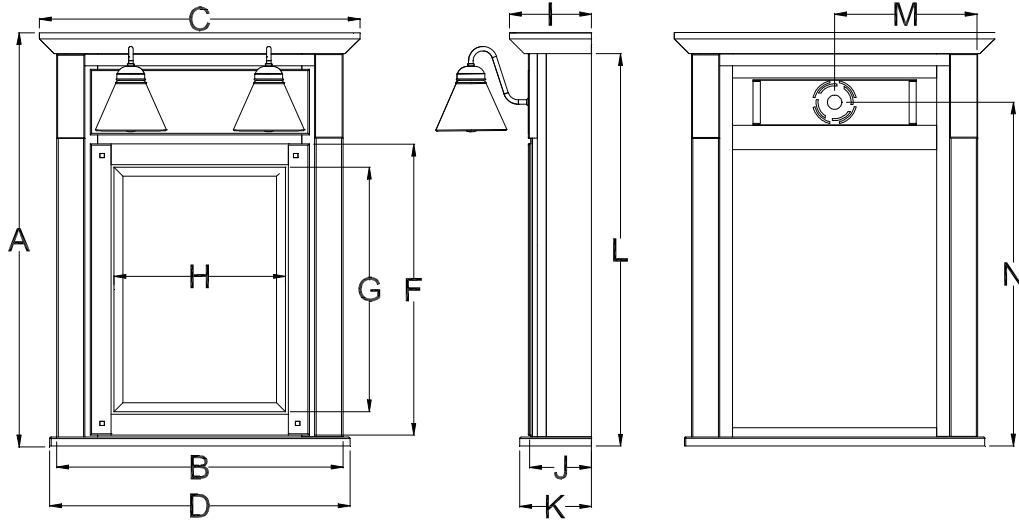

Mirrored Cabinet with Lights Specifications

Molding Overlay Collections

Estate, Fireside, Heirloom, Monterey and Nottingham

One Door Cabinets

| | Cabinet | | Crown | Sill | Door | | Mirror | | Crown | Cab | Sill | Cab | Electric | |
|------------|-------------|------------|------------|------------|------------|-------------|-------------|------------|------------|------------|------------|-------------|------------|-------------|
| | Height A | Width B | Width C | Width D | Width E | Height F | Height G | Width H | Depth I | Depth J | Depth K | Height L | Width M | Height N |
| BM18PLL/RM | 39 1/2 | 18 | 18 | 16 1/2 | 12 | 28 3/4 | 24 3/4 | 8 | 5 3/8 | 5 1/4 | 4 1/4 | 36 3/4 | 9 | 32 1/2 |
| BM18PLL/R | 39 1/2 | 18 | 21 7/8 | 19 | 12 | 28 3/4 | 24 3/4 | 8 | 7 1/8 | 5 1/4 | 6 | 36 3/4 | 9 | 32 1/2 |
| BM24PLL/RM | 39 1/2 | 24 | 24 | 22 1/2 | 18 | 28 3/4 | 24 3/4 | 14 | 5 3/8 | 5 1/4 | 4 1/4 | 36 3/4 | 12 | 32 1/2 |
| BM24PLL/R | 39 1/2 | 24 | 27 7/8 | 25 | 18 | 28 3/4 | 24 3/4 | 14 | 7 1/8 | 5 1/4 | 6 | 36 3/4 | 12 | 32 1/2 |
| BM30PLL/RM | 39 1/2 | 30 | 30 | 28 1/2 | 24 | 28 3/4 | 24 | 19 3/8 | 5 3/8 | 5 1/4 | 4 1/4 | 36 3/4 | 15 | 32 1/2 |
| BM30PLL/R | 39 1/2 | 30 | 33 7/8 | 31 | 24 | 28 3/4 | 24 3/4 | 19 3/8 | 7 1/8 | 5 1/4 | 6 | 36 3/4 | 15 | 32 1/2 |