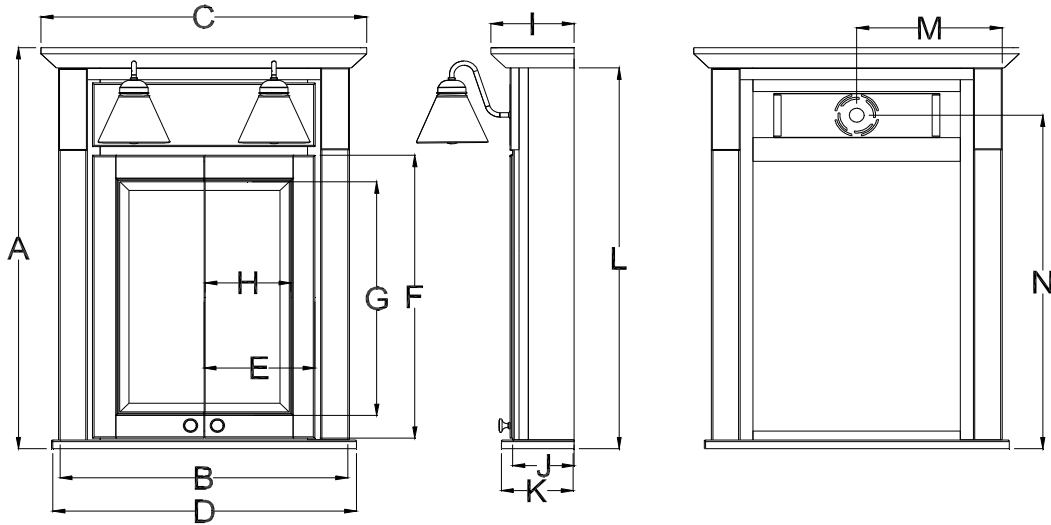

Mirrored Cabinet with Lights Specifications Molding Overlay Collections

Estate, Fireside, Heirloom, Monterey and Nottingham

	Cabinet		Crown	Sill	Door		Mirror		Crown	Cab	Sill	Cab	Electric	
	Height A	Width B	Width C	Width D	Width E	Height F	Height G	Width H	Depth I	Depth J	Depth K	Height L	Width M	Height N
BM30PL-	39 1/2	30	33 7/8	31	12	28 3/4	24 3/4	10	7 1/8	5 1/4	6	36 3/4	15	32 1/2
BM30PL-M	39 1/2	30	30	28 1/2	12	28 3/4	24 3/4	10	5 3/8	5 1/4	4 1/4	36 3/4	15	32 1/2
BM36PLMM	39 1/2	36	36	34 1/2	14 5/8	28 3/4	24 3/4	12 3/4	5 3/8	5 1/4	4 1/4	36 3/4	18	32 1/2
BM36PLM	39 1/2	36	39 7/8	37	14 3/4	28 3/4	24 3/4	12 3/4	7 1/8	5 1/4	6	36 3/4	18	32 1/2