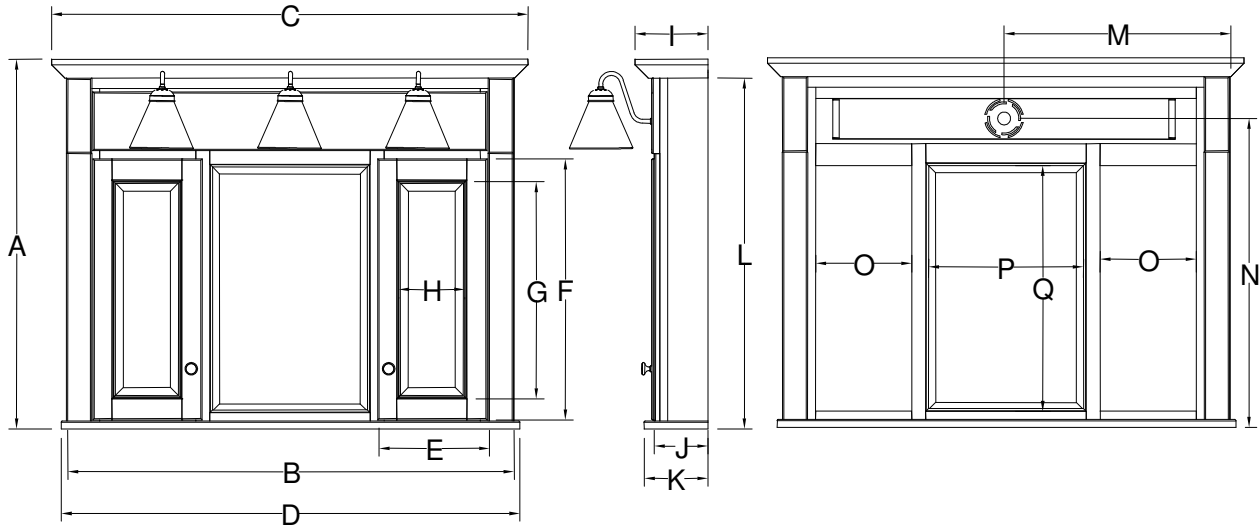

Mirrored Cabinet with Lights Specifications

Molding Overlay Collections

Estate, Fireside, Heirloom, Monterey and Nottingham
Two Door Cabinets

	Cabinet		Crown	Sill	Door		Mirror		Crown	Cab	Sill	Cab	Electric		Storage	Center Mirror	
	Height A	Width B	Width C	Width D	Width E	Height F	Height G	Width H	Depth I	Depth J	Depth K	Height L	Width M	Height N	Width O	Width P	Height Q
BM42PL-	39 1/2	42	45 7/8	43	10 1/2	28 3/4	24 3/4	6 1/2	7 1/8	5	6	36 3/4	21	29	9	15 3/4	29 3/8
BM48PL-	39 1/2	48	51 7/8	49	14 1/2	28 3/4	24 3/4	10 5/8	7 1/8	5	6	36 3/4	24	29	11	15 3/4	29 3/8
BM42PL-M	39 1/2	42	42	40 1/2	10 1/2	28 3/4	24 3/4	6 1/2	5 3/8	5	4 1/4	36 3/4	21	29	9	15 3/4	29 3/8
BM48PL-M	39 1/2	48	48	46 1/2	14 1/2	28 3/4	24 3/4	10 5/8	5 3/8	5	4 1/4	36 3/4	24	29	11	15 3/4	29 3/8

Note: The 48" cabinet will have 4 light globes.