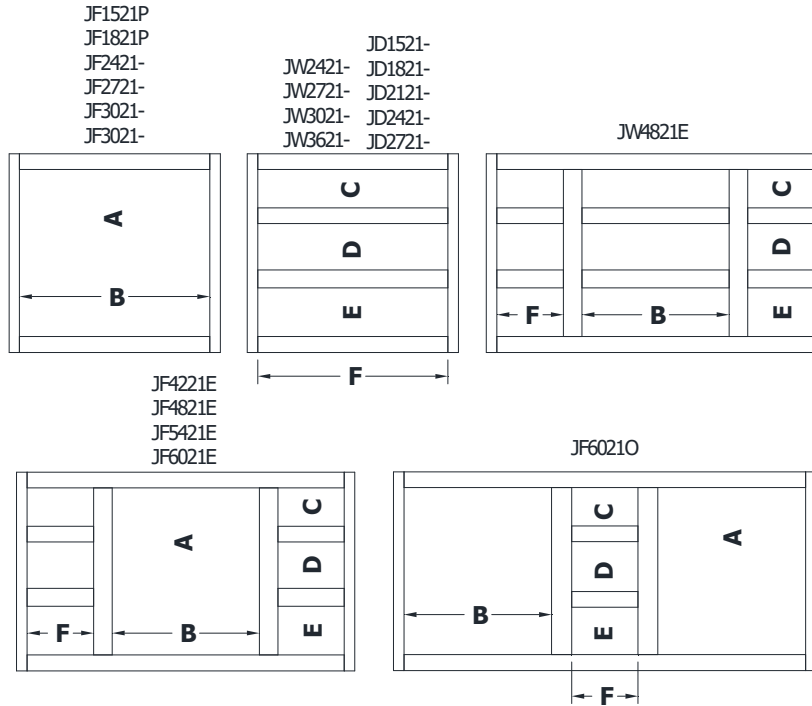

Wall Mount Dresser Specifications

Overlay Collections

Gentry and Lambiere

Face frames stiles are 1 1/2" and rails are 1 7/8" except where noted. Cabinet height is 23 3/4". All Dimensions are shown in inches rounded up or down to the nearest 1/8". Following Woodpro installations instructions these cabinets will be set 9 1/2" above the floor.

Model#	A	B	C	D	E	F
*JF2421-/18-	20"	21"	NA	NA	NA	NA
*JF2721-/18-	20"	24"	NA	NA	NA	NA
*JF3021-/18-	20"	27"	NA	NA	NA	NA
JF3621-/18-	20"	30"	NA	NA	NA	NA
JW2421-/18-	NA	NA	4 5/8"	5 5/8"	5 3/4"	21"
JW2721-/18-	NA	NA	4 5/8"	5 5/8"	5 3/4"	24"
JW3021-/18-	NA	NA	4 5/8"	5 5/8"	5 3/4"	27"
JW3621-/18-	NA	NA	4 5/8"	5 5/8"	5 3/4"	33"
JW4821E/18E	NA	20 7/8"	4 5/8"	5 5/8"	5 3/4"	9 3/8"
JF4221E/18E	20"	15 1/2"	4 5/8"	5 5/8"	5 3/4"	9 3/8"
JF4821E/18E	20"	20 7/8"	4 5/8"	5 5/8"	5 3/4"	9 3/8"
JF5421E/18E	20"	26 7/8"	4 5/8"	5 5/8"	5 3/4"	9 3/8"
JF6021E/18E	20"	27 1/8"	4 5/8"	5 5/8"	5 3/4"	12 3/8"
JF6021O/18O	20"	21"	4 5/8"	5 5/8"	5 3/4"	9 3/8"
JF1521P	20"	12"	NA	NA	NA	NA
JF1821P	20"	15"	NA	NA	NA	NA
JD1521-	NA	NA	4 5/8"	5 5/8"	5 3/4"	12"
JD1821-	NA	NA	4 5/8"	5 5/8"	5 3/4"	15"
JD2121-	NA	NA	4 5/8"	5 5/8"	5 3/4"	18"
JD2421-	NA	NA	4 5/8"	5 5/8"	5 3/4"	21"
JD2721-	NA	NA	4 5/8"	5 5/8"	5 3/4"	24"

*These models are offered in 16" depth.

JF---P models are offered in Left and right.

JD models are offered in left, right and center (N).