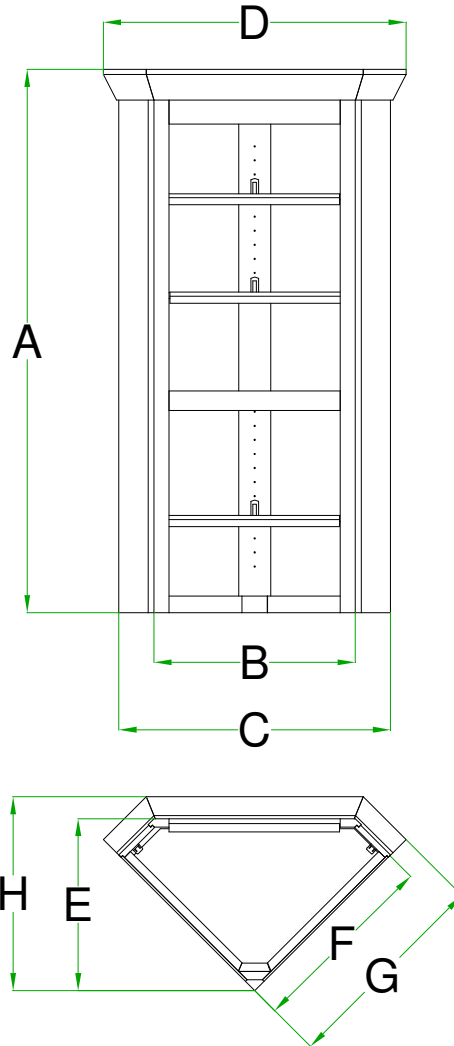

Corner Counter Wall Cabinets-Overlay Collections

Ashford, Gentry, Lambiere and Valencia

All Dimensions are shown in inches rounded up or down to the nearest 1/8".

	Cabinet		Width Wall to Wall C	Crown Width Wall to Wall D	Depth Corner to front E	Depth Along Wall F	Crown depth along Wall G	Crown Depth Corner to front H
	Height A	Width B						
TG15CRL/R	48 3/4	15	21 3/8	24 3/8	14 1/2	15 3/16	17	15 7/8
TG18CRL/R	48 3/4	18	24 1/4	27	16 1/4	17 1/8	19 1/8	17 3/8
TK15CRL/R	48 3/4	15	21 3/8	24 3/8	14 1/2	15 3/16	17	15 7/8
TK18CRL/R	48 3/4	18	24 1/4	27	16 1/4	17 1/8	19 1/8	17 3/8
TM15CRL/R	48 3/4	15	21 3/8	24 3/8	14 1/2	15 3/16	17	15 7/8
TM18CRL/R	48 3/4	18	24 1/4	27	16 1/4	17 1/8	19 1/8	17 3/8