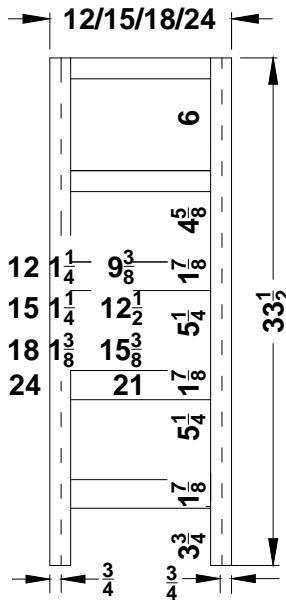

# Base Cabinets for 66"-96" Vanity 3-Piece Two Bowl Combinations-Overlay Collections Ashford, Gentry, Lambiere and Valencia

Face frames stiles are 1 1/2" and rails are 1 3/8" except where noted. Cabinet height is 33 1/2". All Dimensions are shown in inches rounded up or down to the nearest 1/8".

## Component Widths in Three-Piece Vanity Sets

The listed component widths apply to 66" – 96" wide 3-piece Vanity Sets and Dresser Vanity Sets in Premier Series and to 66" – 72" wide 3-piece Vanity Sets in Royale and Classic Series.

Set Model Number first position will be as follows for the width specifications in the following chart:

- "1" – 1-Bowl Vanity
- "2" – 2-Bowl Vanity
- "5" – 1-Bowl Dresser Vanity
- "6" – 2-Bowl Dresser Vanity

Set Width	No. Bowls	Left Width	Center Width	Right Width	Bowl Center From End
66"	1	18"	30"	18"	--
	2	24"	18"	24"	12"
72"	1	18"	36"	18"	--
	2	27"	18"	27"	13 ½"
78"	1	24"	30"	24"	--
	2	30"	18"	30"	15"
84"	1	24"	36"	24"	--
	2	30"	24"	30"	15"
90"	1	27"	36"	27"	--
	2	36"	18"	36"	18"
96"	1	27"	42"	27"	--
	2	36"	24"	36"	18"