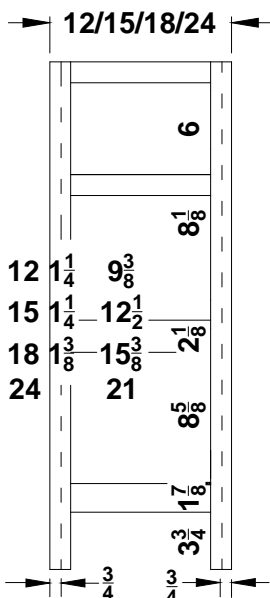

Base Cabinets for 66"-96" Vanity 3-Piece Two Bowl Combinations-Overlay Collections Ashford, Gentry, Lambiere and Valencia

Face frames stiles are 1 1/2" and rails are 1 3/8" except where noted. Cabinet height is 33 1/2". All Dimensions are shown in inches rounded up or down to the nearest 1/8".

BV2421L/18L
BV2721L/18L
BV3021L/18L
BV3621L/18L

BD1221N/18N
BD1521N/18N
BD1821N/18N
BD2421N/18N

BV2421R/18R
BV2721R/18R
BV3021R/18R
BV3621R/18R