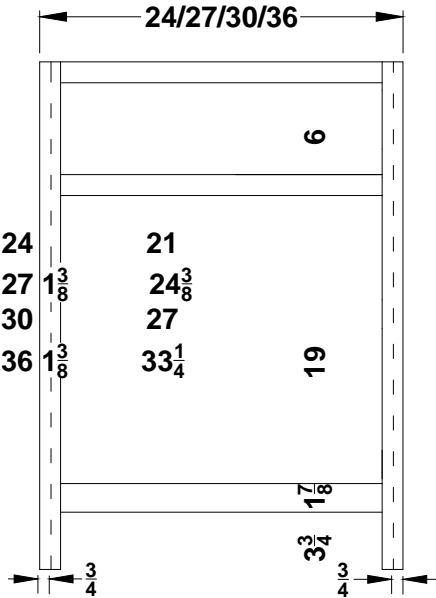

Base Cabinets for 66"-96" Vanity 3-Piece Two Bowl Combinations-Overlay Collections Ashford, Gentry, Lambiere and Valencia

Face frames stiles are 1 1/2" and rails are 1 3/8" except where noted. Cabinet height is 33 1/2". All Dimensions are shown in inches rounded up or down to the nearest 1/8".

BV2421L/18L
BV2721L/18L
BV3021L/18L
BV3621L/18L

BD1221N/18N
BD1521N/18N
BD1821N/18N
BD2421N/18N

BV2421R/18R
BV2721R/18R
BV3021R/18R
BV3621R/18R