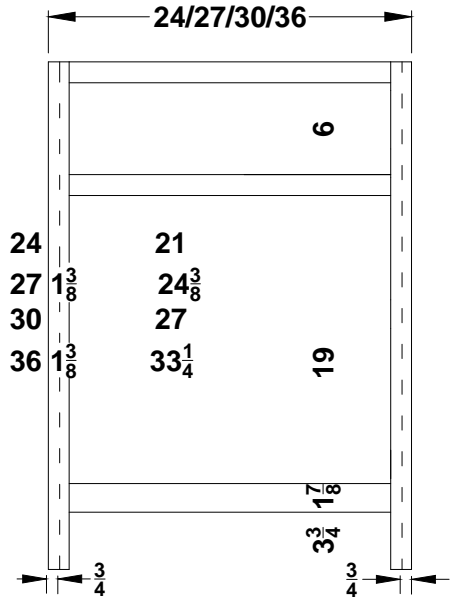

Base Cabinets for 66"-96" Vanity 3-Piece Two Bowl Combinations-Overlay Collections Ashford, Gentry, Lambiere and Valencia

Face frames stiles are 1 1/2" and rails are 1 3/8" except where noted. Cabinet height is 33 1/2". All Dimensions are shown in inches rounded up or down to the nearest 1/8".

BV2421L/18L
BV2721L/18L
BV3021L/18L
BV3621L/18L

BD1221N/18N
BD1521N/18N
BD1821N/18N
BD2421N/18N

BV2421R/18R
BV2721R/18R
BV3021R/18R
BV3621R/18R