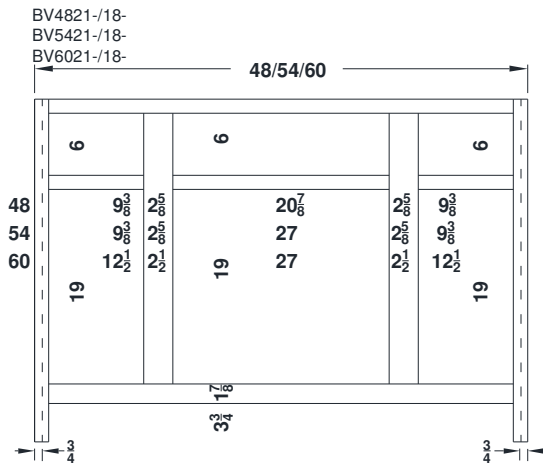

Vanity and Base Cabinet Specifications

Overlay Collections

Ashford, Gentry, Lambiere and Valencia

Face frames stiles are 1 1/2" and rails are 13/8" except where noted. Cabinet height is 33 1/2". All Dimensions are shown in inches rounded up or down to the nearest 1/8". Vanities are available in 18" depth.

Vanity and Base Specifications-Overlay Collections

Ashford, Gentry, Lambiere and Valencia

Face frames stiles are 1 1/2" and rails are 13/8" except where noted. Cabinet height is 33 1/2". All Dimensions are shown in inches rounded up or down to the nearest 1/8".

Vanity and Base Specifications-Overlay Collections

Ashford, Gentry, Lambiere and Valencia

Face frames stiles are 1 1/2" and rails are 1 3/8" except where noted. Cabinet height is 33 1/2". All Dimensions are shown in inches rounded up or down to the nearest 1/8".