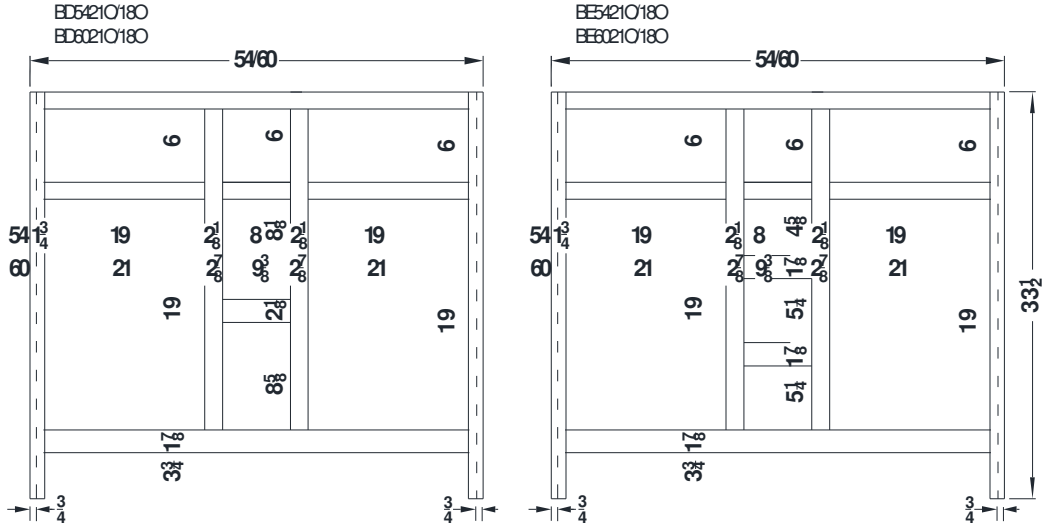

Vanity and Base Cabinet Specifications

Overlay Collections

Ashford, Gentry, Lambiere and Valencia

Face frames stiles are 1 1/2" and rails are 13/8" except where noted. Cabinet height is 33 1/2". All Dimensions are shown in inches rounded up or down to the nearest 1/8". Vanities are available in 18" depth.

Vanity and Base Specifications-Overlay Collections

Ashford, Gentry, Lambiere and Valencia

Face frames stiles are 1 1/2" and rails are 13/8" except where noted. Cabinet height is 33 1/2". All Dimensions are shown in inches rounded up or down to the nearest 1/8".

Vanity and Base Specifications-Overlay Collections

Ashford, Gentry, Lambiere and Valencia

Face frames stiles are 1 1/2" and rails are 1 3/8" except where noted. Cabinet height is 33 1/2". All Dimensions are shown in inches rounded up or down to the nearest 1/8".