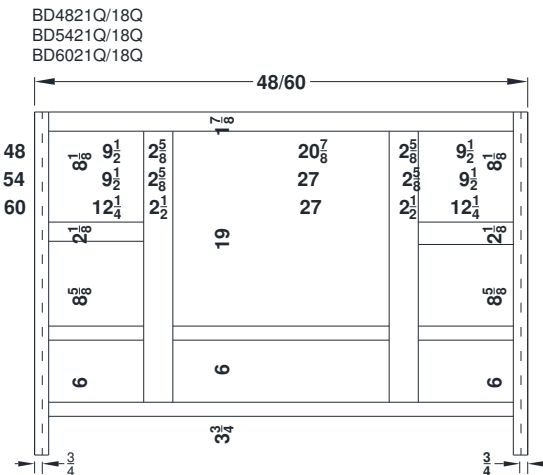

Vanity and Base Cabinet Specifications

Overlay Collections

Ashford, Gentry, Lambiere and Valencia

Face frames stiles are 1 1/2" and rails are 13/8" except where noted. Cabinet height is 33 1/2". All Dimensions are shown in inches rounded up or down to the nearest 1/8". Vanities are available in 18" depth.

Vanity and Base Specifications-Overlay Collections

Ashford, Gentry, Lambiere and Valencia

Face frames stiles are 1 1/2" and rails are 13/8" except where noted. Cabinet height is 33 1/2". All Dimensions are shown in inches rounded up or down to the nearest 1/8".

Vanity and Base Specifications-Overlay Collections

Ashford, Gentry, Lambiere and Valencia

Face frames stiles are 1 1/2" and rails are 1 3/8" except where noted. Cabinet height is 33 1/2". All Dimensions are shown in inches rounded up or down to the nearest 1/8".