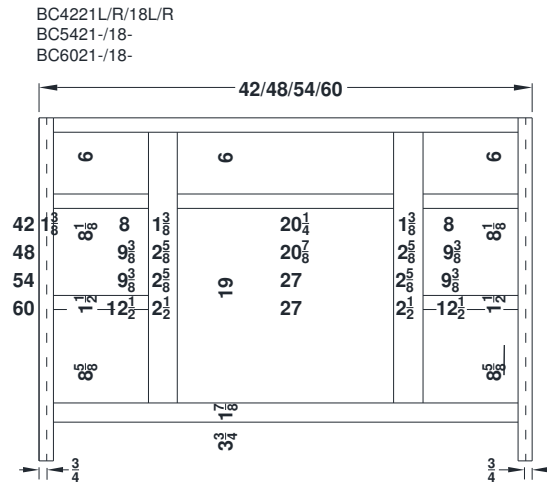

Vanity and Base Cabinet Specifications

Overlay Collections

Ashford, Gentry, Lambiere and Valencia

Face frames stiles are 1 1/2" and rails are 13/8" except where noted. Cabinet height is 33 1/2". All Dimensions are shown in inches rounded up or down to the nearest 1/8". Vanities are available in 18" depth.

Vanity and Base Specifications-Overlay Collections

Ashford, Gentry, Lambiere and Valencia

Face frames stiles are 1 1/2" and rails are 13/8" except where noted. Cabinet height is 33 1/2". All Dimensions are shown in inches rounded up or down to the nearest 1/8".

Vanity and Base Specifications-Overlay Collections

Ashford, Gentry, Lambiere and Valencia

Face frames stiles are 1 1/2" and rails are 1 3/8" except where noted. Cabinet height is 33 1/2". All Dimensions are shown in inches rounded up or down to the nearest 1/8".