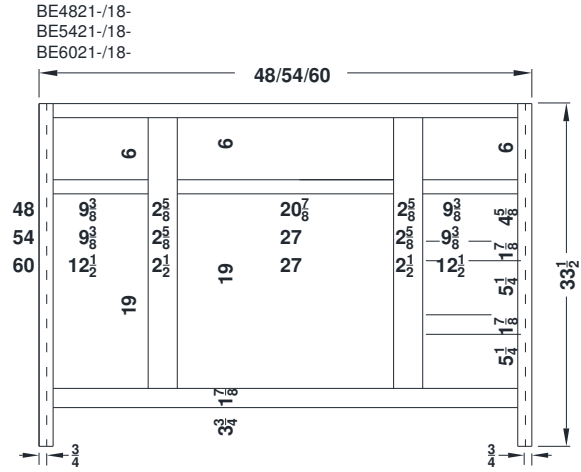

Vanity and Base Cabinet Specifications

Overlay Collections

Ashford, Gentry, Lambiere and Valencia

Face frames stiles are 1 1/2" and rails are 13/8" except where noted. Cabinet height is 33 1/2". All Dimensions are shown in inches rounded up or down to the nearest 1/8". Vanities are available in 18" depth.

Vanity and Base Specifications-Overlay Collections

Ashford, Gentry, Lambiere and Valencia

Face frames stiles are 1 1/2" and rails are 13/8" except where noted. Cabinet height is 33 1/2". All Dimensions are shown in inches rounded up or down to the nearest 1/8".

Vanity and Base Specifications-Overlay Collections

Ashford, Gentry, Lambiere and Valencia

Face frames stiles are 1 1/2" and rails are 1 3/8" except where noted. Cabinet height is 33 1/2". All Dimensions are shown in inches rounded up or down to the nearest 1/8".