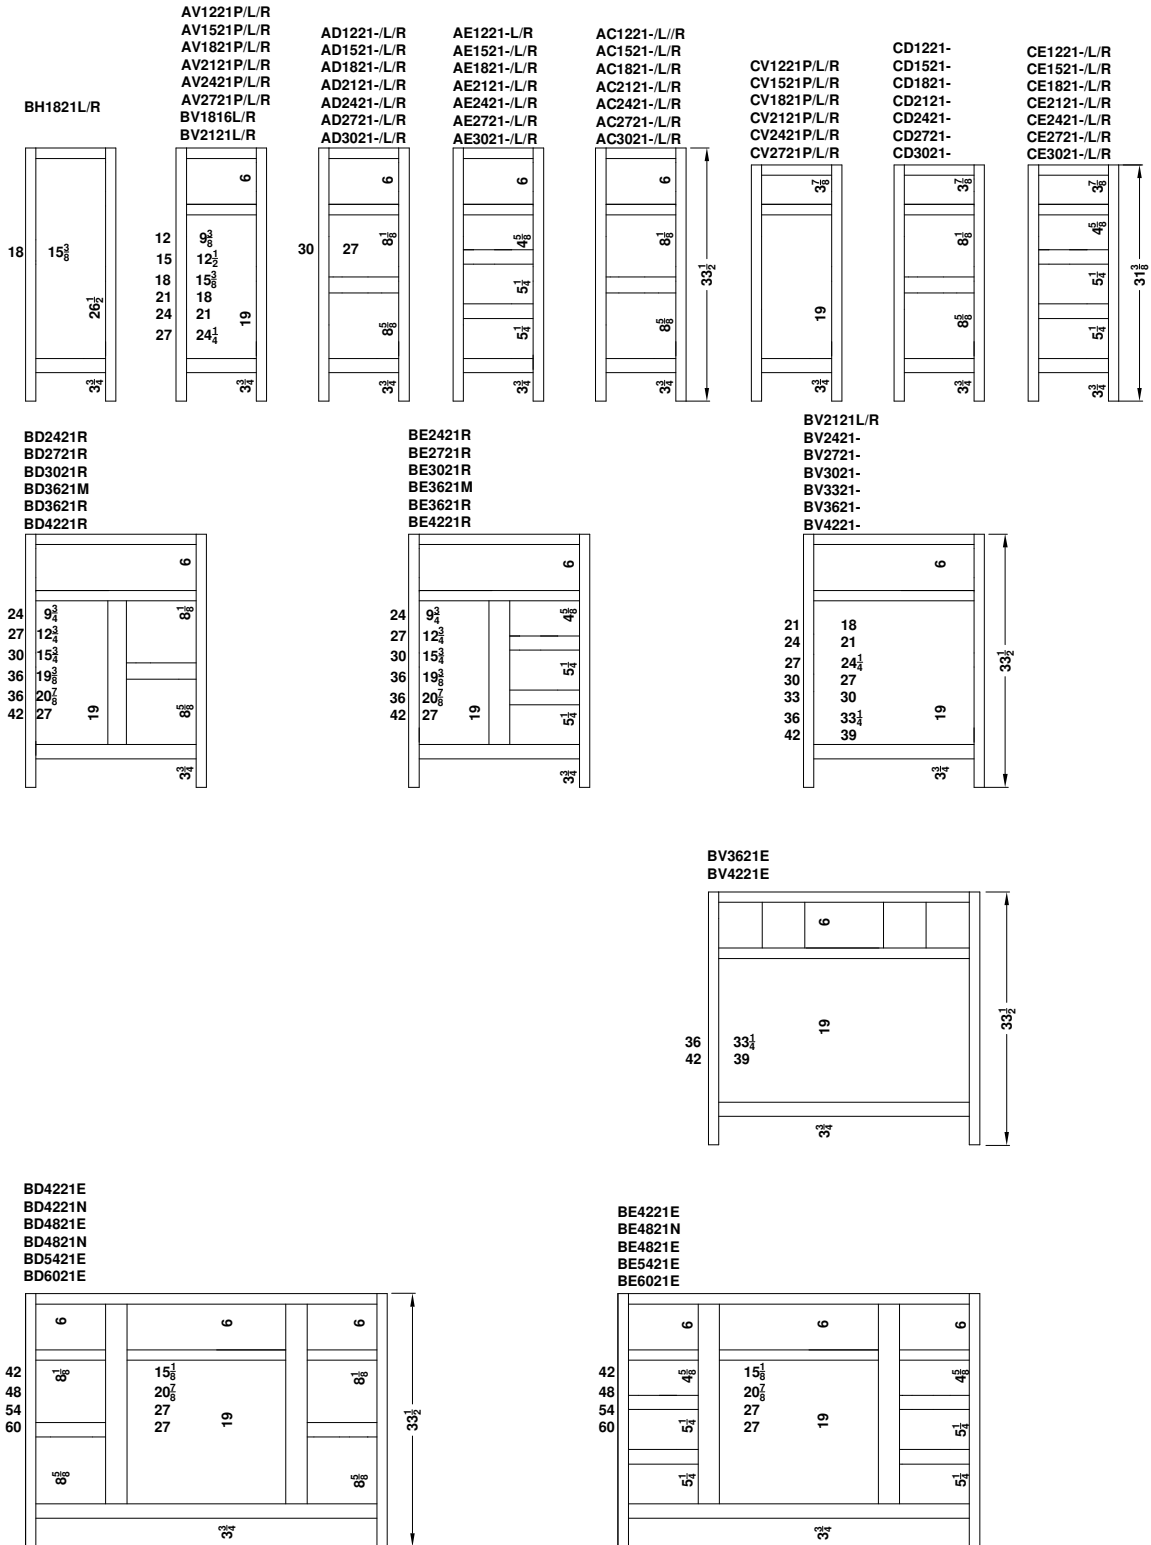

Vanity and Base Cabinet Specifications

Overlay Collections

Ashford, Gentry, Lambiere and Valencia

Face frames stiles are 1 1/2" and rails are 13/8" except where noted. Cabinet height is 33 1/2". All Dimensions are shown in inches rounded up or down to the nearest 1/8". Vanities are available in 18" depth.

Vanity and Base Specifications-Overlay Collections

Ashford, Gentry, Lambiere and Valencia

Face frames stiles are 1 1/2" and rails are 13/8" except where noted. Cabinet height is 33 1/2". All Dimensions are shown in inches rounded up or down to the nearest 1/8".

Vanity and Base Specifications-Overlay Collections

Ashford, Gentry, Lambiere and Valencia

Face frames stiles are 1 1/2" and rails are 1 3/8" except where noted. Cabinet height is 33 1/2". All Dimensions are shown in inches rounded up or down to the nearest 1/8".