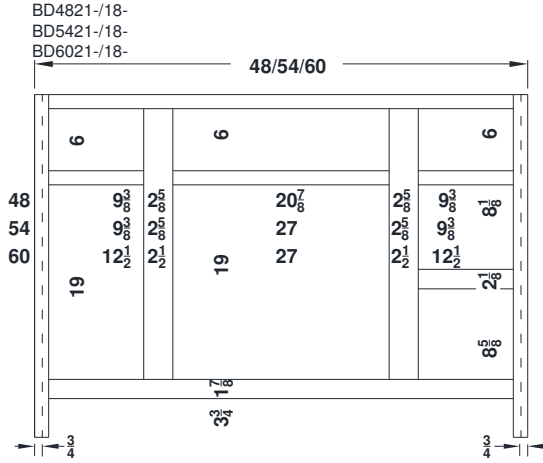

Vanity and Base Cabinet Specifications

Overlay Collections

Ashford, Gentry, Lambiere and Valencia

Face frames stiles are 1 1/2" and rails are 13/8" except where noted. Cabinet height is 33 1/2". All Dimensions are shown in inches rounded up or down to the nearest 1/8". Vanities are available in 18" depth.

Vanity and Base Specifications-Overlay Collections

Ashford, Gentry, Lambiere and Valencia

Face frames stiles are 1 1/2" and rails are 13/8" except where noted. Cabinet height is 33 1/2". All Dimensions are shown in inches rounded up or down to the nearest 1/8".

Vanity and Base Specifications-Overlay Collections

Ashford, Gentry, Lambiere and Valencia

Face frames stiles are 1 1/2" and rails are 1 3/8" except where noted. Cabinet height is 33 1/2". All Dimensions are shown in inches rounded up or down to the nearest 1/8".