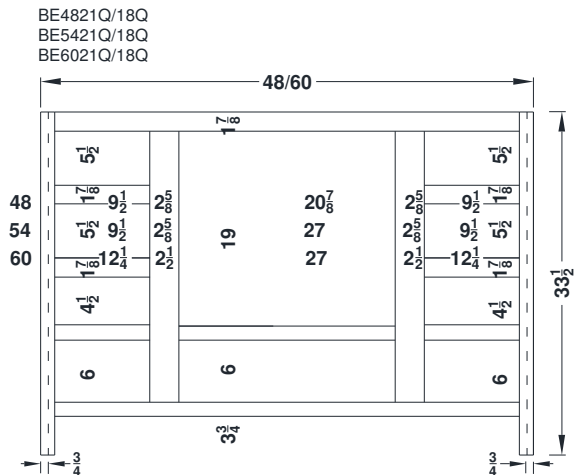

Vanity and Base Cabinet Specifications

Overlay Collections

Ashford, Gentry, Lambiere and Valencia

Face frames stiles are 1 1/2" and rails are 13/8" except where noted. Cabinet height is 33 1/2". All Dimensions are shown in inches rounded up or down to the nearest 1/8". Vanities are available in 18" depth.

Vanity and Base Specifications-Overlay Collections

Ashford, Gentry, Lambiere and Valencia

Face frames stiles are 1 1/2" and rails are 13/8" except where noted. Cabinet height is 33 1/2". All Dimensions are shown in inches rounded up or down to the nearest 1/8".

Vanity and Base Specifications-Overlay Collections

Ashford, Gentry, Lambiere and Valencia

Face frames stiles are 1 1/2" and rails are 1 3/8" except where noted. Cabinet height is 33 1/2". All Dimensions are shown in inches rounded up or down to the nearest 1/8".