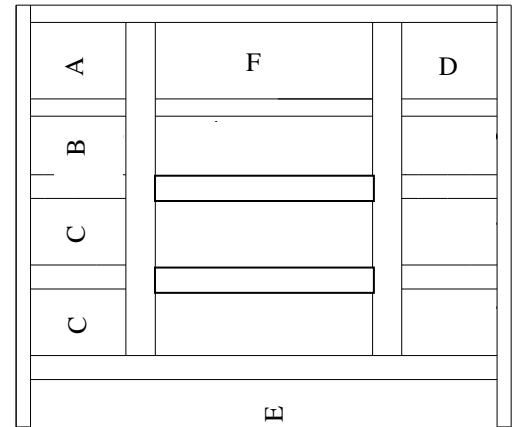

Vanity and Base Specifications-Overlay Collections

Ashford, Gentry, Lambiere and Valencia

Face frames stiles are 1 1/2" and rails are 1 3/8" except where noted. Cabinet height is 33 1/2". All Dimensions are shown in inches rounded up or down to the nearest 1/8".

Vanity and Base Specifications-Overlay Collections

Ashford, Gentry, Lambiere and Valencia

Face frames stiles are 1 1/2" and rails are 13/8" except where noted. Cabinet height is 33 1/2". All Dimensions are shown in inches rounded up or down to the nearest 1/8".

PD2421/18- PD3321/18-
 PD2721/18- PD3621/18-
 PD3021/18- PD4221/18-

PE2421/18- PE3321/18-
 PE2721/18- PE3621/18-
 PE3021/18- PE4221/18-

PD4821/18-

PE4821/18-

Model #	A	B	C	D	E	F
PD2421/18-	6"	8 1/4"	8 3/4"	21"	3 3/4"	NA
PD2721/18-	6"	8 1/4"	8 3/4"	24 1/4"	3 3/4"	NA
PD3021/18-	6"	8 1/4"	8 3/4"	27"	3 3/4"	NA
PD3321/18-	6"	8 1/4"	8 3/4"	30 1/4"	3 3/4"	NA
PD3621/18-	6"	8 1/4"	8 3/4"	33"	3 3/4"	NA
PD4221/18-	6"	8 1/4"	8 3/4"	39"	3 3/4"	NA
PD4821/18-	6"	8 1/4"	8 3/4"	9 3/8"	3 3/4"	21"
PE2421/18-	6"	4 5/8"	5 1/4"	21"	3 3/4"	NA
PE2721/18-	6"	4 5/8"	5 1/4"	24 1/4"	3 3/4"	NA
PE3021/18-	6"	4 5/8"	5 1/4"	27"	3 3/4"	NA
PE3321/18-	6"	4 5/8"	5 1/4"	30 1/4"	3 3/4"	NA
PE3621/18-	6"	4 5/8"	5 1/4"	33"	3 3/4"	NA
PE4221/18-	6"	4 5/8"	5 1/4"	39"	3 3/4"	NA
PE4821/18-	6"	4 5/8"	5 1/4"	9 3/8"	3 3/4"	21"