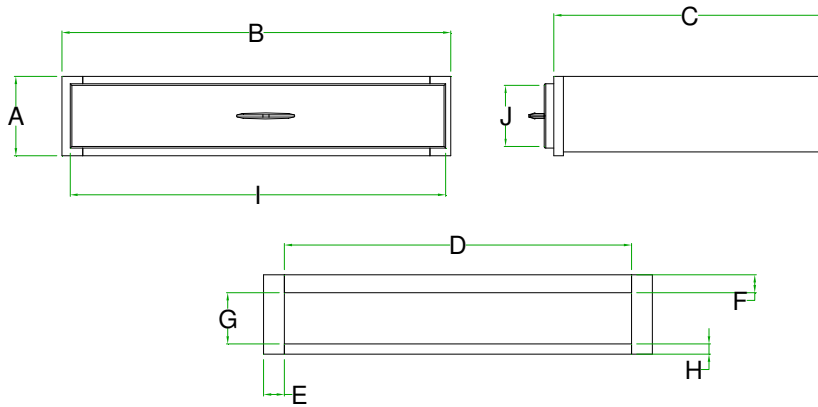

Desk Drawer Specifications All Collections

All dimensions are rounded to the closest 1/8".

	Cabinet			Opening	Stile	Top Rail	Opening	Bottom Rail	Drawer	Drawer	Mid Rail
	Height A	Width B	Depth C	Width D	Width E	Width F	Height G	Width H	Length I	Height J	Depth K
BS2418-	6 1/8	24	18	20 3/4	1 5/8	1 3/8	4	1	23	5	NA
BS2421-	6 1/8	24	21	20 3/4	1 5/8	1 3/8	4	1	23	5	NA
BS3018-	6 1/8	30	18	26 3/4	1 5/8	1 3/8	4	1	29	5	NA
BS3021-	6 1/8	30	21	26 3/4	1 5/8	1 3/8	4	1	29	5	NA

	Cabinet			Opening	Stile	Top Rail	Opening	Bottom Rail	Drawer	Drawer	Mid Rail
	Height A	Width B	Depth C	Width D	Width E	Width F	Height G	Width H	Length I	Height J	Depth K
BS3618D/1	6 1/8	36	18	32 3/4	1 5/8	1 3/8	4	1	17 1/4	5	2
BS3621D/1	6 1/8	36	21	32 3/4	1 5/8	1 3/8	4	1	17 1/4	5	2