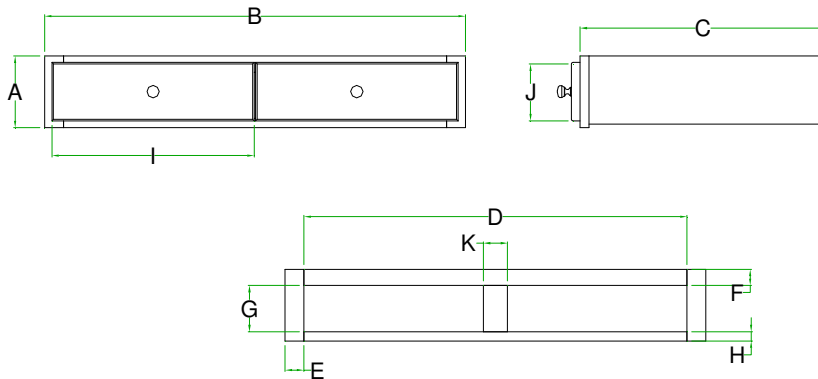

Desk Drawer Specifications All Collections

All dimensions are rounded to the closest 1/8".

	Cabinet			Opening	Stile	Top Rail	Opening	Bottom Rail	Drawer	Drawer	Mid Rail
	Height A	Width B	Depth C	Width D	Width E	Width F	Height G	Width H	Length I	Height J	Depth K
BS2418-	6 1/8	24	18	20 3/4	1 5/8	1 3/8	4	1	23	5	NA
BS2421-	6 1/8	24	21	20 3/4	1 5/8	1 3/8	4	1	23	5	NA
BS3018-	6 1/8	30	18	26 3/4	1 5/8	1 3/8	4	1	29	5	NA
BS3021-	6 1/8	30	21	26 3/4	1 5/8	1 3/8	4	1	29	5	NA

	Cabinet			Opening	Stile	Top Rail	Opening	Bottom Rail	Drawer	Drawer	Mid Rail
	Height A	Width B	Depth C	Width D	Width E	Width F	Height G	Width H	Length I	Height J	Depth K
BS3618D/1	6 1/8	36	18	32 3/4	1 5/8	1 3/8	4	1	17 1/4	5	2
BS3621D/1	6 1/8	36	21	32 3/4	1 5/8	1 3/8	4	1	17 1/4	5	2