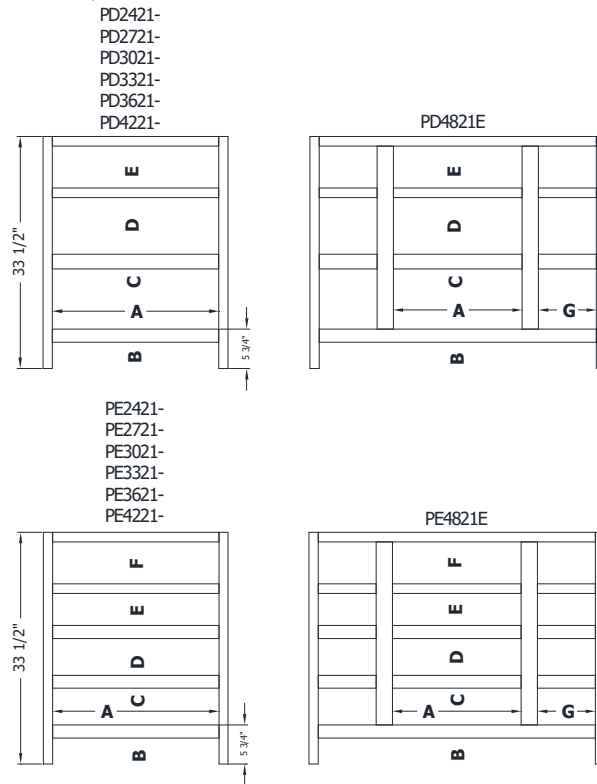

# Chest Drawer Cabinets-Overlay Collections

## Ashford, Gentry, Lambiere and Valencia

All Dimensions are shown in inches rounded up or down to the nearest 1/8".

Model#	A	B	C	D	E	F	G
PD2421-	21"	3 3/4"	8 3/4"	8 1/4"	6 1/8"	NA	NA
PD2721-	24 1/4"	3 3/4"	8 3/4"	8 1/4"	6 1/8"	NA	NA
PD3021-	27"	3 3/4"	8 3/4"	8 1/4"	6 1/8"	NA	NA
PD3321-	30 1/4"	3 3/4"	8 3/4"	8 1/4"	6 1/8"	NA	NA
PD3621-	33"	3 3/4"	8 3/4"	8 1/4"	6 1/8"	NA	NA
PD4221-	39"	3 3/4"	8 3/4"	8 1/4"	6 1/8"	NA	NA
PD4821E	20 7/8"	3 3/4"	8 3/4"	8 1/4"	6 1/8"	NA	9 3/8"
PE2421-	21"	3 3/4"	5 1/4"	5 1/4"	4 5/8"	6 1/8"	NA
PE2721-	24 1/4"	3 3/4"	5 1/4"	5 1/4"	4 5/8"	6 1/8"	NA
PE3021-	27"	3 3/4"	5 1/4"	5 1/4"	4 5/8"	6 1/8"	NA
PE3321-	30 1/4"	3 3/4"	5 1/4"	5 1/4"	4 5/8"	6 1/8"	NA
PE3621-	33"	3 3/4"	5 1/4"	5 1/4"	4 5/8"	6 1/8"	NA
PE4221-	39"	3 3/4"	5 1/4"	5 1/4"	4 5/8"	6 1/8"	NA
PE4821E	20 7/8"	3 3/4"	5 1/4"	5 1/4"	4 5/8"	6 1/8"	9 3/8"