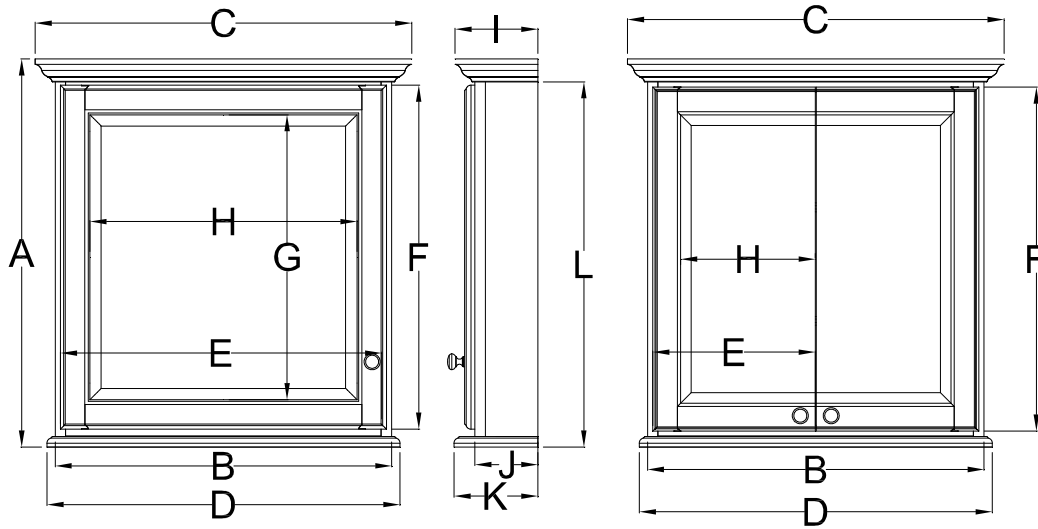

Mirrored Cabinet Specifications

Overlay Collections

Ashford, Gentry, Lambiere and Valencia

One & Two Door Cabinets

	Cabinet		Crown		Sill		Door		Mirror		Crown	Cab	Sill	Cab	Electric	
	Height A	Width B	Width C	Width D	Width E	Height F	Height G	Width H	Depth I	Depth J	Depth K	Height L	Width M	Height N		
BM18PML/R	33 3/8	18	21 7/8	19	17 1/4	28 3/4	24 3/4	13 1/4	6 3/8	4 1/2	5 1/2	30 5/8	NA	NA		
BM24PML/R	33 3/8	24	27 7/8	25	23 1/4	28 3/4	24 3/4	18 5/8	6 3/8	4 1/2	5 1/2	30 5/8	NA	NA		
BM30PM-	33 3/8	30	33 7/8	31	14 1/2	28 3/4	24 3/4	12 1/2	6 3/8	4 1/2	5 1/2	30 5/8	NA	NA		

Mirrored Cabinet Specifications

Overlay Collections

Ashford, Gentry, Lambiere and Valencia

Two Door Cabinets

	Cabinet		Crown		Sill		Door		Mirror		Crown	Cab	Sill	Electric		Storage	Center Mirror	
	Height A	Width B	Width C	Width D	Width E	Height F	Height G	Width H	Height I	Depth J	Depth K	Depth L	Height M	Width N	Height O	Width P	Width Q	Height R
BM36PM-	33 3/8	36	39 7/8	37	10 1/2	28 3/4	24 3/4	6 1/2	6 3/8	4 1/2	5 1/2	29 1/2	NA	NA	8 1/2	15 3/4	29 3/8	
BM42PM-	33 3/8	42	45 7/8	43	13 1/8	28 3/4	24 3/4	9 1/8	6 3/8	4 1/2	5 1/2	29 1/2	NA	NA	11 5/8	15 3/4	29 3/8	
BM48PM-	33 3/8	48	51 7/8	49	13 1/8	28 3/4	24 3/4	9 1/8	6 3/8	4 1/2	5 1/2	29 1/2	NA	NA	11 5/8	21 5/8	29 3/8	

Three Door Cabinets

	Cabinet		Crown		Sill		Door		Mirror		Crown	Cab	Sill	Electric		Storage	Center Mirror		DOOR	Storage
	Height A	Width B	Width C	Width D	Width E	Height F	Height G	Width H	Height I	Depth J	Depth K	Depth L	Height M	Width N	Height O	Width P	Width Q	Width R	Width S	
BM48PML	33 3/8	48	51 7/8	49	10 1/2	28 3/4	24 3/4	6 1/2	6 3/8	4 1/2	5 1/2	29 3/4	na	na	9 3/4	19 3/8	24	24	22	
BM48PMR	33 3/8	48	51 7/8	49	10 1/2	28 3/4	24 3/4	6 1/2	6 3/8	4 1/2	5 1/2	29 3/4	na	na	9 3/4	19 3/8	24	24	22	