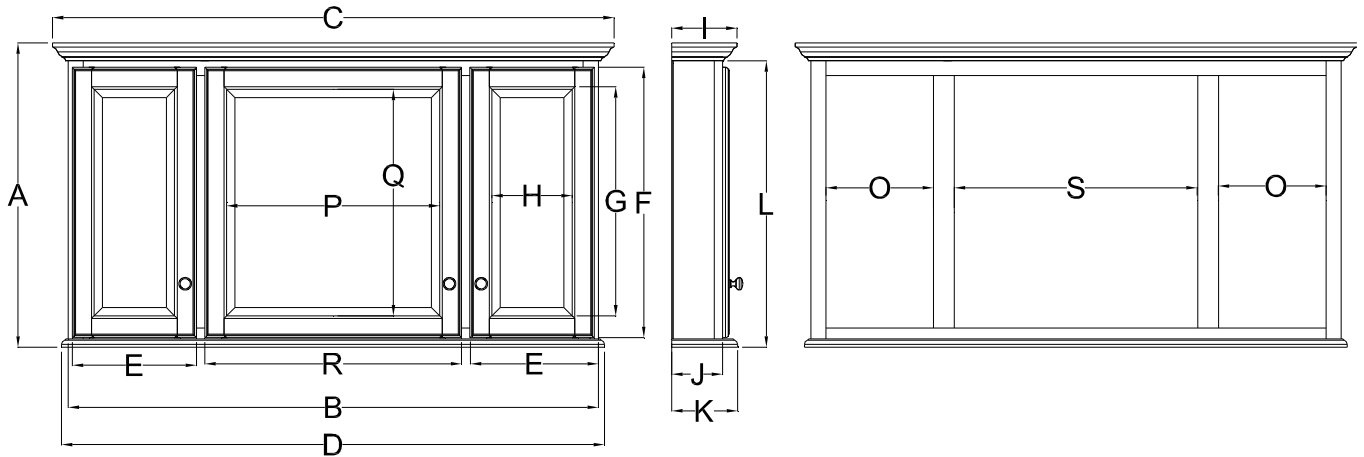

Mirrored Cabinet Specifications

Overlay Collections

Ashford, Gentry, Lambiere and Valencia

One & Two Door Cabinets

	Cabinet		Crown		Sill		Door		Mirror		Crown	Cab	Sill	Cab	Electric	
	Height A	Width B	Width C	Width D	Width E	Height F	Height G	Width H	Depth I	Depth J	Depth K	Height L	Width M	Height N		
BM18PML/R	33 3/8	18	21 7/8	19	17 1/4	28 3/4	24 3/4	13 1/4	6 3/8	4 1/2	5 1/2	30 5/8	NA	NA		
BM24PML/R	33 3/8	24	27 7/8	25	23 1/4	28 3/4	24 3/4	18 5/8	6 3/8	4 1/2	5 1/2	30 5/8	NA	NA		
BM30PM-	33 3/8	30	33 7/8	31	14 1/2	28 3/4	24 3/4	12 1/2	6 3/8	4 1/2	5 1/2	30 5/8	NA	NA		

Mirrored Cabinet Specifications

Overlay Collections

Ashford, Gentry, Lambiere and Valencia

Two Door Cabinets

	Cabinet		Crown		Sill		Door		Mirror		Crown	Cab	Sill	Electric		Storage	Center Mirror	
	Height A	Width B	Width C	Width D	Width E	Height F	Height G	Width H	Height I	Depth J	Depth K	Depth L	Height M	Width N	Height O	Width P	Width Q	Height R
BM36PM-	33 3/8	36	39 7/8	37	10 1/2	28 3/4	24 3/4	6 1/2	6 3/8	4 1/2	5 1/2	29 1/2	NA	NA	8 1/2	15 3/4	29 3/8	
BM42PM-	33 3/8	42	45 7/8	43	13 1/8	28 3/4	24 3/4	9 1/8	6 3/8	4 1/2	5 1/2	29 1/2	NA	NA	11 5/8	15 3/4	29 3/8	
BM48PM-	33 3/8	48	51 7/8	49	13 1/8	28 3/4	24 3/4	9 1/8	6 3/8	4 1/2	5 1/2	29 1/2	NA	NA	11 5/8	21 5/8	29 3/8	

Three Door Cabinets

	Cabinet		Crown		Sill		Door		Mirror		Crown	Cab	Sill	Electric		Storage	Center Mirror		DOOR	Storage
	Height A	Width B	Width C	Width D	Width E	Height F	Height G	Width H	Height I	Depth J	Depth K	Depth L	Height M	Width N	Height O	Width P	Width Q	Width R	Width S	
BM48PML	33 3/8	48	51 7/8	49	10 1/2	28 3/4	24 3/4	6 1/2	6 3/8	4 1/2	5 1/2	29 3/4	na	na	9 3/4	19 3/8	24	24	22	
BM48PMR	33 3/8	48	51 7/8	49	10 1/2	28 3/4	24 3/4	6 1/2	6 3/8	4 1/2	5 1/2	29 3/4	na	na	9 3/4	19 3/8	24	24	22	