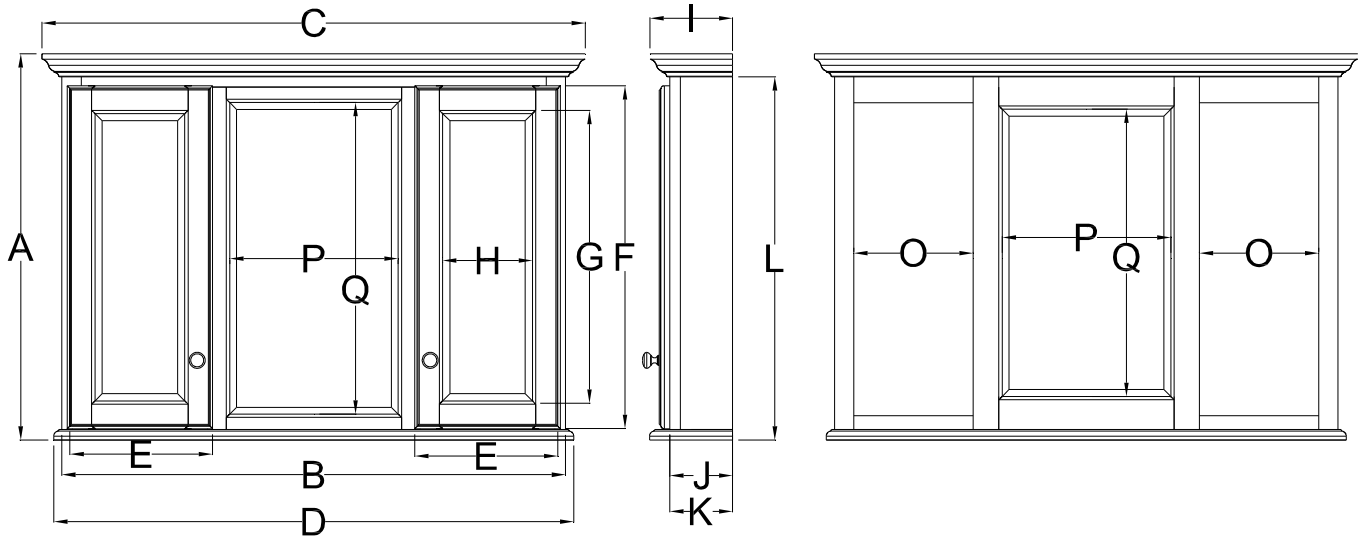

Mirrored Cabinet Specifications

Overlay Collections

Ashford, Gentry, Lambiere and Valencia

One & Two Door Cabinets

	Cabinet		Crown		Sill		Door		Mirror		Crown	Cab	Sill	Cab	Electric	
	Height A	Width B	Width C	Width D	Width E	Height F	Height G	Width H	Depth I	Depth J	Depth K	Height L	Width M	Height N		
BM18PML/R	33 3/8	18	21 7/8	19	17 1/4	28 3/4	24 3/4	13 1/4	6 3/8	4 1/2	5 1/2	30 5/8	NA	NA		
BM24PML/R	33 3/8	24	27 7/8	25	23 1/4	28 3/4	24 3/4	18 5/8	6 3/8	4 1/2	5 1/2	30 5/8	NA	NA		
BM30PM-	33 3/8	30	33 7/8	31	14 1/2	28 3/4	24 3/4	12 1/2	6 3/8	4 1/2	5 1/2	30 5/8	NA	NA		

Mirrored Cabinet Specifications

Overlay Collections

Ashford, Gentry, Lambiere and Valencia

Two Door Cabinets

	Cabinet		Crown		Sill		Door		Mirror		Crown	Cab	Sill	Electric		Storage	Center Mirror	
	Height A	Width B	Width C	Width D	Width E	Height F	Height G	Width H	Height I	Depth J	Depth K	Depth L	Height M	Width N	Height O	Width P	Width Q	Height R
BM36PM-	33 3/8	36	39 7/8	37	10 1/2	28 3/4	24 3/4	6 1/2	6 3/8	4 1/2	5 1/2	29 1/2	NA	NA	8 1/2	15 3/4	29 3/8	
BM42PM-	33 3/8	42	45 7/8	43	13 1/8	28 3/4	24 3/4	9 1/8	6 3/8	4 1/2	5 1/2	29 1/2	NA	NA	11 5/8	15 3/4	29 3/8	
BM48PM-	33 3/8	48	51 7/8	49	13 1/8	28 3/4	24 3/4	9 1/8	6 3/8	4 1/2	5 1/2	29 1/2	NA	NA	11 5/8	21 5/8	29 3/8	

Three Door Cabinets

	Cabinet		Crown		Sill		Door		Mirror		Crown	Cab	Sill	Electric		Storage	Center Mirror		DOOR	Storage
	Height A	Width B	Width C	Width D	Width E	Height F	Height G	Width H	Height I	Depth J	Depth K	Depth L	Height M	Width N	Height O	Width P	Width Q	Width R	Width S	
BM48PML	33 3/8	48	51 7/8	49	10 1/2	28 3/4	24 3/4	6 1/2	6 3/8	4 1/2	5 1/2	29 3/4	na	na	9 3/4	19 3/8	24	24	22	
BM48PMR	33 3/8	48	51 7/8	49	10 1/2	28 3/4	24 3/4	6 1/2	6 3/8	4 1/2	5 1/2	29 3/4	na	na	9 3/4	19 3/8	24	24	22	