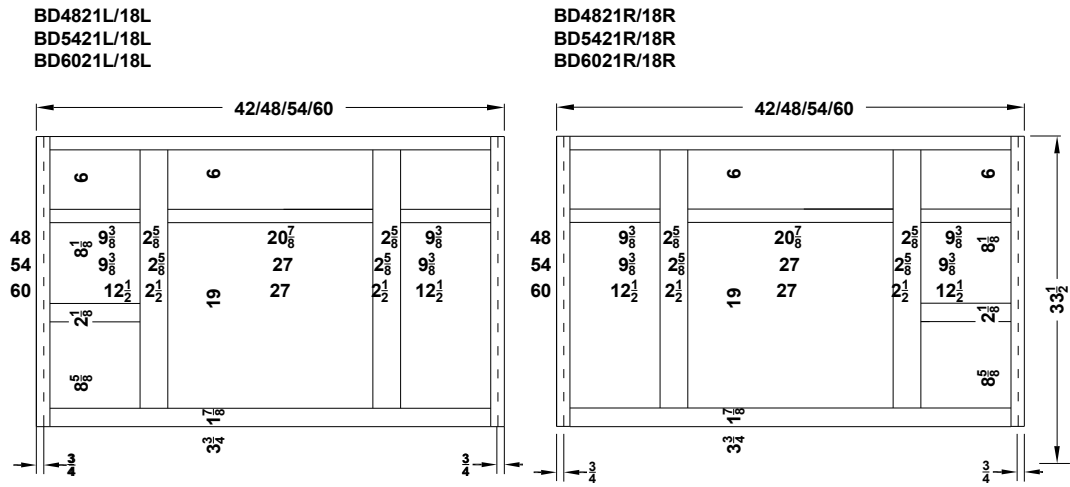

Vanity and Base Specifications-Classic Overlay Collections

Coventry, Dover and Jasper

Face frames stiles are 1 1/2" and rails are 1 3/8" except where noted. Cabinet height is 33 1/2". The sill adds 1" to the width of the cabinet. All Dimensions are shown in inches rounded up or down to the nearest 1/8".

Vanity and Base Specifications-Classic Overlay Collections

Coventry, Dover and Jasper

Face frames stiles are 1 1/2" and rails are 1 3/8" except where noted. Cabinet height is 31 3/8". The sill adds 1" to the width of the cabinet. All Dimensions are shown in inches rounded up or down to the nearest 1/8".