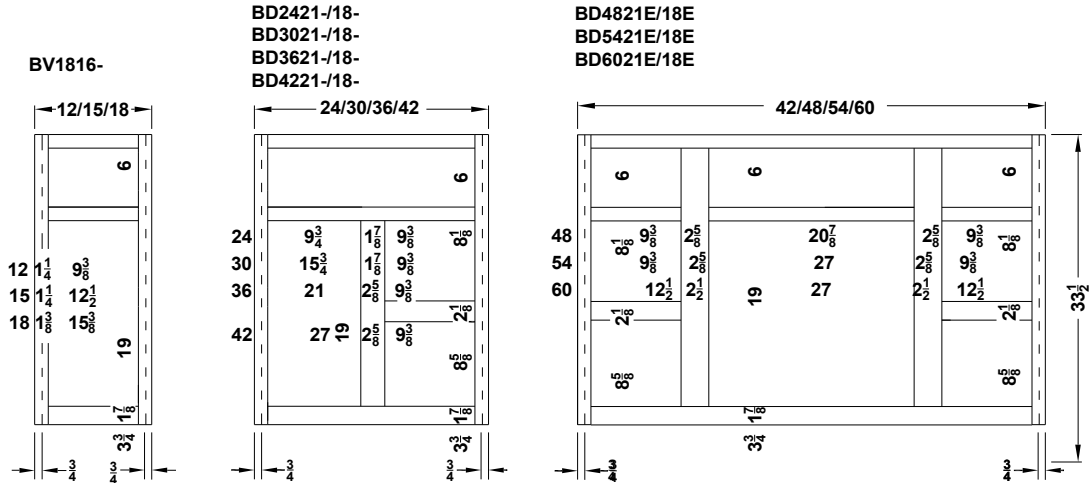

Vanity and Base Specifications-Classic Overlay Collections

Coventry, Dover and Jasper

Face frames stiles are 1 1/2" and rails are 1 3/8" except where noted. Cabinet height is 33 1/2". The sill adds 1" to the width of the cabinet. All Dimensions are shown in inches rounded up or down to the nearest 1/8".

Vanity and Base Specifications-Classic Overlay Collections

Coventry, Dover and Jasper

Face frames stiles are 1 1/2" and rails are 1 3/8" except where noted. Cabinet height is 31 3/8". The sill adds 1" to the width of the cabinet. All Dimensions are shown in inches rounded up or down to the nearest 1/8".