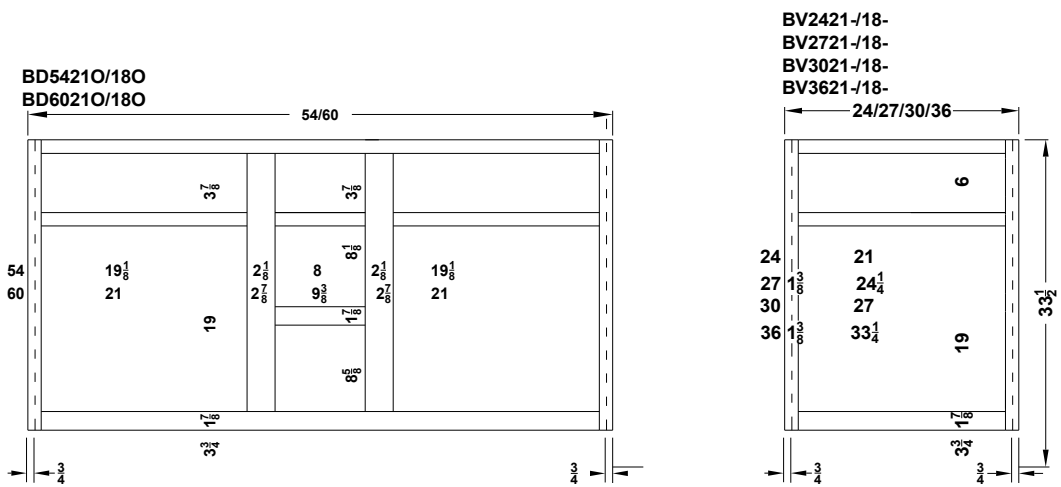

Vanity and Base Specifications-Classic Overlay Collections

Coventry, Dover and Jasper

Face frames stiles are 1 1/2" and rails are 1 3/8" except where noted. Cabinet height is 33 1/2". The sill adds 1" to the width of the cabinet. All Dimensions are shown in inches rounded up or down to the nearest 1/8".

Vanity and Base Specifications-Classic Overlay Collections

Coventry, Dover and Jasper

Face frames stiles are 1 1/2" and rails are 1 3/8" except where noted. Cabinet height is 31 3/8". The sill adds 1" to the width of the cabinet. All Dimensions are shown in inches rounded up or down to the nearest 1/8".