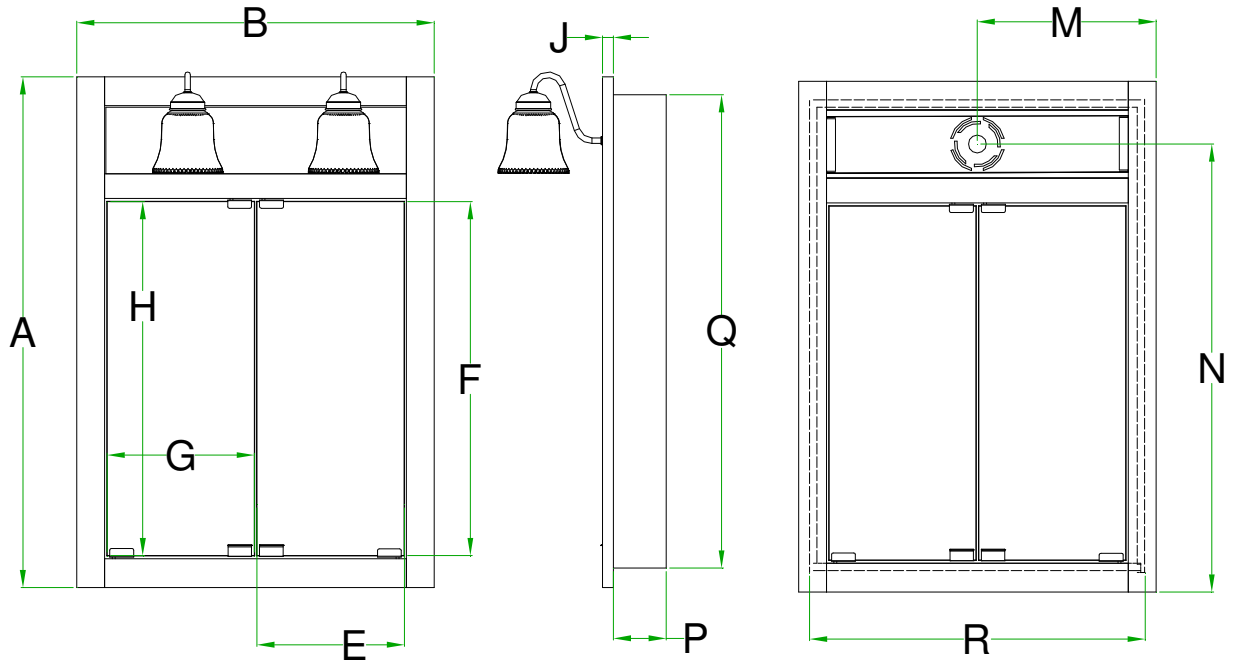

Bi-View Cabinet Specifications

Classic Overlay Collections

Coventry, Dover, Jasper, Pioneer and Signature

With Lights

	Cabinet		Crown	Sill	Door		Mirror		Crown	Cab	Sill	Electric		Recessed		
	Height A	Width B	Width C	Width D	Width E	Height F	Height G	Width H	Depth I	Depth J	Depth K	Width M	Height N	Depth P	Height Q	Width R
BM24BG	34 1/4	24	NA	NA	9 15/16	23 7/8	23 7/8	9 15/16	NA	3/4	NA	12	30 1/4	3 1/2	31 13/16	22 1/2

	Cabinet		Crown	Sill	Door		Mirror		Crown	Cab	Sill	Electric		Recessed		
	Height A	Width B	Width C	Width D	Width E	Height F	Height G	Width H	Depth I	Depth J	Depth K	Width M	Height N	Depth P	Height Q	Width R
BM24BVB	28	24	NA	NA	9 15/16	23 7/8	23 7/8	9 15/16	NA	3/4	NA	NA	NA	3 1/2	26	22 1/2