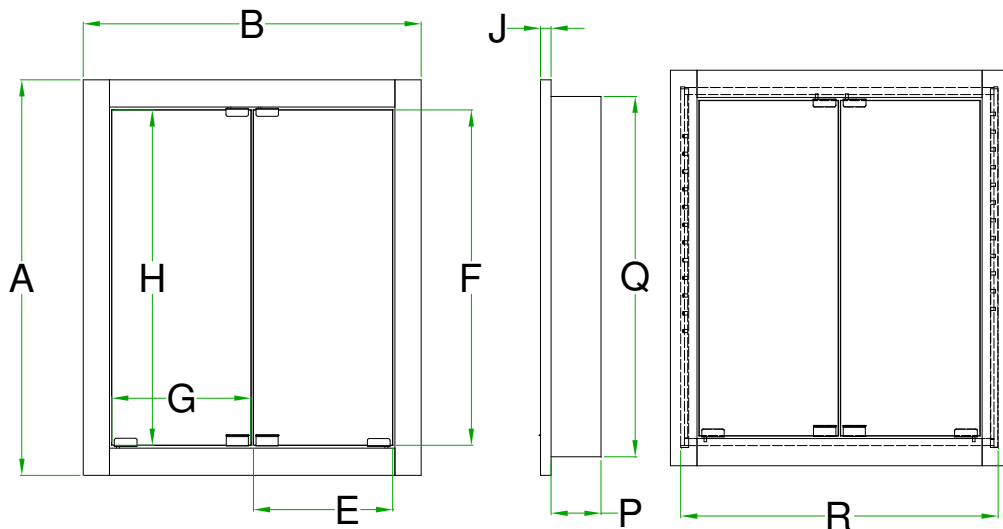

Bi-View Cabinet Specifications

Classic Overlay Collections

Coventry, Dover, Jasper, Pioneer and Signature

With Lights

	Cabinet		Crown	Sill	Door		Mirror		Crown	Cab	Sill	Electric		Recessed		
	Height A	Width B	Width C	Width D	Width E	Height F	Height G	Width H	Depth I	Depth J	Depth K	Width M	Height N	Depth P	Height Q	Width R
BM24BG	34 1/4	24	NA	NA	9 15/16	23 7/8	23 7/8	9 15/16	NA	3/4	NA	12	30 1/4	3 1/2	31 13/16	22 1/2

	Cabinet		Crown	Sill	Door		Mirror		Crown	Cab	Sill	Electric		Recessed		
	Height A	Width B	Width C	Width D	Width E	Height F	Height G	Width H	Depth I	Depth J	Depth K	Width M	Height N	Depth P	Height Q	Width R
BM24BVB	28	24	NA	NA	9 15/16	23 7/8	23 7/8	9 15/16	NA	3/4	NA	NA	NA	3 1/2	26	22 1/2