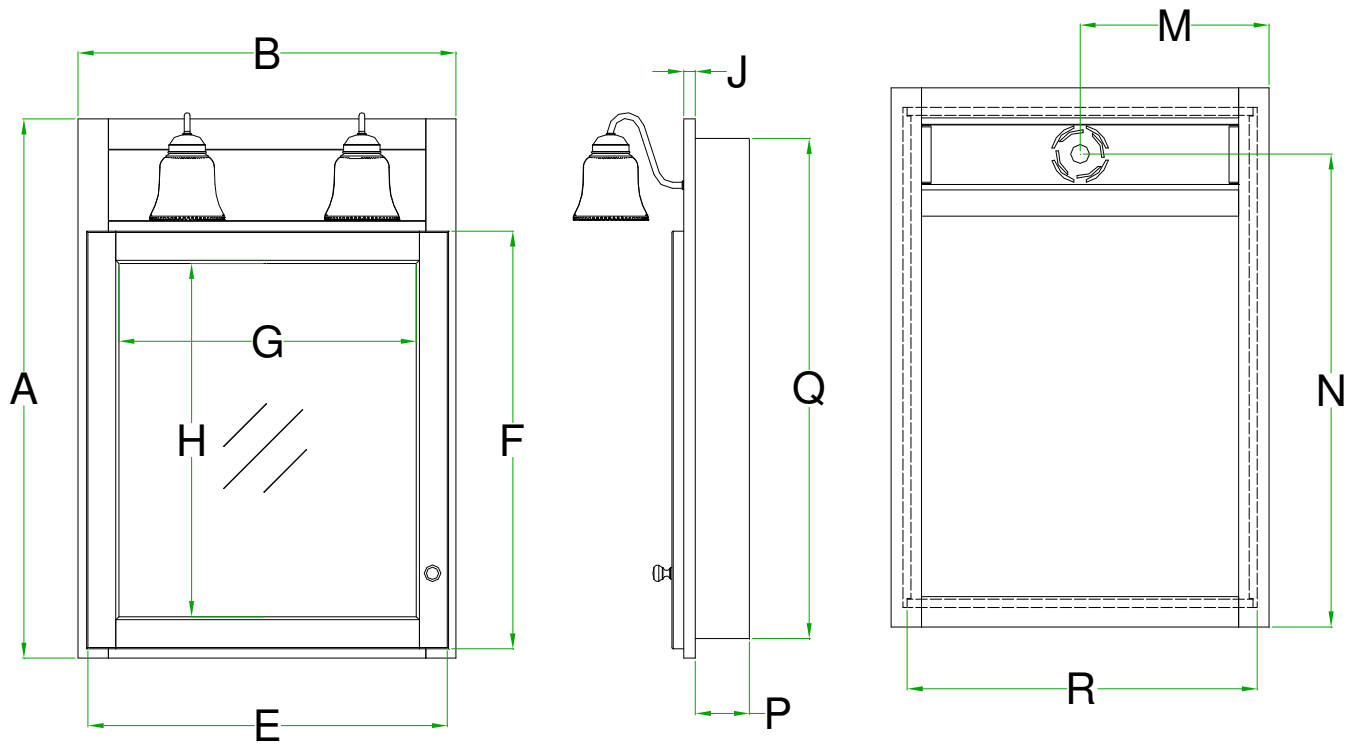

Recessed Mirrored Cabinet With Lights Specifications

Overlay Collections

Coventry, Dover and Jasper

	Cabinet Width		Door		Mirror		Cab Depth J	Electric		Recessed		
	Height A	Width B	Width E	Height F	Width G	Height H		Width M	Height N	Depth P	Height Q	Width R
BM18RG-	30 3/4	18	12 1/2	21 1/4	8	17 1/4	3/4"	9	24	3 1/2	29"	16
BM24RG-	34 1/4	24	21 1/4	25	16 1/2	20 1/4	3/4"	12	30	3 1/2	32 1/4"	23