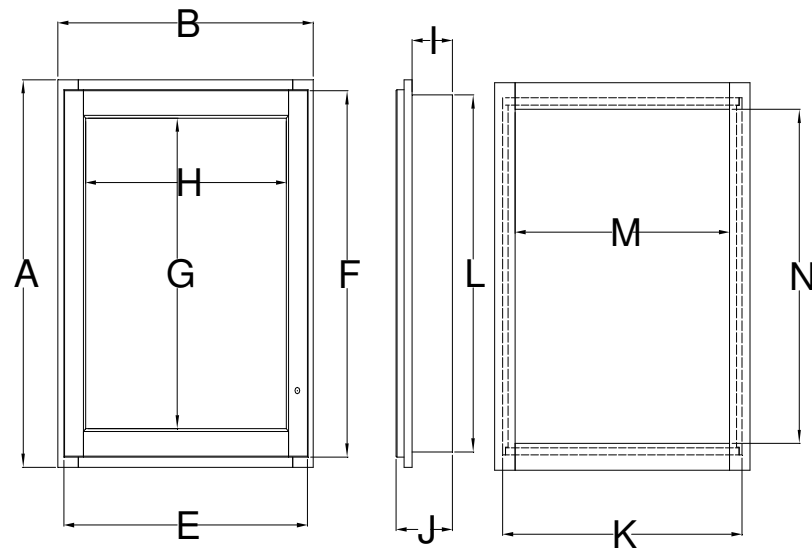

# MIRRORED CABINET SPECIFICATIONS

## Premier Overlay and Molding Overlay Collections Ashford, Gentry, Lambiere, Valencia, Yorkshire, and Zephyr Estate, Heirloom, Monterey, and Nottingham

3D drawing shows Hinge left. For hinge right, replace the "L" in position 7 of the model number with a "R".

All dimensions are shown in inches rounded up or down to the nearest 1/8".

Model	A	B	C	D	E	F	G	H	I	J	K	L
BM16RML	26"	16"	11 3/4"	22 3/4"	14 1/2"	24 1/2"	20 1/2"	10 5/8"	3 1/2"	4 3/4"	13 1/2"	23 7/8"