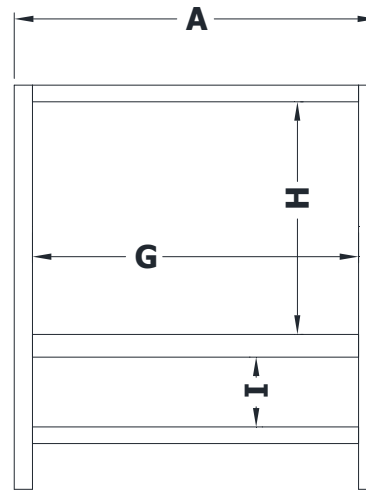

VANITY SPECIFICATIONS

Premier Overlay Collections

Ashford, Gentry, Lambiere, Valencia, Yorkshire, Zephyr

Cabinet height is 33 1/2". All dimensions are shown in inches rounded up or down to the nearest 1/8".

Also available in 16" and 18" deep, depth does not include doors and drawer fronts which add 3/4".

33", 36" and 42" models are not available in 16" depth.

Model	A	B	C	D	E	F	G	H	I
BV2421Q	24"	21 3/4"	21"	19 1/4"	5 3/4"	17 1/2"	21"	19 1/4"	5 3/4"
BV2721Q	27"	21 3/4"	21"	19 1/4"	5 3/4"	17 1/2"	24 1/4"	19 1/4"	5 3/4"
BV3021Q	30"	21 3/4"	21"	19 1/4"	5 3/4"	17 1/2"	27"	19 1/4"	5 3/4"
BV3321Q	33"	21 3/4"	21"	19 1/4"	5 3/4"	17 1/2"	30"	19 1/4"	5 3/4"
BV3621Q	36"	21 3/4"	21"	19 1/4"	5 3/4"	17 1/2"	33 1/4"	19 1/4"	5 3/4"
BV4221Q	42"	21 3/4"	21"	19 1/4"	5 3/4"	17 1/2"	39"	19 1/4"	5 3/4"