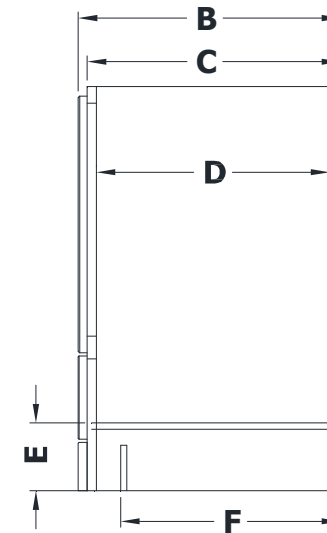

VANITY SPECIFICATIONS

Premier Overlay Collections

Ashford, Gentry, Lambiere, Valencia, Yorkshire, Zephyr

Cabinet height is 33 1/2". All dimensions are shown in inches rounded up or down to the nearest 1/8".

Also available in 16" and 18" deep, depth does not include doors and drawer fronts which add 3/4".

33", 36" and 42" models are not available in 16" depth.

Model	A	B	C	D	E	F	G	H	I
BV2421Q	24"	21 3/4"	21"	19 1/4"	5 3/4"	17 1/2"	21"	19 1/4"	5 3/4"
BV2721Q	27"	21 3/4"	21"	19 1/4"	5 3/4"	17 1/2"	24 1/4"	19 1/4"	5 3/4"
BV3021Q	30"	21 3/4"	21"	19 1/4"	5 3/4"	17 1/2"	27"	19 1/4"	5 3/4"
BV3321Q	33"	21 3/4"	21"	19 1/4"	5 3/4"	17 1/2"	30"	19 1/4"	5 3/4"
BV3621Q	36"	21 3/4"	21"	19 1/4"	5 3/4"	17 1/2"	33 1/4"	19 1/4"	5 3/4"
BV4221Q	42"	21 3/4"	21"	19 1/4"	5 3/4"	17 1/2"	39"	19 1/4"	5 3/4"