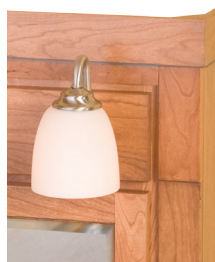

Monterey
Contemporary Crown
Satin Nickel
Dome White Globe