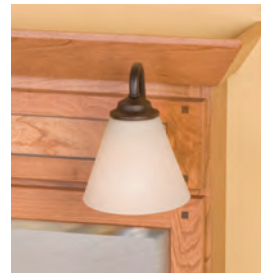

Valencia
Beveled Crown
Oil Rubbed Bronze
Cone Frost Globe