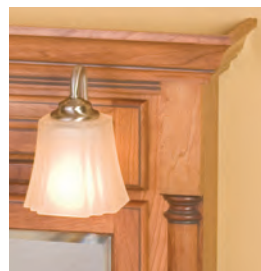

- Bell Alabaster (B)
- Cone Frost (C)
- Dome White (D)
- Square Frost (S)

24" Nottingham Mirrored Cabinet with Lights in Cherry with Medium and Black glaze color.

Featuring:

- Sleek Light Fittings
- No Globe Thumb Screws
- No Face Attachment Nuts
- Bulbs can be LED, Fluorescent, or Incandescent

Nottingham
Traditional Crown
Satin Nickel
Square Frost Globe

Lighting Standards for Royale Collections

Bell Alabaster (B)

Dome White (D)

18" Quentin Mirrored Cabinet with Lights in RTF Maple-White color.

Square Frost (S)