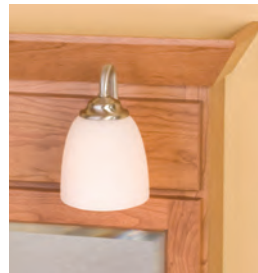

Lambiere
Beveled Crown
Satin Nickel
Dome White Globe