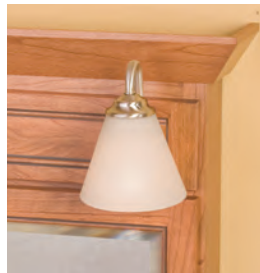

Gentry
Beveled Crown
Satin Nickel
Cone Frost Globe