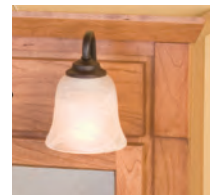

Tuscany
Beveled Crown
Oil Rubbed Bronze
Bell Alabaster Globe