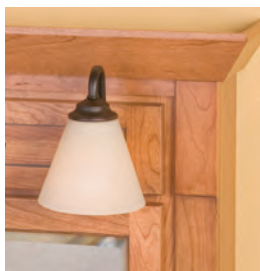

Heirloom
Beveled Crown
Oil Rubbed Bronze
Cone Frost Globe