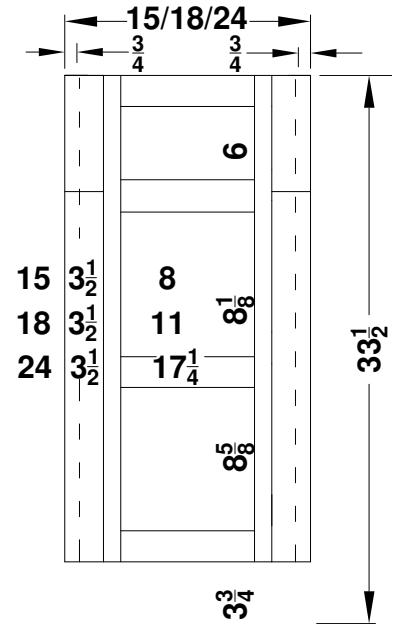

# Base Cabinets for 66"-96" Vanity 3-Piece One Bowl Combinations –Molding Overlay Collections Tuscany and Ulverston

Face frames rails are 1 7/8" except where noted. Cabinet height is 33 1/2". All Dimensions are shown in inches rounded up or down to the nearest 1/8".

**AD/A21521L/18L**  
**AD/A21821L/18L**  
**AD/A22421L/18L**

**BV/B12421N/18N**  
**BV/B12721N/18N**  
**BV/B13021N/18N**  
**BV/B13621N/18N**

**AD/A21521R/18R**  
**AD/A21821R/18R**  
**AD/A22421R/18R**

**BV/B12421L/18L**  
**BV/B12721L/18L**  
**BV/B13021L/18L**  
**BV/B13621L/18L**

**AD/A21521N/18N**  
**AD/A21821N/18N**  
**AD/A22421N/18N**

**BV/B12421R/18R**  
**BV/B12721R/18R**  
**BV/B13021R/18R**  
**BV/B13621R/18R**