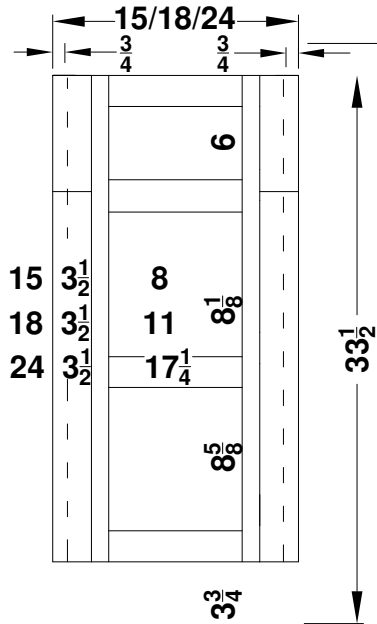

# Base Cabinets for 66"-96" Vanity 3-Piece One Bowl Combinations –Molding Overlay Collections Tuscany and Ulverston

Face frames rails are 1 7/8" except where noted. Cabinet height is 33 1/2". All Dimensions are shown in inches rounded up or down to the nearest 1/8".

**AD/A21521L/18L**  
**AD/A21821L/18L**  
**AD/A22421L/18L**

**BV/B12421N/18N**  
**BV/B12721N/18N**  
**BV/B13021N/18N**  
**BV/B13621N/18N**

**AD/A21521R/18R**  
**AD/A21821R/18R**  
**AD/A22421R/18R**

**BV/B12421L/18L**  
**BV/B12721L/18L**  
**BV/B13021L/18L**  
**BV/B13621L/18L**

**AD/A21521N/18N**  
**AD/A21821N/18N**  
**AD/A22421N/18N**

**BV/B12421R/18R**  
**BV/B12721R/18R**  
**BV/B13021R/18R**  
**BV/B13621R/18R**