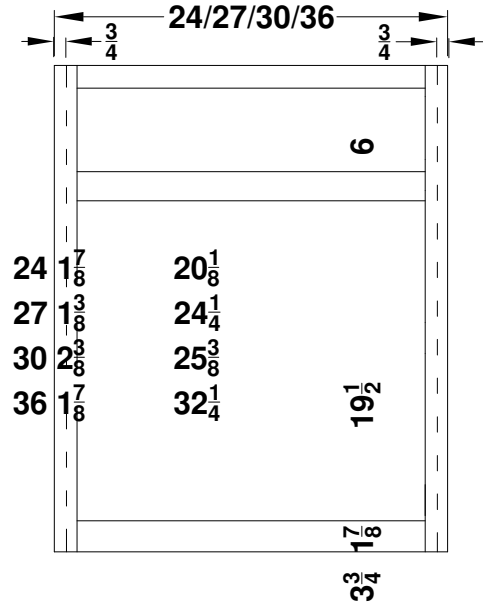

# Base Cabinets for 66"-96" Vanity 3-Piece One Bowl Combinations –Molding Overlay Collections Tuscany and Ulverston

Face frames rails are 1 7/8" except where noted. Cabinet height is 33 1/2". All Dimensions are shown in inches rounded up or down to the nearest 1/8".

**AD/A21521L/18L**  
**AD/A21821L/18L**  
**AD/A22421L/18L**

**BV/B12421N/18N**  
**BV/B12721N/18N**  
**BV/B13021N/18N**  
**BV/B13621N/18N**

**AD/A21521R/18R**  
**AD/A21821R/18R**  
**AD/A22421R/18R**

**BV/B12421L/18L**  
**BV/B12721L/18L**  
**BV/B13021L/18L**  
**BV/B13621L/18L**

**AD/A21521N/18N**  
**AD/A21821N/18N**  
**AD/A22421N/18N**

**BV/B12421R/18R**  
**BV/B12721R/18R**  
**BV/B13021R/18R**  
**BV/B13621R/18R**