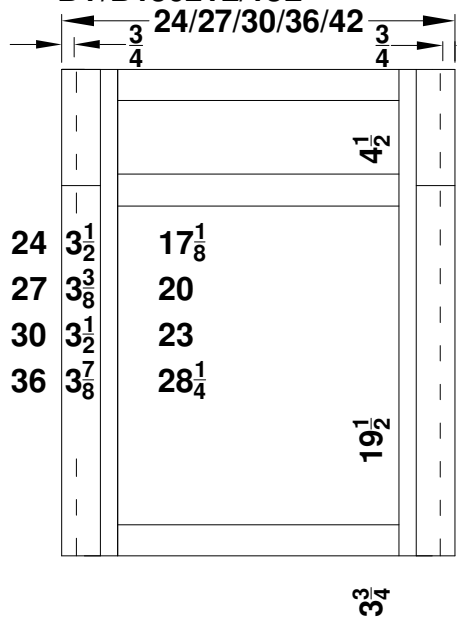

# Base Cabinets for 66"-96" Vanity 3-Piece One Bowl Combinations –Molding Overlay Collections Tuscany and Ulverston

Face frames rails are 1 7/8" except where noted. Cabinet height is 33 1/2". All Dimensions are shown in inches rounded up or down to the nearest 1/8".

**AD/A21521L/18L**  
**AD/A21821L/18L**  
**AD/A22421L/18L**

**BV/B12421N/18N**  
**BV/B12721N/18N**  
**BV/B13021N/18N**  
**BV/B13621N/18N**

**AD/A21521R/18R**  
**AD/A21821R/18R**  
**AD/A22421R/18R**

**BV/B12421L/18L**  
**BV/B12721L/18L**  
**BV/B13021L/18L**  
**BV/B13621L/18L**

**AD/A21521N/18N**  
**AD/A21821N/18N**  
**AD/A22421N/18N**

**BV/B12421R/18R**  
**BV/B12721R/18R**  
**BV/B13021R/18R**  
**BV/B13621R/18R**