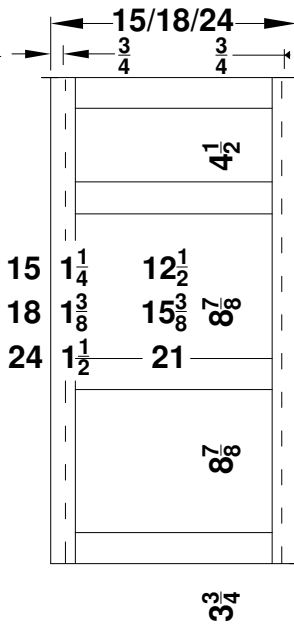

# Base Cabinets for 66"-96" Vanity 3-Piece One Bowl Combinations –Molding Overlay Collections Tuscany and Ulverston

Face frames rails are 1 7/8" except where noted. Cabinet height is 33 1/2". All Dimensions are shown in inches rounded up or down to the nearest 1/8".

**AD/A21521L/18L**  
**AD/A21821L/18L**  
**AD/A22421L/18L**

**BV/B12421N/18N**  
**BV/B12721N/18N**  
**BV/B13021N/18N**  
**BV/B13621N/18N**

**AD/A21521R/18R**  
**AD/A21821R/18R**  
**AD/A22421R/18R**

**BV/B12421L/18L**  
**BV/B12721L/18L**  
**BV/B13021L/18L**  
**BV/B13621L/18L**

**AD/A21521N/18N**  
**AD/A21821N/18N**  
**AD/A22421N/18N**

**BV/B12421R/18R**  
**BV/B12721R/18R**  
**BV/B13021R/18R**  
**BV/B13621R/18R**