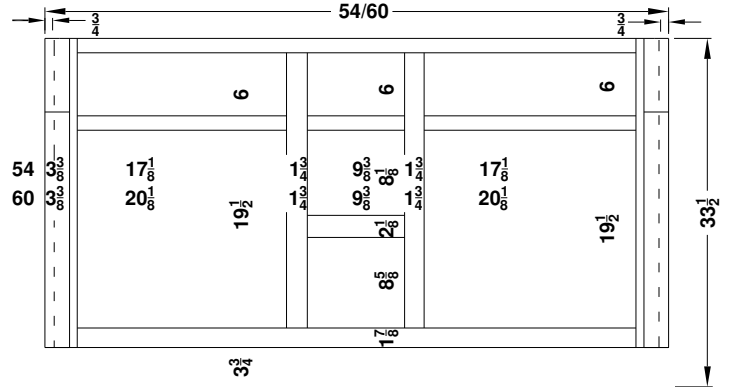

Vanity Specifications-Molding Overlay Collections

Tuscany and Ulverston

Face frame rails are 1 7/8" except where noted. Cabinet height is 33 1/2". All Dimensions are shown in inches rounded up or down to the nearest 1/8".

Vanity Specifications-Molding Overlay Collections

Tuscany and Ulverston

Face frames rails are 1 7/8" except where noted. Cabinet height is 33 1/2". All Dimensions are shown in inches rounded up or down to the nearest 1/8".

BD/B24821-/18-
BD/B25421-/18-
BD/B26021-/18-

BV/B14821-/18-
BV/B15421-/18-
BV/B16021-/18-

BD/B248BFE
BD/B254BFE
BD/B260BFE

BD/B25421M/18M
BD/B26021M/18M

BV/B148BF-
BV/B154BF-
BV/B160BF-