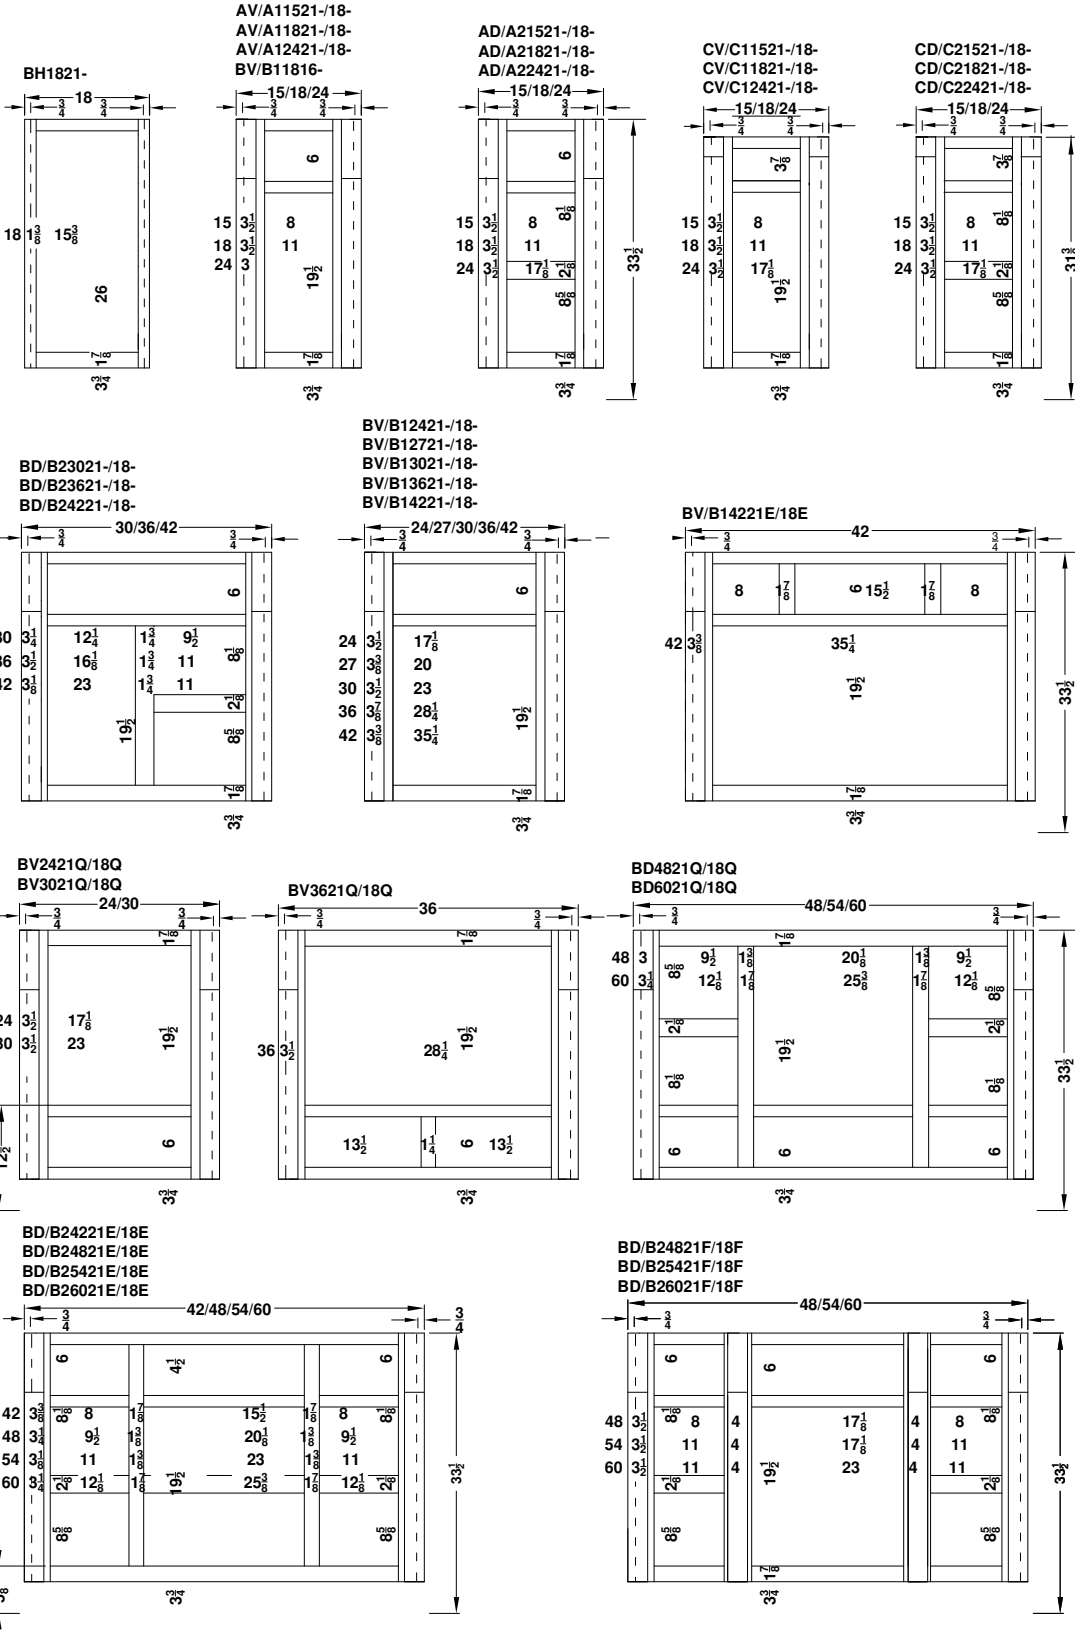

Vanity Specifications-Molding Overlay Collections

Tuscany and Ulverston

Face frame rails are 1 7/8" except where noted. Cabinet height is 33 1/2". All Dimensions are shown in inches rounded up or down to the nearest 1/8".

Vanity Specifications-Molding Overlay Collections

Tuscany and Ulverston

Face frames rails are 1 7/8" except where noted. Cabinet height is 33 1/2". All Dimensions are shown in inches rounded up or down to the nearest 1/8".

BD/B24821-/18-
BD/B25421-/18-
BD/B26021-/18-

BV/B14821-/18-
BV/B15421-/18-
BV/B16021-/18-

BD/B248BFE
BD/B254BFE
BD/B260BFE

BD/B25421M/18M
BD/B26021M/18M

BV/B148BF-
BV/B154BF-
BV/B160BF-