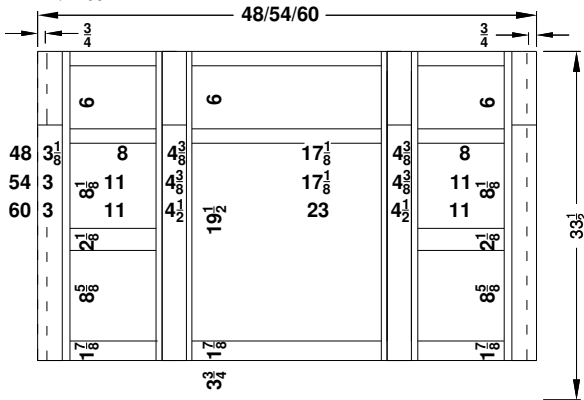

Vanity Specifications-Molding Overlay Collections

Tuscany and Ulverston

Face frame rails are 1 7/8" except where noted. Cabinet height is 33 1/2". All Dimensions are shown in inches rounded up or down to the nearest 1/8".

Vanity Specifications-Molding Overlay Collections

Tuscany and Ulverston

Face frames rails are 1 7/8" except where noted. Cabinet height is 33 1/2". All Dimensions are shown in inches rounded up or down to the nearest 1/8".

BD/B24821-/18-
BD/B25421-/18-
BD/B26021-/18-

BV/B14821-/18-
BV/B15421-/18-
BV/B16021-/18-

BD/B248BFE
BD/B254BFE
BD/B260BFE

BD/B25421M/18M
BD/B26021M/18M

BV/B148BF-
BV/B154BF-
BV/B160BF-