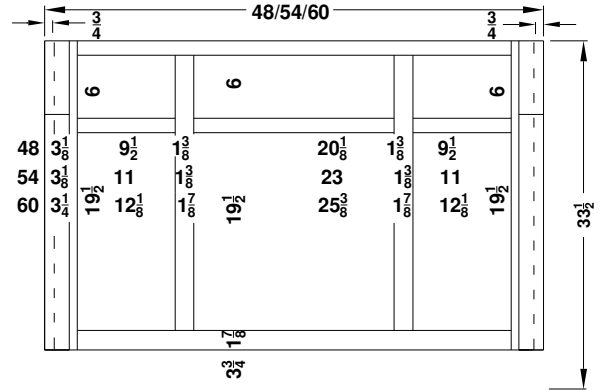

Vanity Specifications-Molding Overlay Collections

Tuscany and Ulverston

Face frame rails are 1 7/8" except where noted. Cabinet height is 33 1/2". All Dimensions are shown in inches rounded up or down to the nearest 1/8".

Vanity Specifications-Molding Overlay Collections

Tuscany and Ulverston

Face frames rails are 1 7/8" except where noted. Cabinet height is 33 1/2". All Dimensions are shown in inches rounded up or down to the nearest 1/8".

BD/B24821-/18-
BD/B25421-/18-
BD/B26021-/18-

BV/B14821-/18-
BV/B15421-/18-
BV/B16021-/18-

BD/B248BFE
BD/B254BFE
BD/B260BFE

BD/B25421M/18M
BD/B26021M/18M

BV/B148BF-
BV/B154BF-
BV/B160BF-