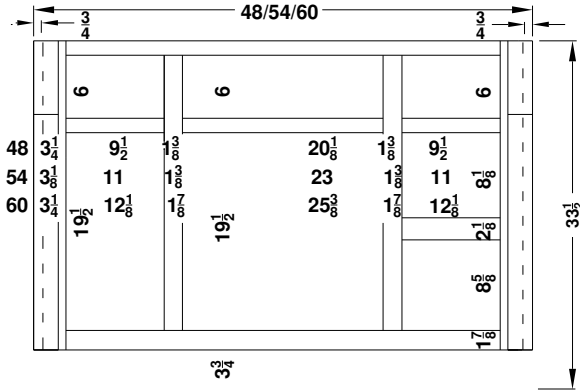

Vanity Specifications-Molding Overlay Collections

Tuscany and Ulverston

Face frame rails are 1 7/8" except where noted. Cabinet height is 33 1/2". All Dimensions are shown in inches rounded up or down to the nearest 1/8".

Vanity Specifications-Molding Overlay Collections

Tuscany and Ulverston

Face frames rails are 1 7/8" except where noted. Cabinet height is 33 1/2". All Dimensions are shown in inches rounded up or down to the nearest 1/8".

BD/B24821-/18-
BD/B25421-/18-
BD/B26021-/18-

BV/B14821-/18-
BV/B15421-/18-
BV/B16021-/18-

BD/B248BFE
BD/B254BFE
BD/B260BFE

BD/B25421M/18M
BD/B26021M/18M

BV/B148BF-
BV/B154BF-
BV/B160BF-