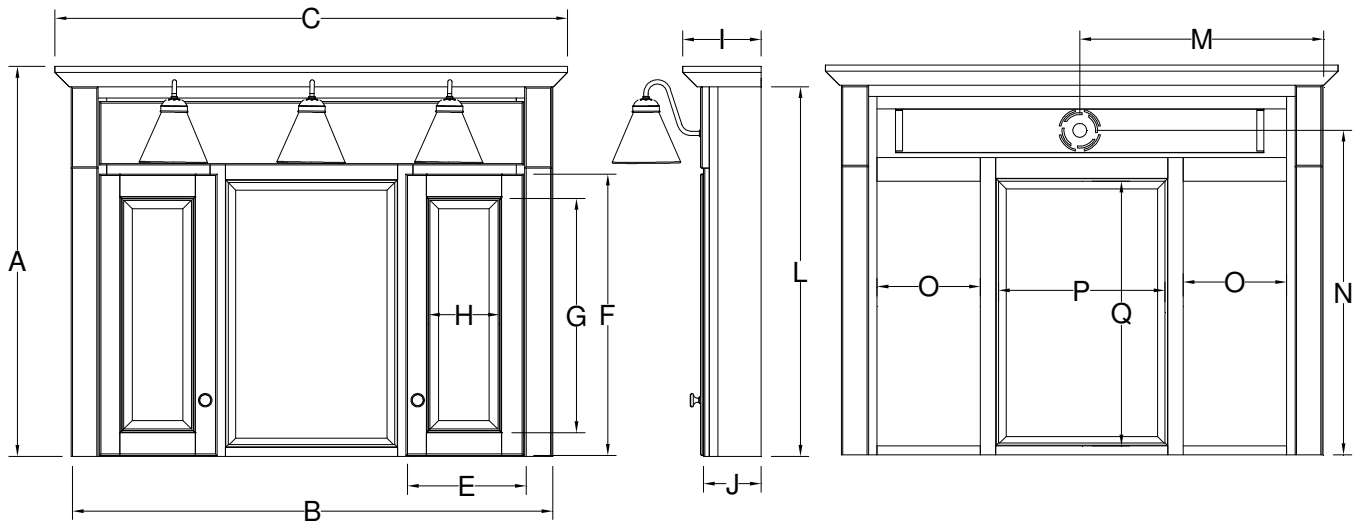

Mirrored Cabinet Specifications

Molding Overlay Collections

Tuscany and Ulverston

Two Door Cabinets

| | Cab/w Crown | | Crown | Sill | Door | | Mirror | | Crown | Cab | Sill | Cab | Electric | | Storage | Center Mirror | |
|---------|-------------|------------|------------|------------|------------|-------------|-------------|------------|------------|------------|------------|------------|------------|-------------|------------|---------------|-------------|
| | Height A | Width B | Width C | Width D | Width E | Height F | Height G | Width H | Depth I | Depth J | Depth K | Hegnt L | Width M | Height N | Width O | Width P | Height Q |
| BM42SL- | 37 5/8 | 42 | 44 1/2 | NA | 10 1/2 | 28 3/4 | 24 3/4 | 6 1/2 | 5 1/2 | 4 1/2 | NA | 32 7/8 | 21 | 32 1/2 | 9 | 14 1/2 | 25 1/8 |
| BM48SL- | 37 5/8 | 48 | 50 1/2 | NA | 12 | 28 3/4 | 24 3/4 | 8 | 5 1/2 | 4 1/2 | NA | 32 7/8 | 24 | 32 1/2 | 11 | 16 1/8 | 25 1/8 |

Note: The 48" cabinet will have 4 light globes.

Two Door Cabinets

| | Cab/w Crown | | Crown | Sill | Door | | Mirror | | Crown | Cab | Sill | Cab | Electric | | Storage | Center Mirror | |
|---------|-------------|------------|------------|------------|------------|-------------|-------------|------------|------------|------------|------------|------------|------------|-------------|------------|---------------|-------------|
| | Height A | Width B | Width C | Width D | Width E | Height F | Height G | Width H | Depth I | Depth J | Depth K | Hegnt L | Width M | Height N | Width O | Width P | Height Q |
| BM42SM- | 33 5/8 | 42 | 44 1/2 | NA | 10 1/2 | 28 3/4 | 24 3/4 | 6 1/2 | 5 1/2 | 4 1/2 | NA | 36 | NA | NA | 9 | 14 1/2 | 25 1/8 |
| BM48SM- | 33 5/8 | 48 | 50 1/2 | NA | 12 | 28 3/4 | 24 3/4 | 8 | 5 1/2 | 4 1/2 | NA | 36 | NA | NA | 11 | 16 1/8 | 25 1/8 |