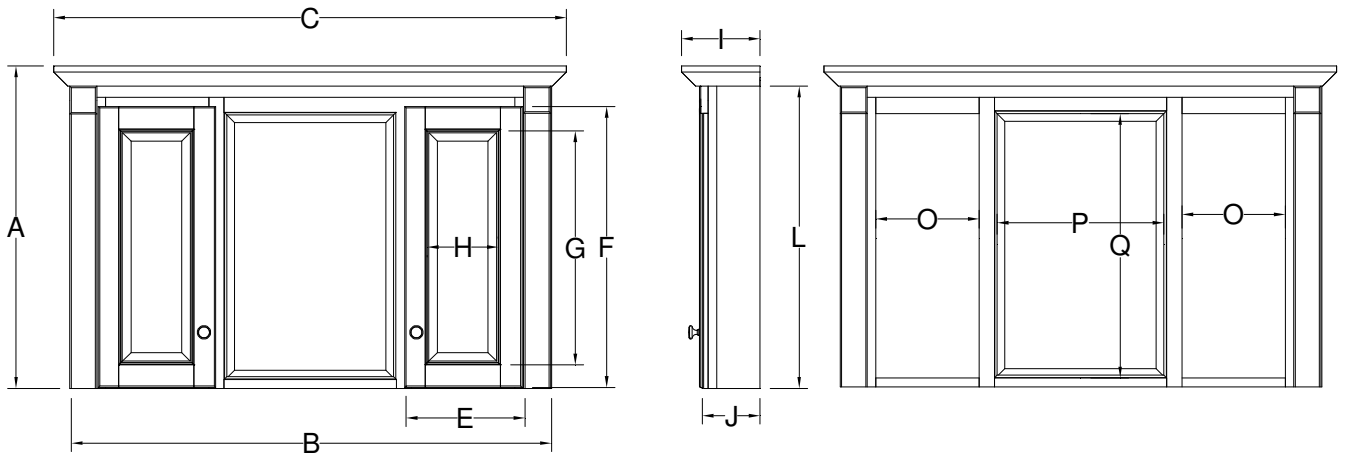

Mirrored Cabinet Specifications

Molding Overlay Collections

Tuscany and Ulverston

Two Door Cabinets

| | Cab/w Crown | | Crown | Sill | Door | | Mirror | | Crown | Cab | Sill | Cab | Electric | | Storage | Center Mirror | |
|---------|-------------|------------|------------|------------|------------|-------------|-------------|------------|------------|------------|------------|------------|------------|-------------|------------|---------------|-------------|
| | Height A | Width B | Width C | Width D | Width E | Height F | Height G | Width H | Depth I | Depth J | Depth K | Hegnt L | Width M | Height N | Width O | Width P | Height Q |
| BM42SL- | 37 5/8 | 42 | 44 1/2 | NA | 10 1/2 | 28 3/4 | 24 3/4 | 6 1/2 | 5 1/2 | 4 1/2 | NA | 32 7/8 | 21 | 32 1/2 | 9 | 14 1/2 | 25 1/8 |
| BM48SL- | 37 5/8 | 48 | 50 1/2 | NA | 12 | 28 3/4 | 24 3/4 | 8 | 5 1/2 | 4 1/2 | NA | 32 7/8 | 24 | 32 1/2 | 11 | 16 1/8 | 25 1/8 |

Note: The 48" cabinet will have 4 light globes.

Two Door Cabinets

| | Cab/w Crown | | Crown | Sill | Door | | Mirror | | Crown | Cab | Sill | Cab | Electric | | Storage | Center Mirror | |
|---------|-------------|------------|------------|------------|------------|-------------|-------------|------------|------------|------------|------------|------------|------------|-------------|------------|---------------|-------------|
| | Height A | Width B | Width C | Width D | Width E | Height F | Height G | Width H | Depth I | Depth J | Depth K | Hegnt L | Width M | Height N | Width O | Width P | Height Q |
| BM42SM- | 33 5/8 | 42 | 44 1/2 | NA | 10 1/2 | 28 3/4 | 24 3/4 | 6 1/2 | 5 1/2 | 4 1/2 | NA | 36 | NA | NA | 9 | 14 1/2 | 25 1/8 |
| BM48SM- | 33 5/8 | 48 | 50 1/2 | NA | 12 | 28 3/4 | 24 3/4 | 8 | 5 1/2 | 4 1/2 | NA | 36 | NA | NA | 11 | 16 1/8 | 25 1/8 |