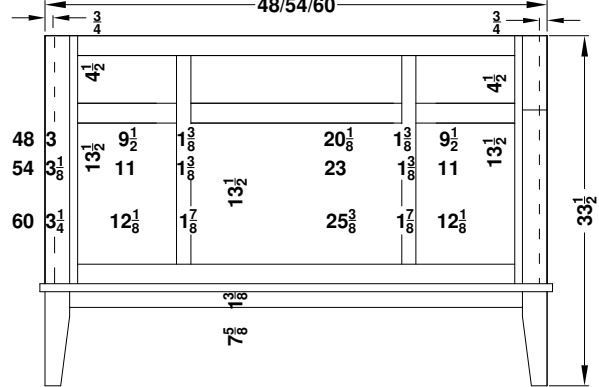

## Tuscany and Ulverston

Face frame rails are 1 7/8" except where noted. Cabinet height is 33 1/2". The sill adds 1" to the width of the cabinet. All Dimensions are shown in inches rounded up or down to the nearest 1/8".

DVD12421-/18-  
 DVD12721-/18-  
 DV/D13021-/18-  
 DV/D13621-/18-

DV/D14221E/18E

DD/D24221E/18E  
 DD/D24821E/18E  
 DD/D25421E/18E  
 DD/D26021E/18E

DV/D14821-/18-  
 DV/D15421-/18-  
 DV/D16021-/18-

DD/D26021M/18M