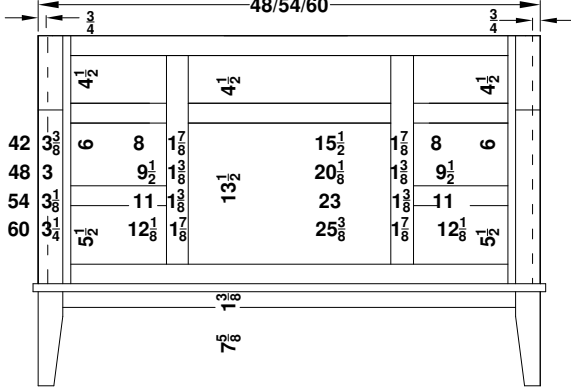

## Tuscany and Ulverston

Face frame rails are 1 7/8" except where noted. Cabinet height is 33 1/2". The sill adds 1" to the width of the cabinet. All Dimensions are shown in inches rounded up or down to the nearest 1/8".

DVD12421-/18-  
 DVD12721-/18-  
 DV/D13021-/18-  
 DV/D13621-/18-

DV/D14221E/18E

DD/D24221E/18E  
 DD/D24821E/18E  
 DD/D25421E/18E  
 DD/D26021E/18E

DV/D14821-/18-  
 DV/D15421-/18-  
 DV/D16021-/18-

DD/D26021M/18M