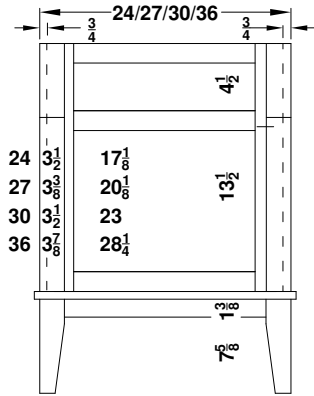

Dresser Specifications-Molding Overlay Collections

Tuscany and Ulverston

Face frame rails are 1 7/8" except where noted. Cabinet height is 33 1/2". The sill adds 1" to the width of the cabinet. All Dimensions are shown in inches rounded up or down to the nearest 1/8".

DVD12421-/18-
DVD12721-/18-
DV/D13021-/18-
DV/D13621-/18-