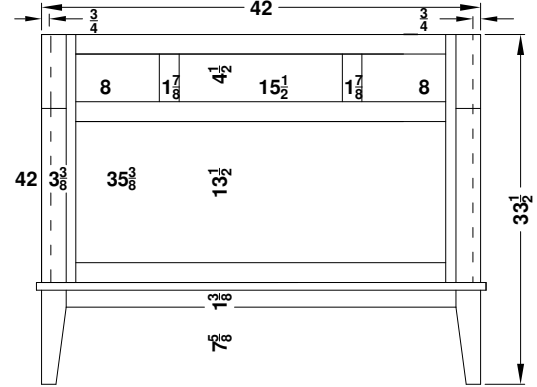

# Dresser Specifications-Molding Overlay Collections

## Tuscany and Ulverston

Face frame rails are 1 7/8" except where noted. Cabinet height is 33 1/2". The sill adds 1" to the width of the cabinet. All Dimensions are shown in inches rounded up or down to the nearest 1/8".

DVD12421-/18-  
 DVD12721-/18-  
 DV/D13021-/18-  
 DV/D13621-/18-

DV/D14221E/18E

DD/D24221E/18E  
 DD/D24821E/18E  
 DD/D25421E/18E  
 DD/D26021E/18E

DV/D14821-/18-  
 DV/D15421-/18-  
 DV/D16021-/18-

DD/D26021M/18M