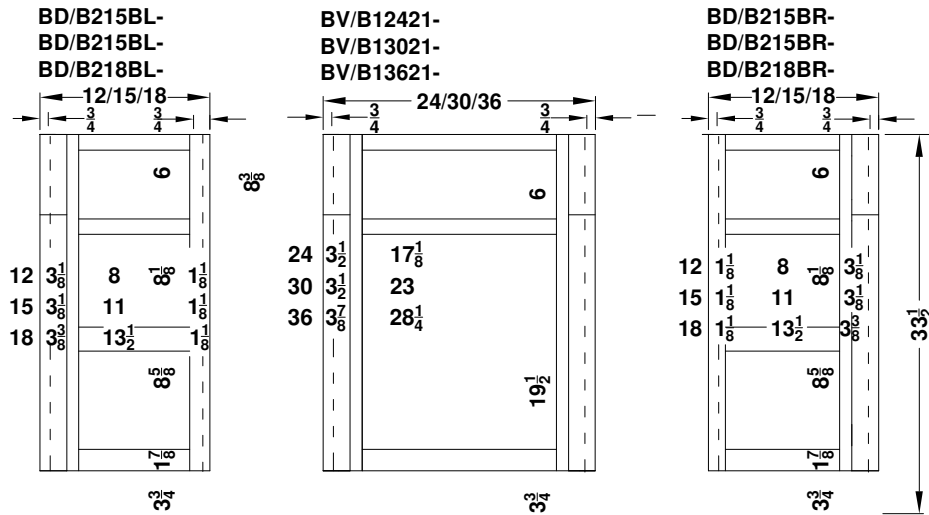

# Breakfront Vanities 66"-72" and Bowl Left/Right Specifications-Molding Overlay Collections Tuscany and Ulverston

Face frame rails are 1 3/8" except where noted. Cabinet height is 33 1/2". All Dimensions are shown in inches rounded up or down to the nearest 1/8".

36" Breakfront Left  
39" Breakfront Left  
45" Breakfront Left  
48" Breakfront Left

36" Breakfront Right  
39" Breakfront Right  
45" Breakfront Right  
48" Breakfront Right