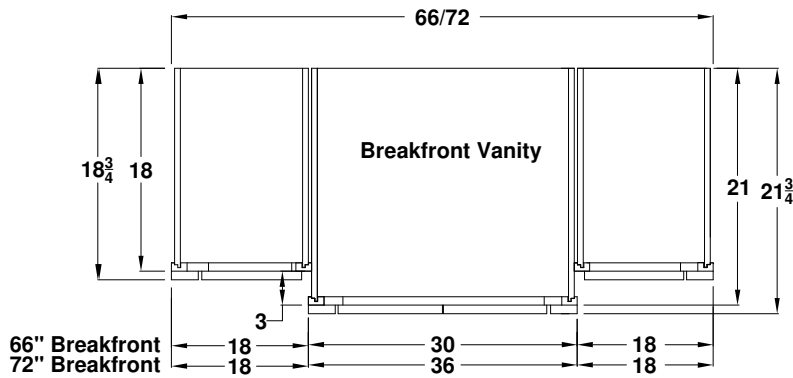

# Breakfront Vanities 66"-72" and Bowl Left/Right Specifications-Molding Overlay Collections Tuscany and Ulverston

Face frame rails are 1 3/8" except where noted. Cabinet height is 33 1/2". All Dimensions are shown in inches rounded up or down to the nearest 1/8".

36" Breakfront Left  
39" Breakfront Left  
45" Breakfront Left  
48" Breakfront Left

36" Breakfront Right  
39" Breakfront Right  
45" Breakfront Right  
48" Breakfront Right