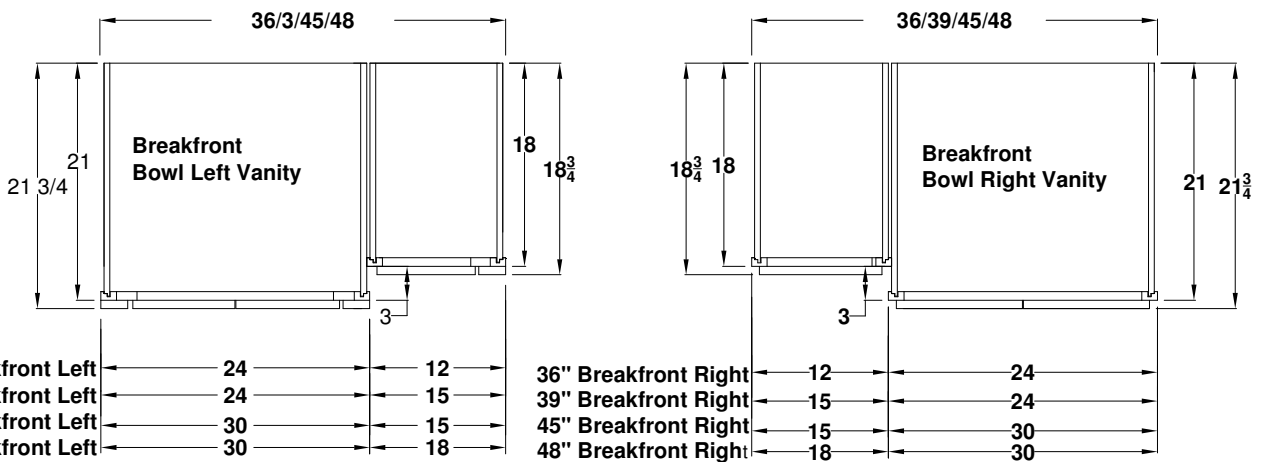

# Breakfront Vanities 66"-72" and Bowl Left/Right Specifications-Molding Overlay Collections Tuscany and Ulverston

Face frame rails are 1 3/8" except where noted. Cabinet height is 33 1/2". All Dimensions are shown in inches rounded up or down to the nearest 1/8".

36" Breakfront Left  
39" Breakfront Left  
45" Breakfront Left  
48" Breakfront Left

36" Breakfront Right  
39" Breakfront Right  
45" Breakfront Right  
48" Breakfront Right