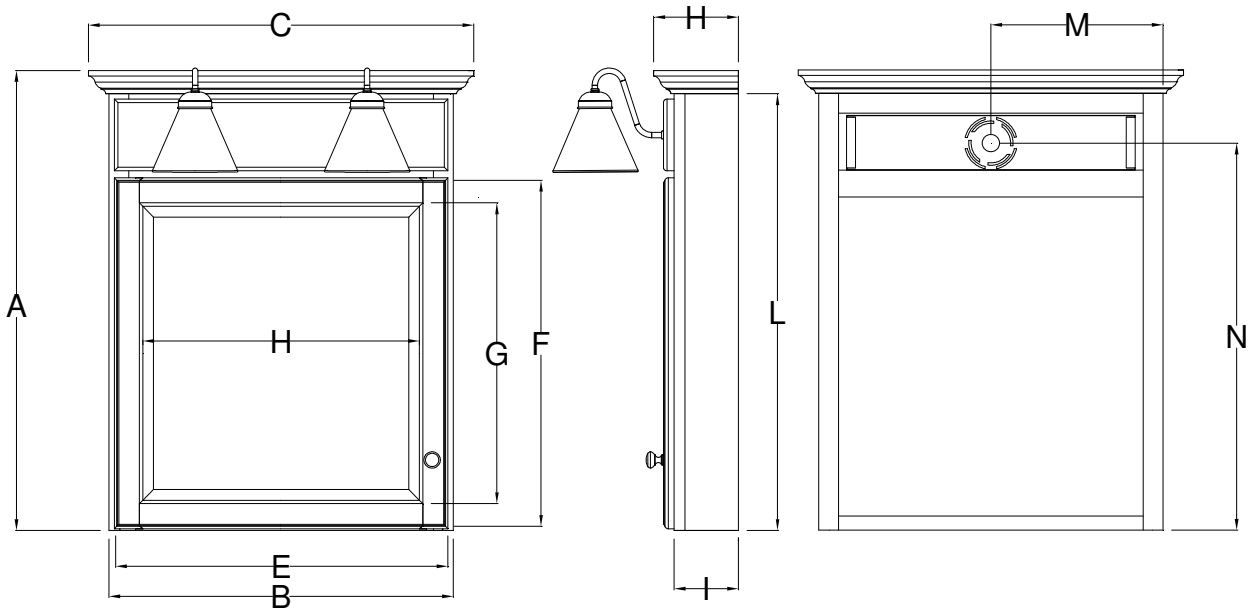

Mirrored Cabinet Specifications

Overlay Collections

Bedford, Quentin and Revere

One Door Cabinets

	Cabinet		Crown	Sill	Door		Mirror		Crown	Cab	Sill	Cab	Electric	
	Height A	Width B	Width C	Width D	Width E	Height F	Height G	Width H	Depth I	Depth J	Depth K	Hegnt L	Width M	Height N
BM18SLL	36	18	20 1/2	NA	17 1/4	28 3/4	24 3/4	13 5/8	6 5/8	4 1/2	NA	35 1/8	9	31 3/4
BM24SLL	36	24	26 1/2	NA	23 1/4	28 3/4	24 3/4	19 5/8	6 5/8	4 1/2	NA	35 1/8	12	31 3/4
BM24BF-	36	24	26 1/2	NA	23 1/4	28 3/4	24 3/4	19 5/8	8 1/8	6	NA	35 1/8	12	31 3/4

Two Door Cabinets

	Cabinet		Crown	Sill	Door		Mirror		Crown	Cab	Sill	Cab	Electric	
	Height A	Width B	Width C	Width D	Width E	Height F	Height G	Width H	Depth I	Depth J	Depth K	Hegnt L	Width M	Height N
BM30SL-	36	30	32 1/2	NA	14 1/2	28 3/4	24 3/4	12 5/8	6 5/8	4 1/2	NA	35 1/8	15	31 3/4
BM30BF-	36	30	32 1/2	NA	14 1/2	28 3/4	24 3/4	12 5/8	8 1/8	6	NA	35 1/8	15	31 3/4

Note: The 30" cabinet will have 3 light globes.