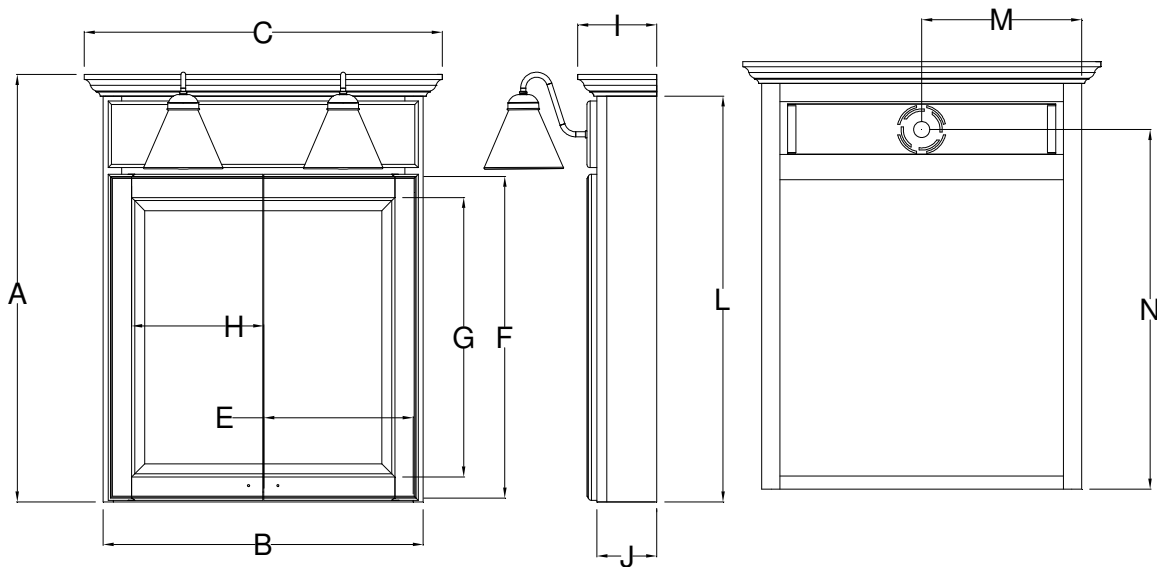

Mirrored Cabinet Specifications

Overlay Collections

Bedford, Quentin and Revere

One Door Cabinets

	Cabinet		Crown	Sill	Door		Mirror		Crown	Cab	Sill	Cab	Electric	
	Height A	Width B	Width C	Width D	Width E	Height F	Height G	Width H	Depth I	Depth J	Depth K	Hegnt L	Width M	Height N
BM18SLL	36	18	20 1/2	NA	17 1/4	28 3/4	24 3/4	13 5/8	6 5/8	4 1/2	NA	35 1/8	9	31 3/4
BM24SLL	36	24	26 1/2	NA	23 1/4	28 3/4	24 3/4	19 5/8	6 5/8	4 1/2	NA	35 1/8	12	31 3/4
BM24BF-	36	24	26 1/2	NA	23 1/4	28 3/4	24 3/4	19 5/8	8 1/8	6	NA	35 1/8	12	31 3/4

Two Door Cabinets

	Cabinet		Crown	Sill	Door		Mirror		Crown	Cab	Sill	Cab	Electric	
	Height A	Width B	Width C	Width D	Width E	Height F	Height G	Width H	Depth I	Depth J	Depth K	Hegnt L	Width M	Height N
BM30SL-	36	30	32 1/2	NA	14 1/2	28 3/4	24 3/4	12 5/8	6 5/8	4 1/2	NA	35 1/8	15	31 3/4
BM30BF-	36	30	32 1/2	NA	14 1/2	28 3/4	24 3/4	12 5/8	8 1/8	6	NA	35 1/8	15	31 3/4

Note: The 30" cabinet will have 3 light globes.