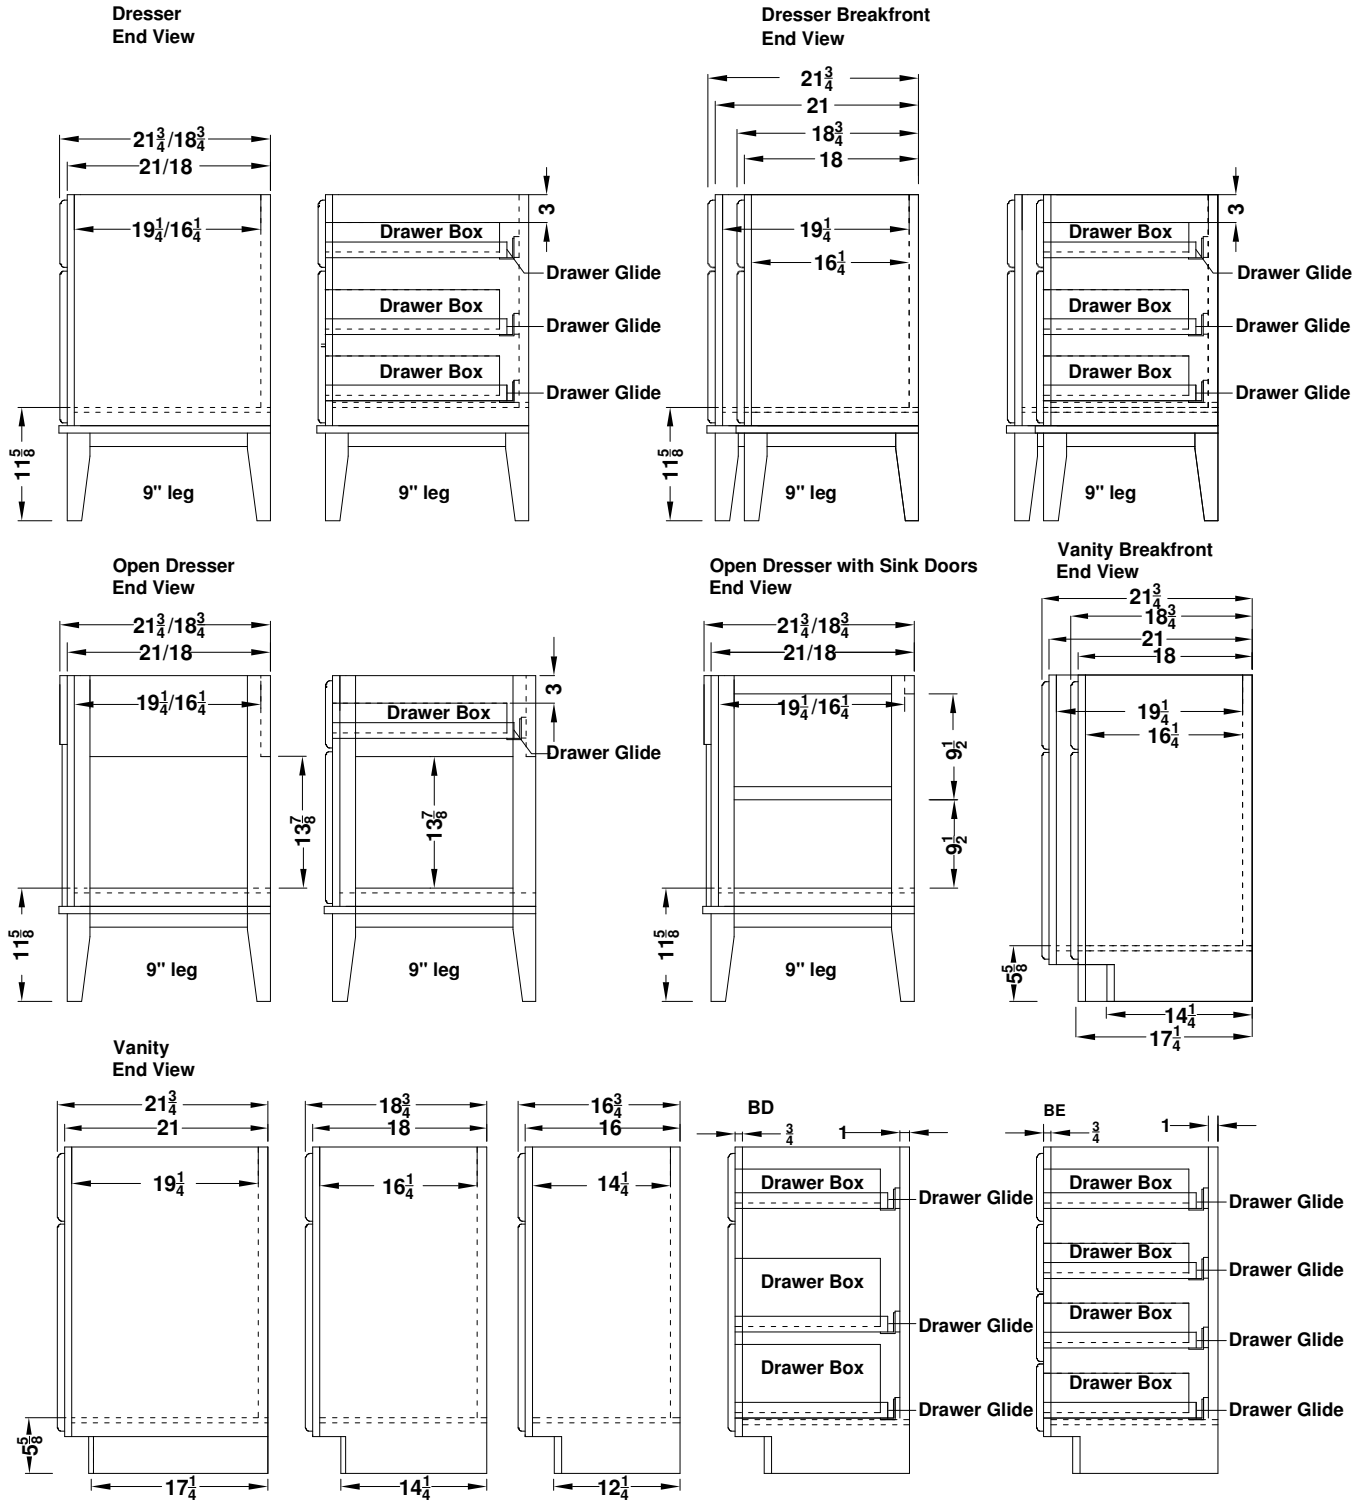

# Cabinet End & Drawer Box Specifications

### Bedford, Quentin and Revere

Cabinet height is 33 1/2". All Dimensions are shown in inches rounded up or down to the nearest 1/8".

- Drawer box widths are approximately 3/8" narrower than the drawer opening.
- The inside dimensions are 1 1/4" less than outside dimensions.
- The 12" deep cabinet has a 9" long drawer box, the 15" deep cabinet has a 12" long drawer box, the 18" deep cabinet has a 15" long drawer box, the 21" cabinet has 18" long drawer box and the 24" cabinet has a 21" long drawer box.