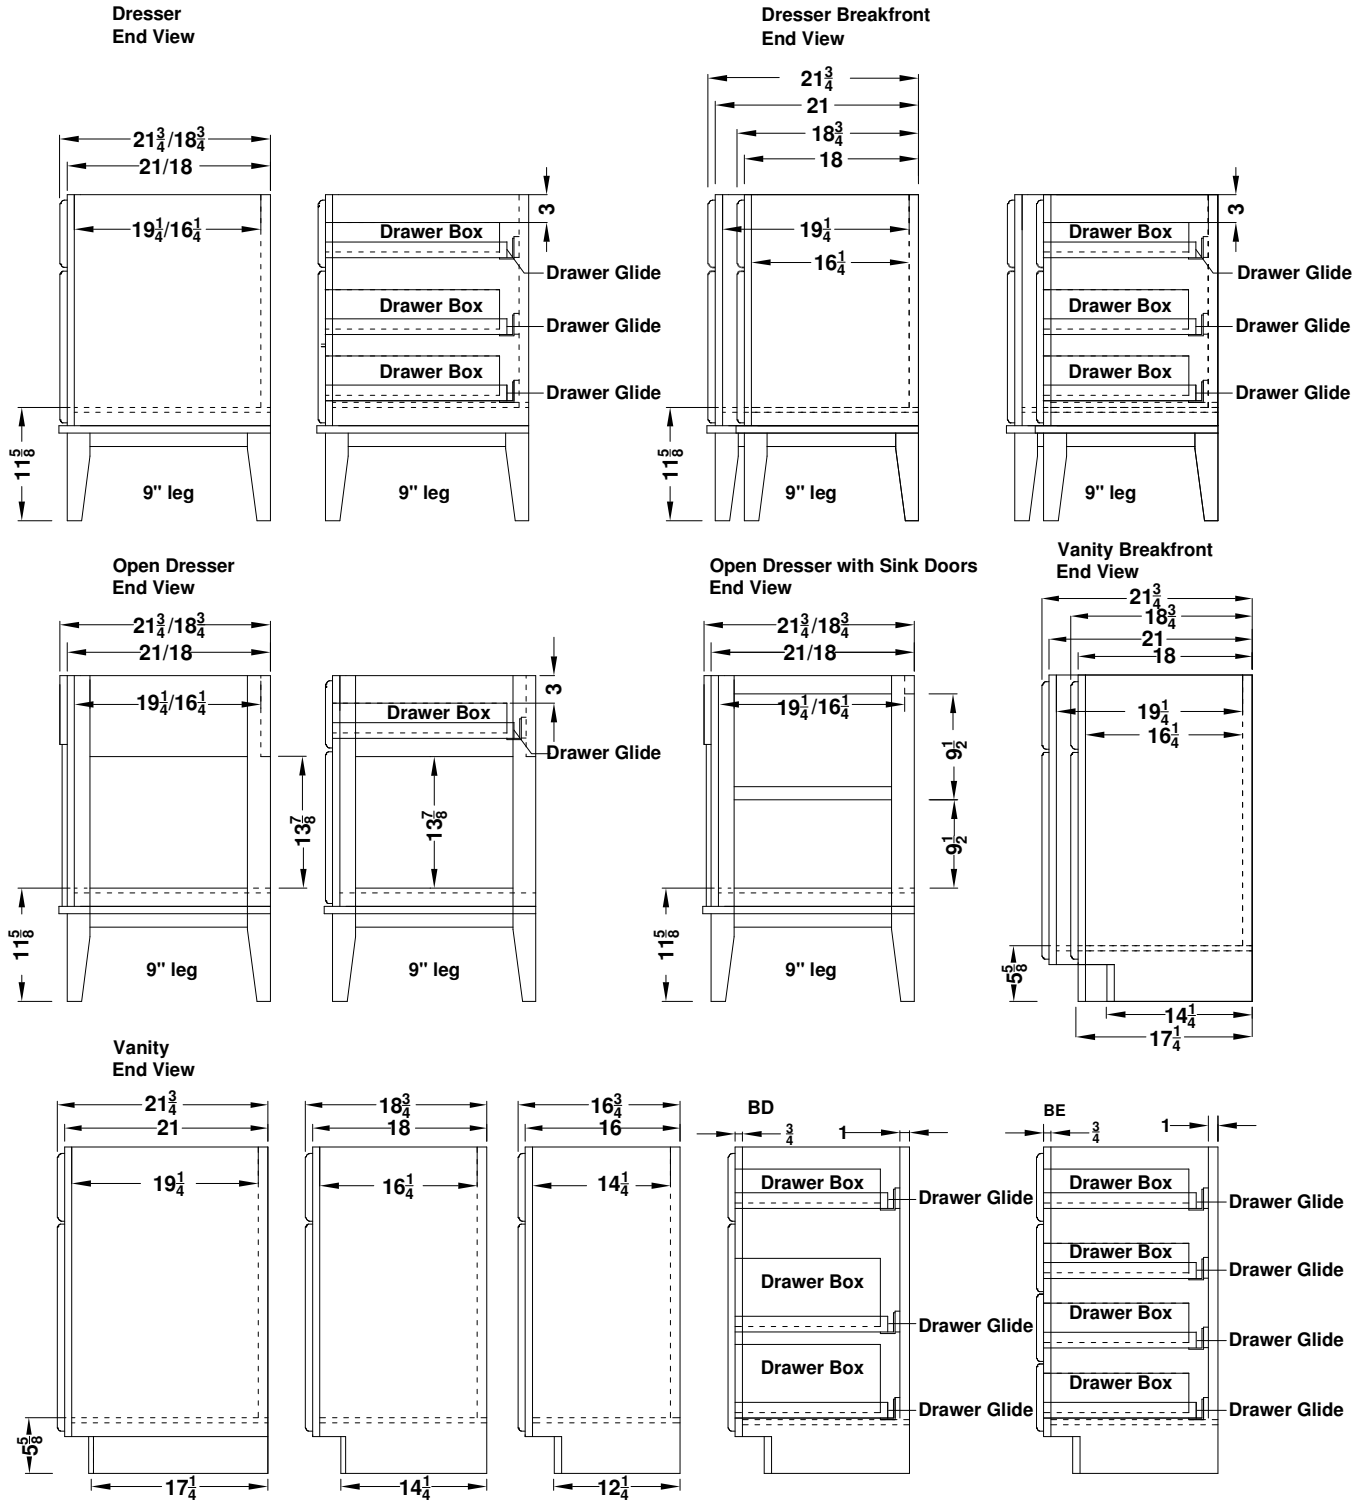

Cabinet End & Drawer Box Specifications

Overlay Collections

Bedford, Quentin and Revere

Cabinet height is 33 1/2". All Dimensions are shown in inches rounded up or down to the nearest 1/8".

- Drawer box widths are approximately 3/8" narrower than the drawer opening.
- The inside dimensions are 1 1/4" less than outside dimensions.
- The 12" deep cabinet has a 9" long drawer box, the 15" deep cabinet has a 12" long drawer box, the 18" deep cabinet has a 15" long drawer box, the 21" cabinet has 18" long drawer box and the 24" cabinet has a 21" long drawer box.