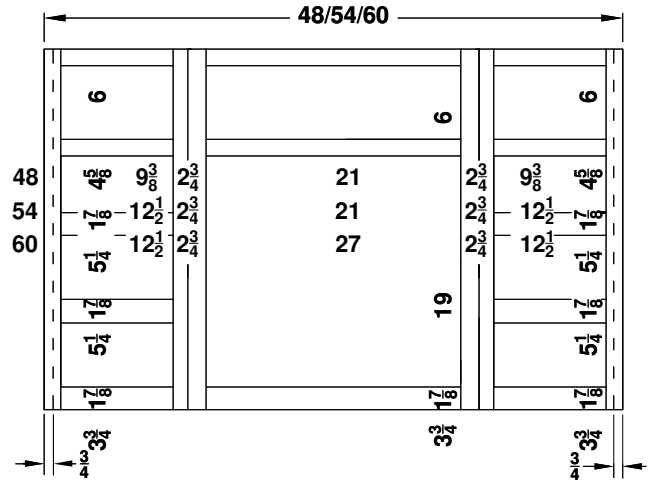

Breakfront Vanity Specifications Overlay Collection

Bedford, Quentin and Revere

Face frame stiles are 1 1/2" and rails are 1 3/8" except where noted. Cabinet height is 33 1/2". All Dimensions are shown in inches rounded up or down to the nearest 1/8".

**BD/B248BF-
BD/B254BF-
BD/B260BF-**

**BE48BF-
BE54BF-
BE60BF-**

**BV48BF-
BV54BF-
BV60BF-**