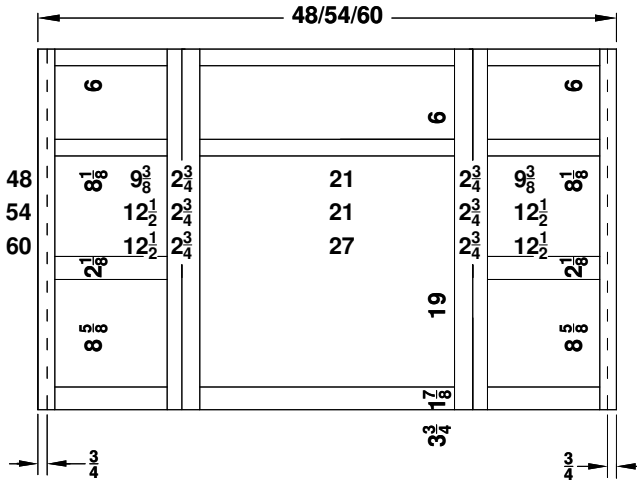

Breakfront Vanity Specifications Overlay Collection

Bedford, Quentin and Revere

Face frame stiles are 1 1/2" and rails are 1 3/8" except where noted. Cabinet height is 33 1/2". All Dimensions are shown in inches rounded up or down to the nearest 1/8".

**BD/B248BF-
BD/B254BF-
BD/B260BF-**

**BE48BF-
BE54BF-
BE60BF-**

**BV48BF-
BV54BF-
BV60BF-**