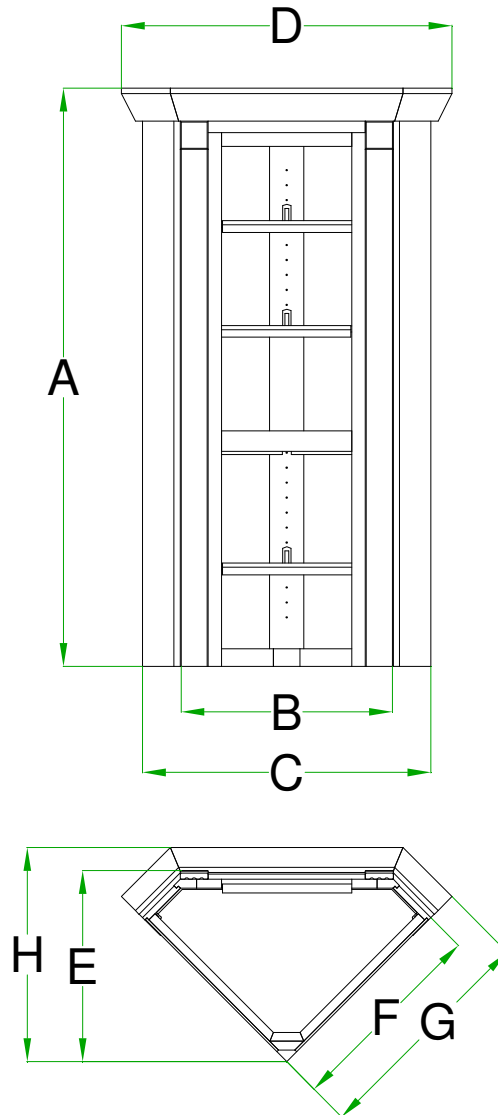

Corner Counter Wall Cabinets Molding Overlay Collections

Estate, Fireside, Heirloom, Monterey and Nottingham

All Dimensions are shown in inches rounded up or down to the nearest 1/8".

	Cabinet		Width Wall to Wall C	CrownWidth Wall to Wall D	Depth Corner to front E	Depth Along Wall F	Crown depth along Wall G	Crown Depth Corner to front H
	Height A	Width B						
TG15CRL/R	48 3/4	15	21 3/8	25	14 1/2	15	17 1/2	16
TG15CRL/R Monterey	48 3/4	15	21 3/8	21 3/8	14 1/2	15	15	14 1/2
TG18CRL/R	48 3/4	18	24 1/4	27 1/8	16	17 1/8	19 5/8	18
TG18CRL/R Monterey	48 3/4	18	24 1/4	24 1/4	16	17 1/8	17 1/8	16
TK15CRL/R	48 3/4	15	21 3/8	25	14 1/2	15	17 1/2	16
TK15CRL/R Monterey	48 3/4	15	21 3/8	21 3/8	14 1/2	15	15	14 1/2
TK18CRL/R	48 3/4	18	24 1/4	27 1/8	16	17 1/8	19 5/8	18
TK18CRL/R Monterey	48 3/4	18	24 1/4	24 1/4	16	17 1/8	17 1/8	16
TM15CRL/R	48 3/4	15	21 3/8	25	14 1/2	15	17 1/2	16
TM15CRL/R Monterey	48 3/4	15	21 3/8	21 3/8	14 1/2	15	15	14 1/2
TM18CRL/R	48 3/4	18	24 2/4	27 1/8	16	17 1/8	19 5/8	18
TM18CRL/R Monterey	48 3/4	18	24 1/4	24 1/4	16	17 1/8	17 1/8	16