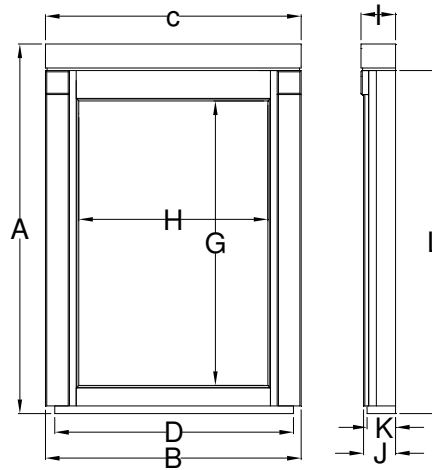

Framed Mirror

	Height A	Width B	Width C	Width D	Width E	Height F	Height G	Width H	Depth I	Depth J	Depth K	Height L	Width M	Height N
BM21PF-	36 3/8	21	21	19 1/2	NA	NA	28 7/8	15 7/8	3 3/8	3 1/8	2 1/2	35 1/8	NA	NA
BM24PF-	36 3/8	24	24	22 1/2	NA	NA	28 7/8	18 7/8	3 3/8	3 1/8	2 1/2	35 1/8	NA	NA
BM30PF-	36 3/8	30	30	28 1/2	NA	NA	28 7/8	24 7/8	3 3/8	3 1/8	2 1/2	35 1/8	NA	NA
BM36PF-	36 3/8	36	36	24 1/2	NA	NA	28 7/8	30 7/8	3 3/8	3 1/8	2 1/2	35 1/8	NA	NA
BM48PF-	36 3/8	48	48	46 1/2	NA	NA	28 7/8	42 7/8	3 3/8	3 1/8	2 1/2	35 1/8	NA	NA