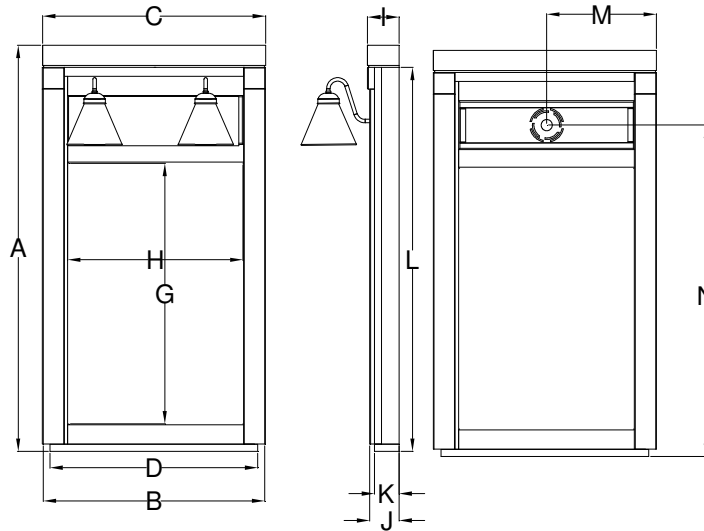

Framed Mirror Specifications

Molding Overlay Collections

Monterey

Framed Mirror with lights

| | Cabinet | | Crown | Sill | Door | | Mirror | | Crown | Cab | Sill | Cab | Electric | |
|---------|-------------|------------|------------|------------|------------|-------------|-------------|------------|------------|------------|------------|-------------|------------|-------------|
| | Height A | Width B | Width C | Width D | Width E | Height F | Height G | Width H | Depth I | Depth J | Depth K | Height L | Width M | Height N |
| BM21LF- | 43 3/8 | 21 | 21 | 19 1/2 | NA | NA | 29 5/8 | 15 7/8 | 3 1/2 | 2 7/8 | 2 1/2 | 40 5/8 | 10 1/2 | 37 1/2 |
| BM24LF- | 43 3/8 | 24 | 24 | 22 1/2 | NA | NA | 29 5/8 | 18 7/8 | 3 1/2 | 2 7/8 | 2 1/2 | 40 5/8 | 12 | 37 1/2 |
| BM30LF- | 43 3/8 | 30 | 30 | 28 1/2 | NA | NA | 29 5/8 | 24 7/8 | 3 1/2 | 2 7/8 | 2 1/2 | 40 5/8 | 15 | 37 1/2 |
| BM21TF- | 43 3/8 | 21 | 21 | 19 1/2 | NA | NA | 29 5/8 | 15 7/8 | 3 1/2 | 2 7/8 | 2 1/2 | 40 5/8 | NA | NA |
| BM24TF- | 43 3/8 | 24 | 24 | 22 1/2 | NA | NA | 29 5/8 | 18 7/8 | 3 1/2 | 2 7/8 | 2 1/2 | 40 5/8 | NA | NA |
| BM30TF- | 43 3/8 | 30 | 30 | 28 1/2 | NA | NA | 29 5/8 | 24 7/8 | 3 1/2 | 2 7/8 | 2 1/2 | 40 5/8 | NA | NA |