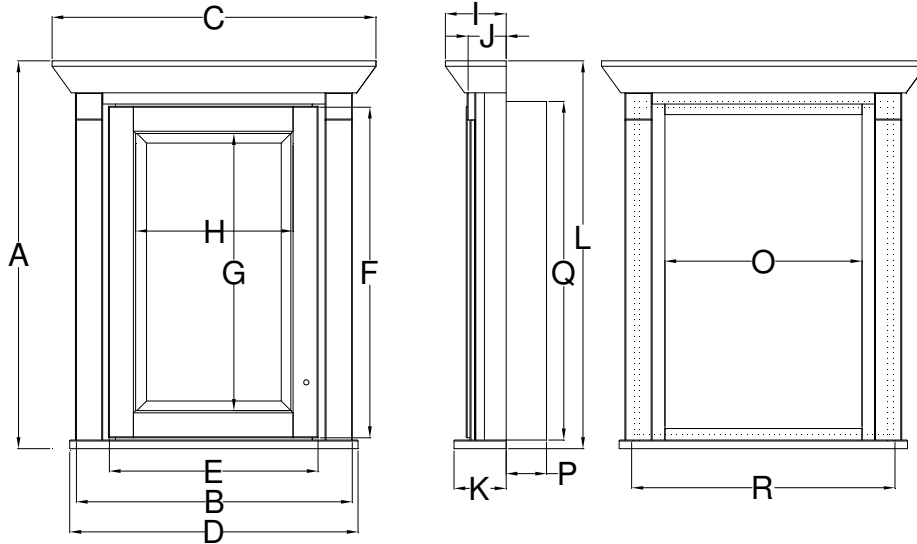

Mirrored Semi-Recessed Cabinet Specifications

Molding Overlay Collections

Estate, Fireside, Heirloom and Nottingham

One Door Cabinets

	Cabinet		Crown		Sill		Door		Mirror		Crown	Cab	Sill	Cab	Electric		Recessed		
	Height A	Width B	Width C	Width D	Width E	Height F	Height G	Width H	Depth I	Depth J	Depth K	Depth L	Hegnt M	Width N	Height O	Depth P	Height Q	Width R	
BM24RLL	33 5/8	24	26 1/2	25	18	28 3/4	24 3/4	12 1/2	5 3/8	3 3/8	4 1/2	30 7/8	NA	NA	3 1/2	28 7/8	22 1/4		
BM24RLR	33 5/8	24	26 1/2	25	18	28 3/4	24 3/4	12 1/2	5 3/8	3 3/8	4 1/2	30 7/8	NA	NA	3 1/2	28 7/8	22 1/4		
BM30RLL	33 5/8	30	32 1/2	31	23 7/8	28 3/4	24 3/4	18 3/8	5 3/8	3 3/8	4 1/2	30 7/8	NA	NA	3 1/2	28 7/8	22 1/4		
BM30RLR	33 5/8	30	32 1/2	31	23 7/8	28 3/4	24 3/4	18 3/8	5 3/8	3 3/8	4 1/2	30 7/8	NA	NA	3 1/2	28 7/8	22 1/4		

Two Door Cabinets

	Cabinet		Crown		Sill		Door		Mirror		Crown	Cab	Sill	Cab	Electric		Recessed		
	Height A	Width B	Width C	Width D	Width E	Height F	Height G	Width H	Depth I	Depth J	Depth K	Depth L	Hegnt M	Width N	Height O	Depth P	Height Q	Width R	
BM30RL-	33 5/8	30	34 1/4	31	12	28 3/4	24 3/4	10 1/8	5 3/8	3 3/8	4 1/2	30 7/8	NA	NA	3 1/2	28 7/8	28 1/4		
BM36RLM	33 5/8	36	40 1/4	37	14 7/8	28 3/4	24 3/4	13	5 3/8	3 3/8	4 1/2	30 7/8	NA	NA	3 1/2	28 7/8	34 1/4		