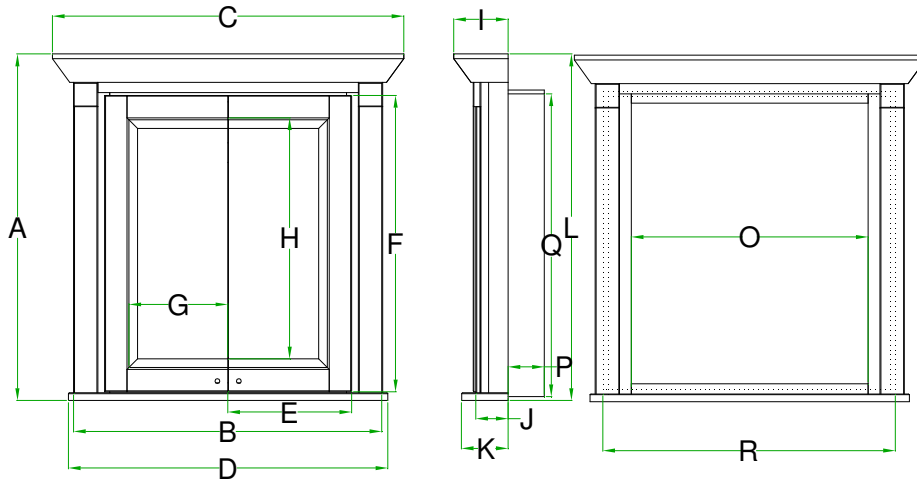

Mirrored Semi-Recessed Cabinet Specifications

Molding Overlay Collections

Estate, Fireside, Heirloom and Nottingham

One Door Cabinets

	Cabinet		Crown		Sill		Door		Mirror		Crown	Cab	Sill	Cab	Electric		Recessed		
	Height A	Width B	Width C	Width D	Width E	Height F	Height G	Width H	Depth I	Depth J	Depth K	Depth L	Hegnt M	Width N	Height O	Depth P	Height Q	Width R	
BM24RLL	33 5/8	24	26 1/2	25	18	28 3/4	24 3/4	12 1/2	5 3/8	3 3/8	4 1/2	30 7/8	NA	NA	3 1/2	28 7/8	22 1/4		
BM24RLR	33 5/8	24	26 1/2	25	18	28 3/4	24 3/4	12 1/2	5 3/8	3 3/8	4 1/2	30 7/8	NA	NA	3 1/2	28 7/8	22 1/4		
BM30RLL	33 5/8	30	32 1/2	31	23 7/8	28 3/4	24 3/4	18 3/8	5 3/8	3 3/8	4 1/2	30 7/8	NA	NA	3 1/2	28 7/8	22 1/4		
BM30RLR	33 5/8	30	32 1/2	31	23 7/8	28 3/4	24 3/4	18 3/8	5 3/8	3 3/8	4 1/2	30 7/8	NA	NA	3 1/2	28 7/8	22 1/4		

Two Door Cabinets

	Cabinet		Crown		Sill		Door		Mirror		Crown	Cab	Sill	Cab	Electric		Recessed		
	Height A	Width B	Width C	Width D	Width E	Height F	Height G	Width H	Depth I	Depth J	Depth K	Depth L	Hegnt M	Width N	Height O	Depth P	Height Q	Width R	
BM30RL-	33 5/8	30	34 1/4	31	12	28 3/4	24 3/4	10 1/8	5 3/8	3 3/8	4 1/2	30 7/8	NA	NA	3 1/2	28 7/8	28 1/4		
BM36RLM	33 5/8	36	40 1/4	37	14 7/8	28 3/4	24 3/4	13	5 3/8	3 3/8	4 1/2	30 7/8	NA	NA	3 1/2	28 7/8	34 1/4		