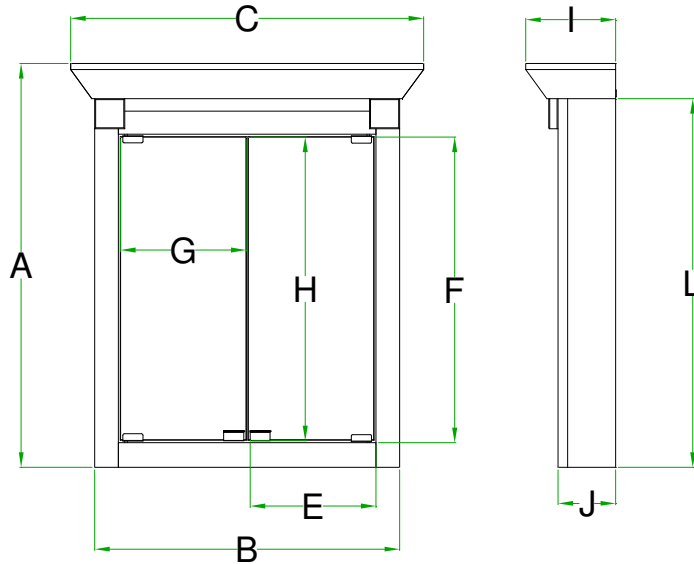

Bi-View Cabinet Specifications

Premier Molding Overlay Collections

Estate, Fireside, Heirloom, Monterey and Nottingham

With Lights

	Cab/w Crown		Crown	Sill	Door		Mirror		Crown	Cab	Sill	Cab	Electric	
	Height	Width	Width	Width	Width	Height	Height	Width	Width	Width	Hegnt	Width	Height	
	A	B	C	D	E	F	G	H	I	J	K	L	M	N
BM24BG-	38	24	27 7/8	43	9 15/16	23 7/8	23 7/8	9 15/16	6 3/8	4 1/2	NA	35 1/4	12	30 1/4
BM24BG-M	38	24	24	43	9 15/16	23 7/8	23 7/8	9 15/16	6 3/8	4 1/2	NA	35 1/4	12	30 1/4

	Cab/w Crown		Crown	Sill	Door		Mirror		Crown	Cab	Sill	Cab	Electric	
	Height	Width	Width	Width	Width	Height	Height	Width	Depth	Depth	Depth	Hegnt	Width	Height
	A	B	C	D	E	F	G	H	I	J	K	L	M	N
BM24BV-	30 3/4	24	27 7/8	NA	9 15/16	23 7/8	23 7/8	9 15/16	6 3/8	4 1/2	6	28	NA	NA
BM24BV-M	30 3/4	24	24	NA	9 15/16	23 7/8	23 7/8	9 15/16	6 3/8	4 1/2	6	28	NA	NA