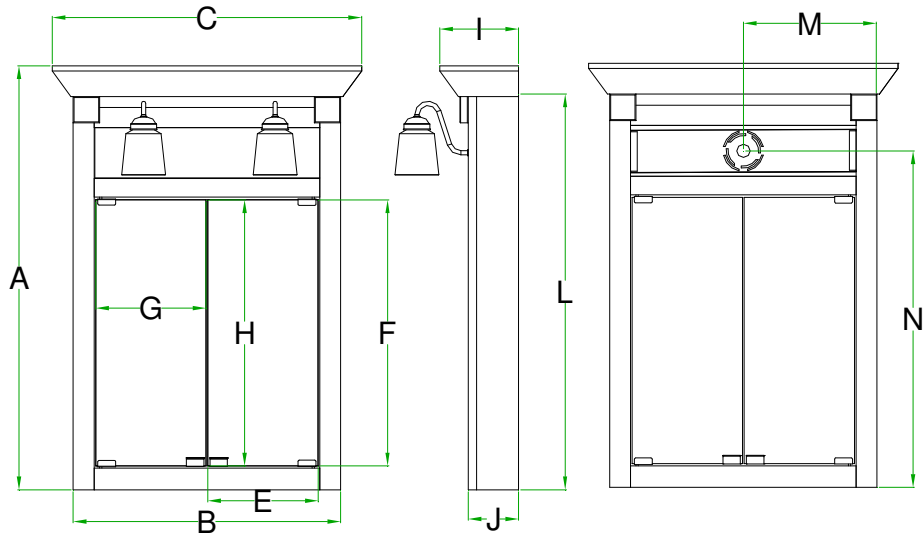

Bi-View Cabinet Specifications

Premier Molding Overlay Collections

Estate, Fireside, Heirloom, Monterey and Nottingham

With Lights

	Cab/w Crown		Crown	Sill	Door		Mirror		Crown	Cab	Sill	Cab	Electric	
	Height	Width	Width	Width	Width	Height	Height	Width	Width	Width	Hegnt	Width	Height	
	A	B	C	D	E	F	G	H	I	J	K	L	M	N
BM24BG-	38	24	27 7/8	43	9 15/16	23 7/8	23 7/8	9 15/16	6 3/8	4 1/2	NA	35 1/4	12	30 1/4
BM24BG-M	38	24	24	43	9 15/16	23 7/8	23 7/8	9 15/16	6 3/8	4 1/2	NA	35 1/4	12	30 1/4

	Cab/w Crown		Crown	Sill	Door		Mirror		Crown	Cab	Sill	Cab	Electric	
	Height	Width	Width	Width	Width	Height	Height	Width	Depth	Depth	Depth	Hegnt	Width	Height
	A	B	C	D	E	F	G	H	I	J	K	L	M	N
BM24BV-	30 3/4	24	27 7/8	NA	9 15/16	23 7/8	23 7/8	9 15/16	6 3/8	4 1/2	6	28	NA	NA
BM24BV-M	30 3/4	24	24	NA	9 15/16	23 7/8	23 7/8	9 15/16	6 3/8	4 1/2	6	28	NA	NA