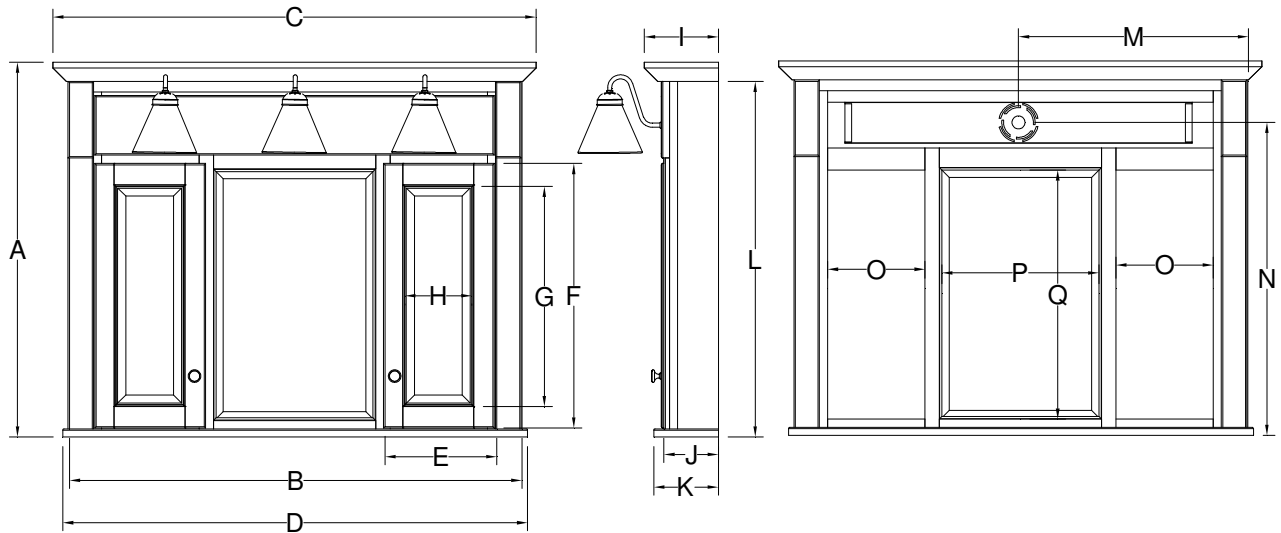

Mirrored Cabinet Specifications Molding Overlay Collections

Estate, Fireside, Heirloom, Monterey and Nottingham

Two Door Cabinets

	Cab/w Crown		Crown	Sill	Door		Mirror		Crown	Cab	Sill	Cab	Electric		Storage	Center Mirror	
	Height A	Width B	Width C	Width D	Width E	Height F	Height G	Width H	Depth I	Depth J	Depth K	Hegnt L	Width M	Height N	Width O	Width P	Height Q
BMPL42-	34 5/8	42	44 1/2	43	10 1/2	24 1/2	21	6 1/2	5 1/2	4 1/2	6	32 7/8	21	29	9	14 1/2	25 1/2
BMPL48-	34 5/8	48	51	49	12	24 1/2	21	8	5 1/2	4 1/2	6	32 7/8	24	29	11	16 1/8	25 1/2

Note: The 48" cabinet will have 4 light globes.

Two Door Cabinets

	Cab/w Crown		Crown	Sill	Door		Mirror		Crown	Cab	Sill	Cab	Electric		Storage	Center Mirror	
	Height A	Width B	Width C	Width D	Width E	Height F	Height G	Width H	Depth I	Depth J	Depth K	Hegnt L	Width M	Height N	Width O	Width P	Height Q
BMPL42-	34 5/8	42	44 1/2	43	10 1/2	24 1/2	21	6 1/2	5 1/2	4 1/2	6	32 7/8	NA	NA	9	14 1/2	25 1/2
BMPL48-	34 5/8	48	51	49	12	24 1/2	21	8	5 1/2	4 1/2	6	32 7/8	NA	NA	11	16 1/8	25 1/2

Note: The 48" cabinet will have 4 light globes.