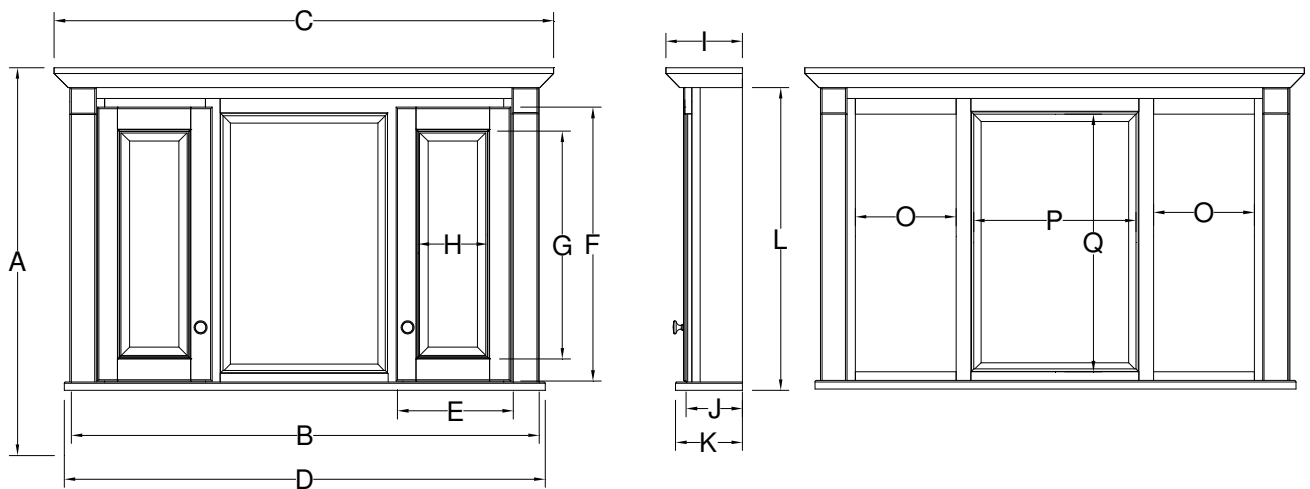

Mirrored Cabinet Specifications Molding Overlay Collections

Estate, Fireside, Heirloom, Monterey and Nottingham

Two Door Cabinets

	Cab/w Crown		Crown	Sill	Door		Mirror		Crown	Cab	Sill	Cab	Electric		Storage	Center Mirror	
	Height A	Width B	Width C	Width D	Width E	Height F	Height G	Width H	Depth I	Depth J	Depth K	Hegnt L	Width M	Height N	Width O	Width P	Height Q
BMPL42-	34 5/8	42	44 1/2	43	10 1/2	24 1/2	21	6 1/2	5 1/2	4 1/2	6	32 7/8	21	29	9	14 1/2	25 1/2
BMPL48-	34 5/8	48	51	49	12	24 1/2	21	8	5 1/2	4 1/2	6	32 7/8	24	29	11	16 1/8	25 1/2

Note: The 48" cabinet will have 4 light globes.

Two Door Cabinets

	Cab/w Crown		Crown	Sill	Door		Mirror		Crown	Cab	Sill	Cab	Electric		Storage	Center Mirror	
	Height A	Width B	Width C	Width D	Width E	Height F	Height G	Width H	Depth I	Depth J	Depth K	Hegnt L	Width M	Height N	Width O	Width P	Height Q
BMPL42-	34 5/8	42	44 1/2	43	10 1/2	24 1/2	21	6 1/2	5 1/2	4 1/2	6	32 7/8	NA	NA	9	14 1/2	25 1/2
BMPL48-	34 5/8	48	51	49	12	24 1/2	21	8	5 1/2	4 1/2	6	32 7/8	NA	NA	11	16 1/8	25 1/2

Note: The 48" cabinet will have 4 light globes.