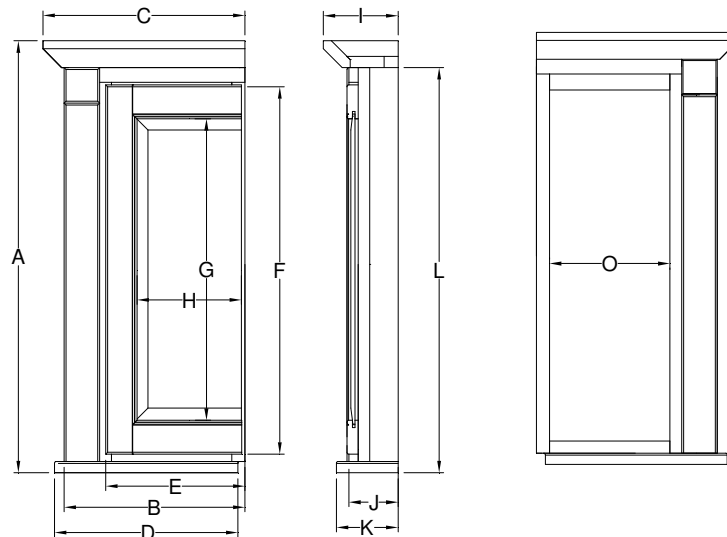

Mirrored Cabinet Specifications

Molding Overlay Collections

Estate, Fireside, Heirloom, and Nottingham

One & Two Door Cabinets

| | Cabinet | | Crown | Sill | Door | | Mirror | | Crown | Cab | Sill | Cab | Electric | |
|-----------|-------------|------------|------------|------------|------------|-------------|-------------|------------|------------|------------|------------|------------|------------|-------------|
| | Height A | Width B | Width C | Width D | Width E | Height F | Height G | Width H | Depth I | Depth J | Depth K | Hegnt L | Width M | Height N |
| BM18PML/R | 33 5/8 | 18 | 22 1/4 | 19 | 12 | 28 3/4 | 24 3/4 | 8 | 7 1/8 | 4 1/2 | 5 1/2 | 30 3/4 | NA | NA |
| BM24PML/R | 33 5/8 | 24 | 27 7/8 | 25 | 18 | 28 3/4 | 24 3/4 | 14 | 7 1/8 | 4 1/2 | 5 1/2 | 30 3/4 | NA | NA |
| BM30PML/R | 33 5/8 | 30 | 33 7/8 | 31 | 24 | 28 3/8 | 24 3/4 | 20 | 7 1/8 | 4 1/2 | 5 1/2 | 30 3/4 | NA | NA |
| BM30PM- | 33 5/8 | 30 | 33 7/8 | 31 | 12 | 28 3/8 | 24 3/4 | 10 1/8 | 7 1/8 | 4 1/2 | 5 1/2 | 30 3/4 | NA | NA |
| BM36PMM | 33 5/8 | 36 | 39 7/8 | 37 | 14 7/8 | 28 3/8 | 24 3/4 | 13 | 7 1/8 | 4 1/2 | 5 1/2 | 30 3/4 | NA | NA |