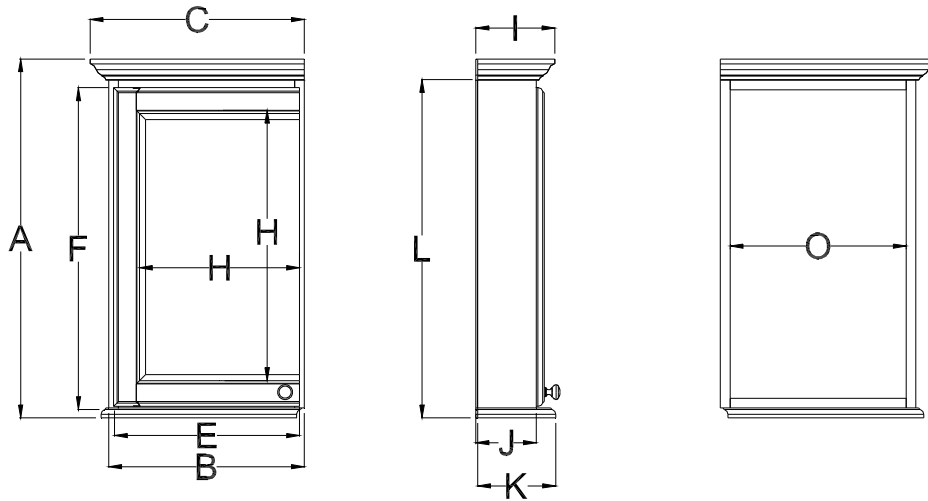

Mirrored Cabinet Specifications

Molding Overlay Collections

Estate, Fireside, Heirloom, Monterey and Nottingham
One & Two Door Cabinets

| | Cabinet | | Crown | Sill | Door | | Mirror | | Crown | Cab | Sill | Cab | Electric | |
|-----------|-------------|------------|------------|------------|------------|-------------|-------------|------------|------------|------------|------------|-------------|------------|-------------|
| | Height A | Width B | Width C | Width D | Width E | Height F | Height G | Width H | Depth I | Depth J | Depth K | Height L | Width M | Height N |
| BMPM18L/R | 27 3/4 | 18 | 20 1/2 | 19 | 17 1/4 | 24 1/2 | 21 | 13 5/8 | 5 3/4 | 4 1/2 | 5 1/2 | 26 1/2 | NA | NA |
| BMPM24L/R | 27 3/4 | 24 | 26 1/2 | 25 | 23 1/4 | 24 1/2 | 21 | 19 5/8 | 5 3/4 | 4 1/2 | 5 1/2 | 26 1/2 | NA | NA |
| BMPM24- | 27 3/4 | 24 | 26 1/2 | 25 | 11 1/2 | 24 1/2 | 21 | 9 5/8 | 5 3/4 | 4 1/2 | 5 1/2 | 26 1/2 | NA | NA |
| BMPM30- | 27 3/4 | 30 | 32 1/2 | 30 | 14 1/2 | 24 1/2 | 21 | 12 5/8 | 5 3/4 | 4 1/2 | 5 1/2 | 26 1/2 | NA | NA |