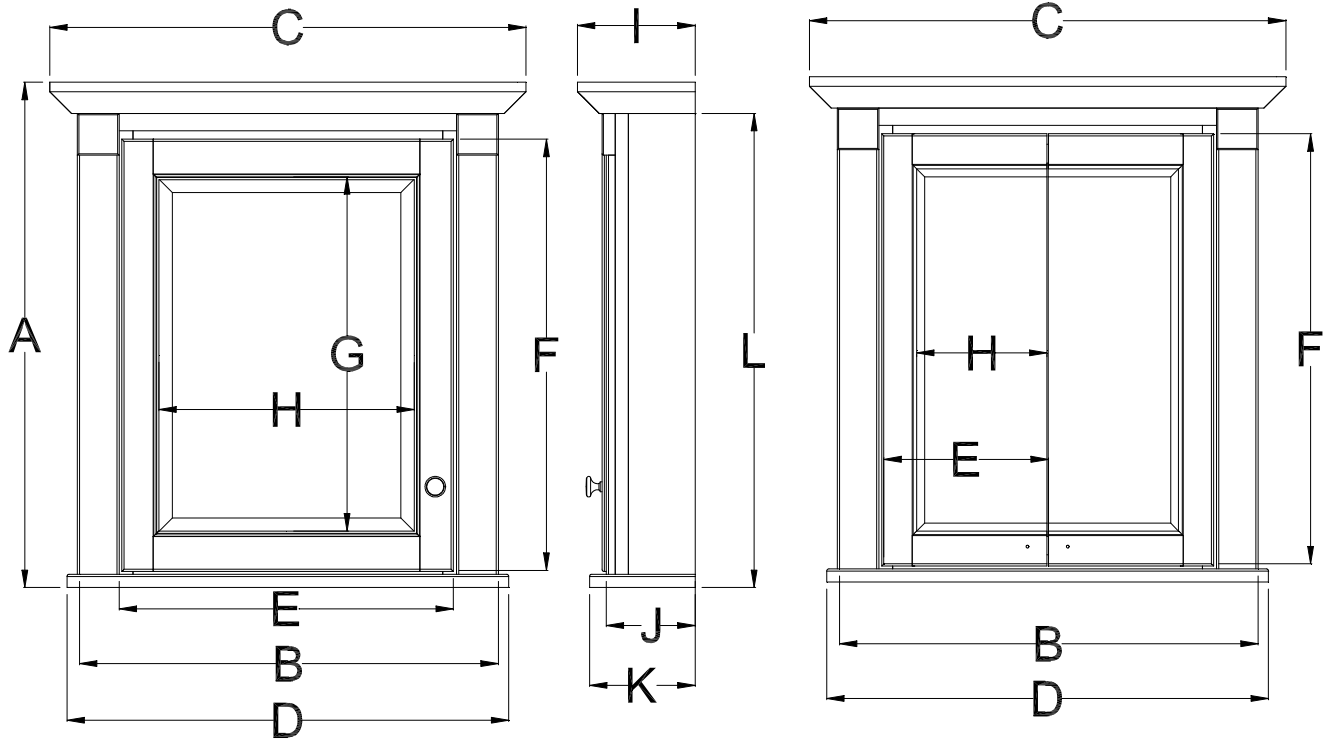

Mirrored Cabinet Specifications

Molding Overlay Collections

Estate, Fireside, Heirloom, Monterey and Nottingham
One & Two Door Cabinets

| | Cabinet | | Crown | Sill | Door | | Mirror | | Crown | Cab | Sill | Cab | Electric | |
|-----------|-------------|------------|------------|------------|------------|-------------|-------------|------------|------------|------------|------------|-------------|------------|-------------|
| | Height A | Width B | Width C | Width D | Width E | Height F | Height G | Width H | Depth I | Depth J | Depth K | Height L | Width M | Height N |
| BMPM18L/R | 27 3/4 | 18 | 20 1/2 | 19 | 17 1/4 | 24 1/2 | 21 | 13 5/8 | 5 3/4 | 4 1/2 | 5 1/2 | 26 1/2 | NA | NA |
| BMPM24L/R | 27 3/4 | 24 | 26 1/2 | 25 | 23 1/4 | 24 1/2 | 21 | 19 5/8 | 5 3/4 | 4 1/2 | 5 1/2 | 26 1/2 | NA | NA |
| BMPM24- | 27 3/4 | 24 | 26 1/2 | 25 | 11 1/2 | 24 1/2 | 21 | 9 5/8 | 5 3/4 | 4 1/2 | 5 1/2 | 26 1/2 | NA | NA |
| BMPM30- | 27 3/4 | 30 | 32 1/2 | 30 | 14 1/2 | 24 1/2 | 21 | 12 5/8 | 5 3/4 | 4 1/2 | 5 1/2 | 26 1/2 | NA | NA |