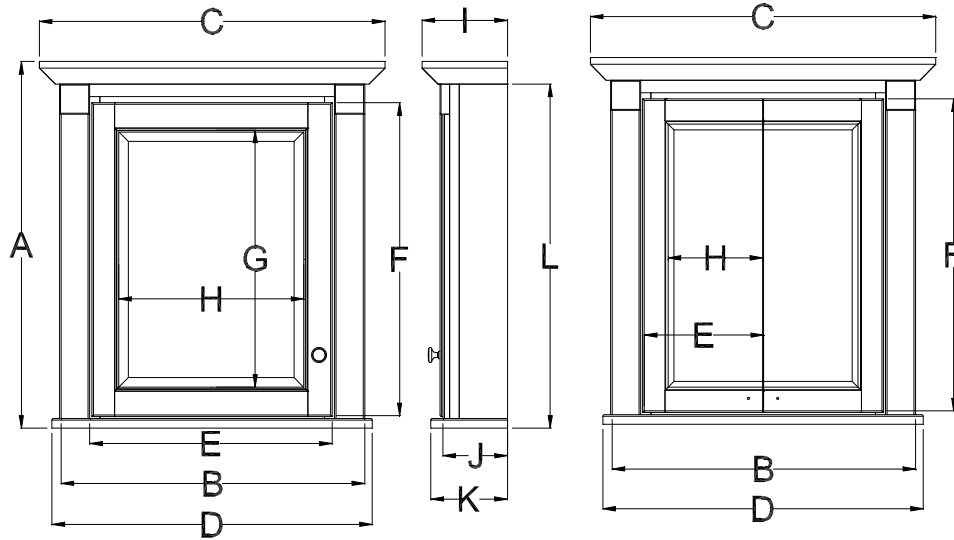

Mirrored Cabinet Specifications

Molding Overlay Collections

Estate, Fireside, Heirloom, and Nottingham

One & Two Door Cabinets

| | Cabinet | | Crown | Sill | Door | | Mirror | | Crown | Cab | Sill | Cab | Electric | |
|-----------|-------------|------------|------------|------------|------------|-------------|-------------|------------|------------|------------|------------|------------|------------|-------------|
| | Height A | Width B | Width C | Width D | Width E | Height F | Height G | Width H | Depth I | Depth J | Depth K | Hegnt L | Width M | Height N |
| BM18PML/R | 33 5/8 | 18 | 22 1/4 | 19 | 12 | 28 3/4 | 24 3/4 | 8 | 7 1/8 | 4 1/2 | 5 1/2 | 30 3/4 | NA | NA |
| BM24PML/R | 33 5/8 | 24 | 27 7/8 | 25 | 18 | 28 3/4 | 24 3/4 | 14 | 7 1/8 | 4 1/2 | 5 1/2 | 30 3/4 | NA | NA |
| BM30PML/R | 33 5/8 | 30 | 33 7/8 | 31 | 24 | 28 3/8 | 24 3/4 | 20 | 7 1/8 | 4 1/2 | 5 1/2 | 30 3/4 | NA | NA |
| BM30PM- | 33 5/8 | 30 | 33 7/8 | 31 | 12 | 28 3/8 | 24 3/4 | 10 1/8 | 7 1/8 | 4 1/2 | 5 1/2 | 30 3/4 | NA | NA |
| BM36PMM | 33 5/8 | 36 | 39 7/8 | 37 | 14 7/8 | 28 3/8 | 24 3/4 | 13 | 7 1/8 | 4 1/2 | 5 1/2 | 30 3/4 | NA | NA |