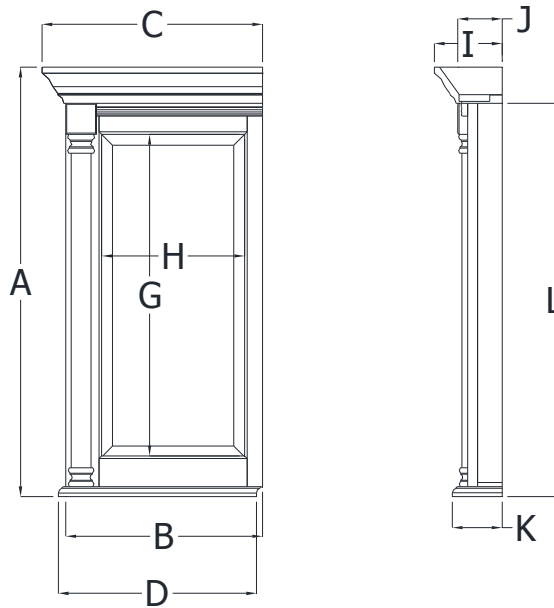

Mirrored Cabinet Specifications

Molding Overlay Collections

Estate, Fireside, Heirloom, and Nottingham

One & Two Door Cabinets

	Cabinet		Crown	Sill	Door		Mirror		Crown	Cab	Sill	Cab	Electric	
	Height A	Width B	Width C	Width D	Width E	Height F	Height G	Width H	Depth I	Depth J	Depth K	Height L	Width M	Height N
BM18PML/R	33 3/4	18	22 1/4	19	12	28 3/4	24 3/4	8	7 1/8	4 1/2	5 1/2	30 7/8	NA	NA
BM24PML/R	33 3/4	24	27 7/8	25	18	28 3/4	24 3/4	14	7 1/8	4 1/2	5 1/2	30 7/8	NA	NA
BM30PML/R	33 3/4	30	33 7/8	31	24	28 3/4	24 3/4	19 3/8	7 1/8	4 1/2	5 1/2	30 7/8	NA	NA
BM30PM-	33 3/4	30	33 7/8	31	12	28 3/4	24 3/4	9 3/4	7 1/8	4 1/2	5 1/2	30 7/8	NA	NA
BM36PMM	33 3/4	36	39 7/8	37	14 3/4	28 3/4	24 3/4	12 5/8	7 1/8	4 1/2	5 1/2	30 7/8	NA	NA

	Cabinet		Crown	SILL	Door		Mirror		Crown	Cab	Sill	Cab	Electric		Storage
	Height A	Width B	Width C	Width D	Width E	Height F	Height G	Width H	Depth I	Depth J	Depth K	Height L	Width M	Height N	Width O
BM12PLL	33 3/4	12 1/8	14	12 5/8	9	28 3/4	24 3/4	9 5/8	5 1/4	3 3/8	4 1/2	30 7/8	NA	NA	8
BM12PRR	33 3/4	12 1/8	14	12 5/8	9	28 3/4	24 3/4	9 5/8	5 1/4	3 3/8	4 1/2	30 7/8	NA	NA	8
BM15PLL	33 3/4	15 1/8	17	15 1/2	12	28 3/4	24 3/4	12 1/2	5 1/4	3 3/8	4 1/2	30 7/8	NA	NA	11
BM15PRR	33 3/4	15 1/8	17	15 1/2	12	28 3/4	24 3/4	12 1/2	5 1/4	3 3/8	4 1/2	30 7/8	NA	NA	11

Mirrored Cabinet Specifications

Molding Overlay Collections

Estate, Fireside, Heirloom, and Nottingham

	Cabinet		Crown		SILL		Door		Mirror		Crown	Cab	Sill	Cab	Electric		Storage
	Height A	Width B	Width C	Width D	Width E	Height F	Height G	Width H	Depth I	Depth J					Depth K	Height L	
BM12PFL	32 7/8	12	14	12 5/8	9	28 3/4	24 3/4	8	5 1/4	3 3/8	4 1/2	30	NA	NA	8		
BM12PFR	32 7/8	12	14	12 5/8	9	28 3/4	24 3/4	8	5 1/4	3 3/8	4 1/2	30	NA	NA	8		
BM15PFL	32 7/8	15	17	15 1/2	12	28 3/4	24 3/4	11 1/4	5 1/4	3 3/8	4 1/2	30	NA	NA	11		
BM15PFR	32 7/8	15	17	15 1/2	12	28 3/4	24 3/4	11 1/4	5 1/4	3 3/8	4 1/2	30	NA	NA	11		