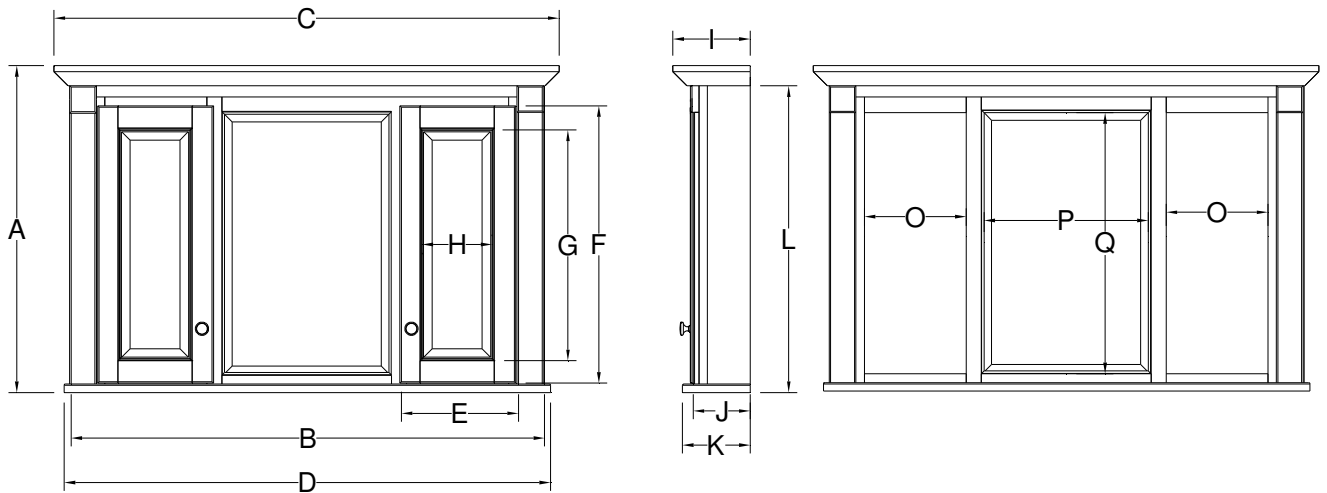

	Cabinet		Crown	SILL	Door		Mirror		Crown	Cab	Sill	Cab	Electric		Storage
	Height A	Width B	Width C	Width D	Width E	Height F	Height G	Width H	Depth I	Depth J	Depth K	Height L	Width M	Height N	Width O
BM12PLL	33 3/4	12 1/8	14	12 5/8	9	28 3/4	24 3/4	9 5/8	5 1/4	3 3/8	4 1/2	30 7/8	NA	NA	8
BM12PRR	33 3/4	12 1/8	14	12 5/8	9	28 3/4	24 3/4	9 5/8	5 1/4	3 3/8	4 1/2	30 7/8	NA	NA	8
BM15PLL	33 3/4	15 1/8	17	15 1/2	12	28 3/4	24 3/4	12 1/2	5 1/4	3 3/8	4 1/2	30 7/8	NA	NA	11
BM15PRR	33 3/4	15 1/8	17	15 1/2	12	28 3/4	24 3/4	12 1/2	5 1/4	3 3/8	4 1/2	30 7/8	NA	NA	11

Mirrored Cabinet Specifications

Molding Overlay Collections

Estate, Fireside, Heirloom, and Nottingham

	Cabinet		Crown		SILL		Door		Mirror		Crown	Cab	Sill	Cab	Electric		Storage
	Height A	Width B	Width C	Width D	Width E	Height F	Height G	Width H	Depth I	Depth J					Depth K	Height L	
BM12PFL	32 7/8	12	14	12 5/8	9	28 3/4	24 3/4	8	5 1/4	3 3/8	4 1/2	30	NA	NA	8		
BM12PFR	32 7/8	12	14	12 5/8	9	28 3/4	24 3/4	8	5 1/4	3 3/8	4 1/2	30	NA	NA	8		
BM15PFL	32 7/8	15	17	15 1/2	12	28 3/4	24 3/4	11 1/4	5 1/4	3 3/8	4 1/2	30	NA	NA	11		
BM15PFR	32 7/8	15	17	15 1/2	12	28 3/4	24 3/4	11 1/4	5 1/4	3 3/8	4 1/2	30	NA	NA	11		

Two Door Cabinets

	Cabinet		Crown		Sill		Door		Mirror		Crown	Cab	Sill	Cab	Electric		Storage	Center Mirror	
	Height A	Width B	Width C	Width D	Width E	Height F	Height G	Width H	Depth I	Depth J					Depth K	Height L		Width M	Height N
BM42PM-	33 3/4	42	45 7/8	43	10 1/2	28 3/4	24 3/4	6 1/2	7 1/4	5	6	30 7/8	NA	NA	9	15 7/8	29 3/4		
BM48PM-	33 3/4	48	51 7/8	49	14 1/2	28 3/4	24 3/4	10 5/8	7 1/4	5	6	30 7/8	NA	NA	11	15 7/8	29 3/4		
BM42PM-M	33 3/4	42	42	40 1/2	10 1/2	28 3/4	24 3/4	6 1/2	5 3/8	5	4 1/4	30 7/8	NA	NA	9	15 7/8	29 3/4		
BM48PM-M	33 3/4	48	48	46 1/2	14 1/2	28 3/4	24 3/4	10 5/8	5 3/8	5	4 1/4	30 7/8	NA	NA	11	15 7/8	29 3/4		