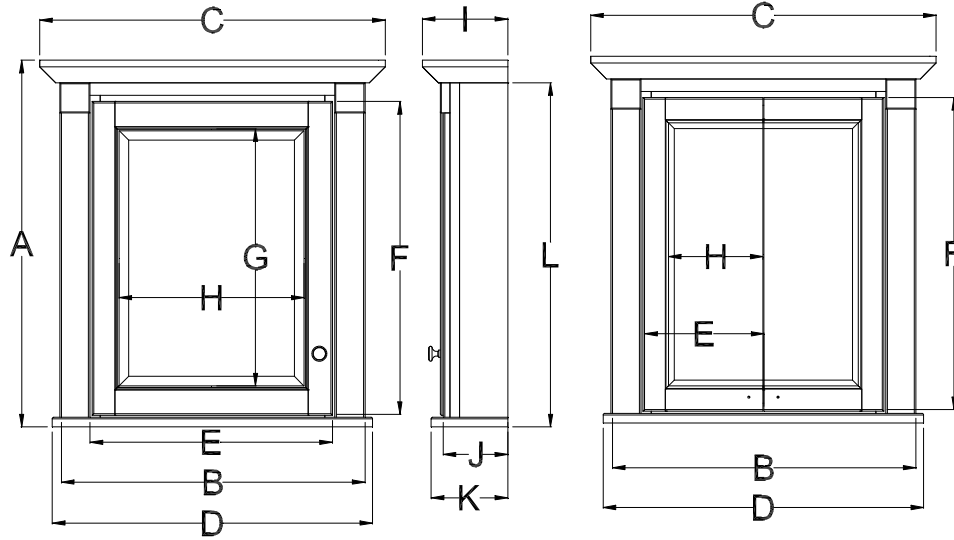

Mirrored Cabinet Specifications

Molding Overlay Collections

Estate, Fireside, Heirloom, and Nottingham

One & Two Door Cabinets

	Cabinet		Crown	Sill	Door		Mirror		Crown	Cab	Sill	Cab	Electric	
	Height A	Width B	Width C	Width D	Width E	Height F	Height G	Width H	Depth I	Depth J	Depth K	Height L	Width M	Height N
BM18PML/R	33 3/4	18	22 1/4	19	12	28 3/4	24 3/4	8	7 1/8	4 1/2	5 1/2	30 7/8	NA	NA
BM24PML/R	33 3/4	24	27 7/8	25	18	28 3/4	24 3/4	14	7 1/8	4 1/2	5 1/2	30 7/8	NA	NA
BM30PML/R	33 3/4	30	33 7/8	31	24	28 3/4	24 3/4	19 3/8	7 1/8	4 1/2	5 1/2	30 7/8	NA	NA
BM30PM-	33 3/4	30	33 7/8	31	12	28 3/4	24 3/4	9 3/4	7 1/8	4 1/2	5 1/2	30 7/8	NA	NA
BM36PMM	33 3/4	36	39 7/8	37	14 3/4	28 3/4	24 3/4	12 5/8	7 1/8	4 1/2	5 1/2	30 7/8	NA	NA

	Cabinet		Crown	SILL	Door		Mirror		Crown	Cab	Sill	Cab	Electric		Storage
	Height A	Width B	Width C	Width D	Width E	Height F	Height G	Width H	Depth I	Depth J	Depth K	Height L	Width M	Height N	Width O
BM12PLL	33 3/4	12 1/8	14	12 5/8	9	28 3/4	24 3/4	9 5/8	5 1/4	3 3/8	4 1/2	30 7/8	NA	NA	8
BM12PRR	33 3/4	12 1/8	14	12 5/8	9	28 3/4	24 3/4	9 5/8	5 1/4	3 3/8	4 1/2	30 7/8	NA	NA	8
BM15PLL	33 3/4	15 1/8	17	15 1/2	12	28 3/4	24 3/4	12 1/2	5 1/4	3 3/8	4 1/2	30 7/8	NA	NA	11
BM15PRR	33 3/4	15 1/8	17	15 1/2	12	28 3/4	24 3/4	12 1/2	5 1/4	3 3/8	4 1/2	30 7/8	NA	NA	11

Mirrored Cabinet Specifications

Molding Overlay Collections

Estate, Fireside, Heirloom, and Nottingham

	Cabinet		Crown		SILL		Door		Mirror		Crown	Cab	Sill	Cab	Electric		Storage
	Height A	Width B	Width C	Width D	Width E	Height F	Height G	Width H	Depth I	Depth J					Depth K	Height L	
BM12PFL	32 7/8	12	14	12 5/8	9	28 3/4	24 3/4	8	5 1/4	3 3/8	4 1/2	30	NA	NA	8		
BM12PFR	32 7/8	12	14	12 5/8	9	28 3/4	24 3/4	8	5 1/4	3 3/8	4 1/2	30	NA	NA	8		
BM15PFL	32 7/8	15	17	15 1/2	12	28 3/4	24 3/4	11 1/4	5 1/4	3 3/8	4 1/2	30	NA	NA	11		
BM15PFR	32 7/8	15	17	15 1/2	12	28 3/4	24 3/4	11 1/4	5 1/4	3 3/8	4 1/2	30	NA	NA	11		