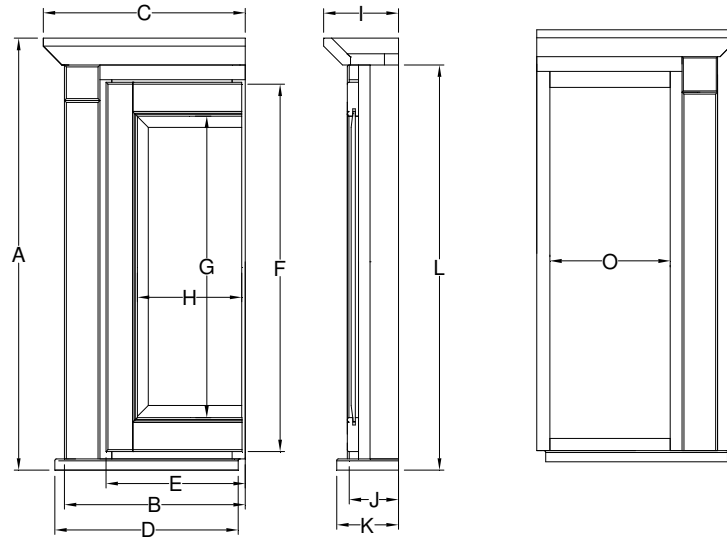

Mirrored Cabinet Specifications

Molding Overlay Collections

Estate, Fireside, Heirloom, and Nottingham

One & Two Door Cabinets

	Cabinet		Crown	Sill	Door		Mirror		Crown	Cab	Sill	Cab	Electric	
	Height A	Width B	Width C	Width D	Width E	Height F	Height G	Width H	Depth I	Depth J	Depth K	Height L	Width M	Height N
BM18PML/R	33 3/4	18	22 1/4	19	12	28 3/4	24 3/4	8	7 1/8	4 1/2	5 1/2	30 7/8	NA	NA
BM24PML/R	33 3/4	24	27 7/8	25	18	28 3/4	24 3/4	14	7 1/8	4 1/2	5 1/2	30 7/8	NA	NA
BM30PML/R	33 3/4	30	33 7/8	31	24	28 3/4	24 3/4	19 3/8	7 1/8	4 1/2	5 1/2	30 7/8	NA	NA
BM30PM-	33 3/4	30	33 7/8	31	12	28 3/4	24 3/4	9 3/4	7 1/8	4 1/2	5 1/2	30 7/8	NA	NA
BM36PMM	33 3/4	36	39 7/8	37	14 3/4	28 3/4	24 3/4	12 5/8	7 1/8	4 1/2	5 1/2	30 7/8	NA	NA

	Cabinet		Crown	SILL	Door		Mirror		Crown	Cab	Sill	Cab	Electric		Storage
	Height A	Width B	Width C	Width D	Width E	Height F	Height G	Width H	Depth I	Depth J	Depth K	Height L	Width M	Height N	Width O
BM12PLL	33 3/4	12 1/8	14	12 5/8	9	28 3/4	24 3/4	9 5/8	5 1/4	3 3/8	4 1/2	30 7/8	NA	NA	8
BM12PRR	33 3/4	12 1/8	14	12 5/8	9	28 3/4	24 3/4	9 5/8	5 1/4	3 3/8	4 1/2	30 7/8	NA	NA	8
BM15PLL	33 3/4	15 1/8	17	15 1/2	12	28 3/4	24 3/4	12 1/2	5 1/4	3 3/8	4 1/2	30 7/8	NA	NA	11
BM15PRR	33 3/4	15 1/8	17	15 1/2	12	28 3/4	24 3/4	12 1/2	5 1/4	3 3/8	4 1/2	30 7/8	NA	NA	11

Mirrored Cabinet Specifications

Molding Overlay Collections

Estate, Fireside, Heirloom, and Nottingham

	Cabinet		Crown		SILL		Door		Mirror		Crown	Cab	Sill	Cab	Electric		Storage
	Height A	Width B	Width C	Width D	Width E	Height F	Height G	Width H	Depth I	Depth J					Depth K	Height L	
BM12PFL	32 7/8	12	14	12 5/8	9	28 3/4	24 3/4	8	5 1/4	3 3/8	4 1/2	30	NA	NA	8		
BM12PFR	32 7/8	12	14	12 5/8	9	28 3/4	24 3/4	8	5 1/4	3 3/8	4 1/2	30	NA	NA	8		
BM15PFL	32 7/8	15	17	15 1/2	12	28 3/4	24 3/4	11 1/4	5 1/4	3 3/8	4 1/2	30	NA	NA	11		
BM15PFR	32 7/8	15	17	15 1/2	12	28 3/4	24 3/4	11 1/4	5 1/4	3 3/8	4 1/2	30	NA	NA	11		