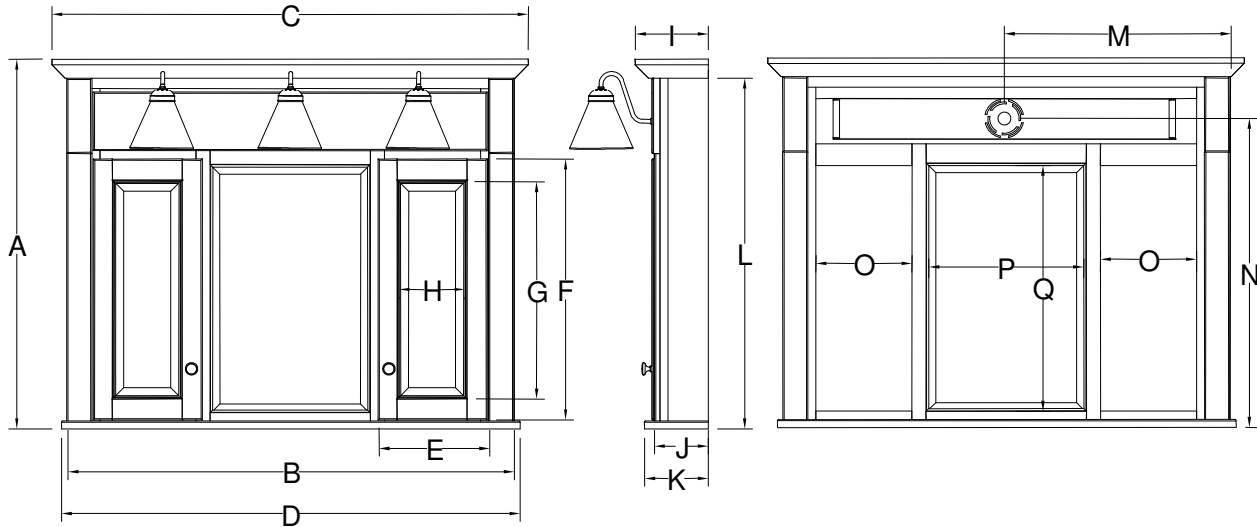

Mirrored Cabinet with Lights Specifications

Molding Overlay Collections

Estate, Fireside, Heirloom, Monterey and Nottingham

Two Door Cabinets

	Cabinet		Crown	Sill	Door		Mirror		Crown	Cab	Sill	Cab	Electric		Storage	Center Mirror	
	Height A	Width B	Width C	Width D	Width E	Height F	Height G	Width H	Depth I	Depth J	Depth K	Height L	Width M	Height N	Width O	Width P	Height Q
BM42PL-	39 1/2	42	45 7/8	43	10 1/2	28 3/4	24 3/4	6 1/2	7 1/8	5	6	36 3/4	21	29	9	15 3/4	29 3/8
BM48PL-	39 1/2	48	51 7/8	49	14 1/2	28 3/4	24 3/4	10 5/8	7 1/8	5	6	36 3/4	24	29	11	15 3/4	29 3/8
BM42PL-M	39 1/2	42	42	40 1/2	10 1/2	28 3/4	24 3/4	6 1/2	5 3/8	5	4 1/4	36 3/4	21	29	9	15 3/4	29 3/8
BM48PL-M	39 1/2	48	48	46 1/2	14 1/2	28 3/4	24 3/4	10 5/8	5 3/8	5	4 1/4	36 3/4	24	29	11	15 3/4	29 3/8

Note: The 48" cabinet will have 4 light globes.