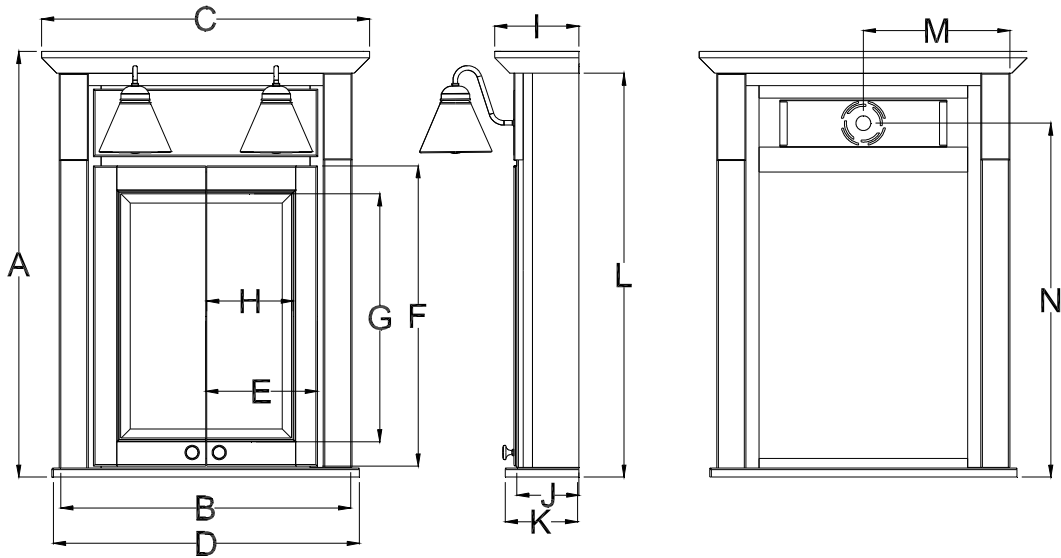

Mirrored Cabinet with Lights Specifications

Molding Overlay Collections

Estate, Fireside, Heirloom, Monterey and Nottingham

Two Door Cabinets

	Cabinet		Crown	Sill	Door		Mirror		Crown	Cab	Sill	Cab	Electric		Storage	Center Mirror	
	Height A	Width B	Width C	Width D	Width E	Height F	Height G	Width H	Depth I	Depth J	Depth K	Height L	Width M	Height N	Width O	Width P	Height Q
BM42PL-	39 1/2	42	45 7/8	43	10 1/2	28 3/4	24 3/4	6 1/2	7 1/8	5	6	36 3/4	21	29	9	15 3/4	29 3/8
BM48PL-	39 1/2	48	51 7/8	49	14 1/2	28 3/4	24 3/4	10 5/8	7 1/8	5	6	36 3/4	24	29	11	15 3/4	29 3/8
BM42PL-M	39 1/2	42	42	40 1/2	10 1/2	28 3/4	24 3/4	6 1/2	5 3/8	5	4 1/4	36 3/4	21	29	9	15 3/4	29 3/8
BM48PL-M	39 1/2	48	48	46 1/2	14 1/2	28 3/4	24 3/4	10 5/8	5 3/8	5	4 1/4	36 3/4	24	29	11	15 3/4	29 3/8

Note: The 48" cabinet will have 4 light globes.

	Cabinet		Crown	Sill	Door		Mirror		Crown	Cab	Sill	Cab	Electric	
	Height A	Width B	Width C	Width D	Width E	Height F	Height G	Width H	Depth I	Depth J	Depth K	Height L	Width M	Height N
BM30PL-	39 1/2	30	33 7/8	31	12	28 3/4	24 3/4	10	7 1/8	5 1/4	6	36 3/4	15	32 1/2
BM30PL-M	39 1/2	30	30	28 1/2	12	28 3/4	24 3/4	10	5 3/8	5 1/4	4 1/4	36 3/4	15	32 1/2
BM36PLMM	39 1/2	36	36	34 1/2	14 5/8	28 3/4	24 3/4	12 3/4	5 3/8	5 1/4	4 1/4	36 3/4	18	32 1/2
BM36PLM	39 1/2	36	39 7/8	37	14 3/4	28 3/4	24 3/4	12 3/4	7 1/8	5 1/4	6	36 3/4	18	32 1/2
BM30PB-M	39 1/2	30	30	28 1/2	12	28 3/4	24 3/4	10	6 7/8	5 1/4	5 1/2	36 3/4	15	32 1/2
BM30PB-	39 1/2	30	33 7/8	31	12	28 3/4	24 3/4	10	8 5/8	6 3/4	7 7/8	36 3/4	15	32 1/2