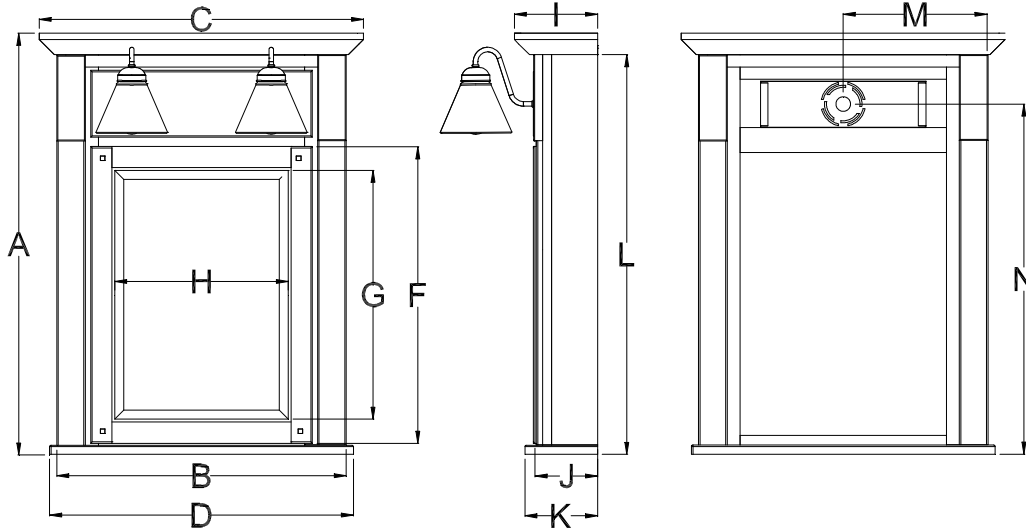

Mirrored Cabinet with Lights Specifications

Molding Overlay Collections

Estate, Fireside, Heirloom, Monterey and Nottingham

One Door Cabinets

	Cabinet		Crown	Sill	Door		Mirror		Crown	Cab	Sill	Cab	Electric	
	Height A	Width B	Width C	Width D	Width E	Height F	Height G	Width H	Depth I	Depth J	Depth K	Height L	Width M	Height N
BM18PLL/RM	39 1/2	18	18	16 1/2	12	28 3/4	24 3/4	8	5 3/8	5 1/4	4 1/4	36 3/4	9	32 1/2
BM18PLL/R	39 1/2	18	21 7/8	19	12	28 3/4	24 3/4	8	7 1/8	5 1/4	6	36 3/4	9	32 1/2
BM24PLL/RM	39 1/2	24	24	22 1/2	18	28 3/4	24 3/4	14	5 3/8	5 1/4	4 1/4	36 3/4	12	32 1/2
BM24PLL/R	39 1/2	24	27 7/8	25	18	28 3/4	24 3/4	14	7 1/8	5 1/4	6	36 3/4	12	32 1/2
BM30PLL/RM	39 1/2	30	30	28 1/2	24	28 3/4	24	19 3/8	5 3/8	5 1/4	4 1/4	36 3/4	15	32 1/2
BM30PLL/R	39 1/2	30	33 7/8	31	24	28 3/4	24 3/4	19 3/8	7 1/8	5 1/4	6	36 3/4	15	32 1/2
BM24PBL/RM	39 1/2	24	24	22 1/2	18	28 3/4	24 3/4	14	6 7/8	6 3/4	5 1/2	36 3/4	12	32 1/2
BM24PBL/R	39 1/2	24	27 7/8	25	18	28 3/4	24 3/4	14	8 5/8	6 3/4	7 7/8	36 3/4	12	32 1/2
BM30PBL/RM	39 1/2	30	30	28 1/2	24	28 3/4	24	19 3/8	6 7/8	6 3/4	5 1/2	36 3/4	15	32 1/2
BM30PBL/R	39 1/2	30	33 7/8	31	24	28 3/4	24	19 3/8	8 5/8	6 3/4	7 7/8	36 3/4	15	32 1/2

Note: The 48" cabinet will have 4 light globes.

	Cabinet		Crown	Sill	Door		Mirror		Crown	Cab	Sill	Cab	Electric	
	Height A	Width B	Width C	Width D	Width E	Height F	Height G	Width H	Depth I	Depth J	Depth K	Height L	Width M	Height N
BM30PL-	39 1/2	30	33 7/8	31	12	28 3/4	24 3/4	10	7 1/8	5 1/4	6	36 3/4	15	32 1/2
BM30PL-M	39 1/2	30	30	28 1/2	12	28 3/4	24 3/4	10	5 3/8	5 1/4	4 1/4	36 3/4	15	32 1/2
BM36PLMM	39 1/2	36	36	34 1/2	14 5/8	28 3/4	24 3/4	12 3/4	5 3/8	5 1/4	4 1/4	36 3/4	18	32 1/2
BM36PLM	39 1/2	36	39 7/8	37	14 3/4	28 3/4	24 3/4	12 3/4	7 1/8	5 1/4	6	36 3/4	18	32 1/2
BM30PB-M	39 1/2	30	30	28 1/2	12	28 3/4	24 3/4	10	6 7/8	5 1/4	5 1/2	36 3/4	15	32 1/2
BM30PB-	39 1/2	30	33 7/8	31	12	28 3/4	24 3/4	10	8 5/8	6 3/4	7 7/8	36 3/4	15	32 1/2