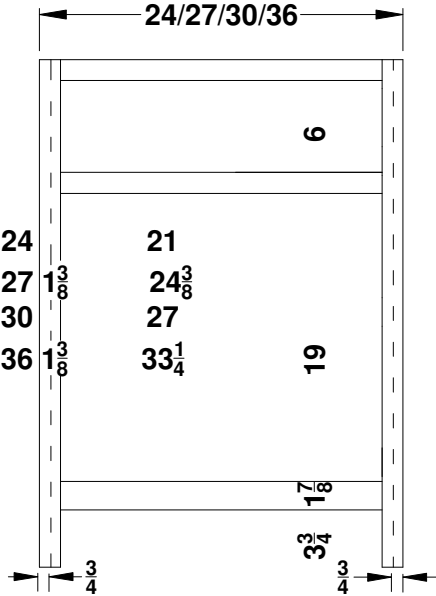

# Base Cabinets for 66"-96" Vanity 3-Piece Two Bowl Combinations-Overlay Collections Ashford, Gentry, Lambiere and Valencia

Face frames stiles are 1 1/2" and rails are 1 3/8" except where noted. Cabinet height is 33 1/2". All Dimensions are shown in inches rounded up or down to the nearest 1/8".

BV/B12421L/18L  
BV/B12721L/18L  
BV/B13021L/18L  
BV/B13621L/18L

BD/B21221/18N  
BD/B21521N/18N  
BD/B21821N/18N  
BD/B22421N/18N

BV/B12421R/18R  
BV/B12721R/18R  
BV/B13021R/18R  
BV/B13621R/18R

BE12BL-  
BE15BL-  
BE18BL-