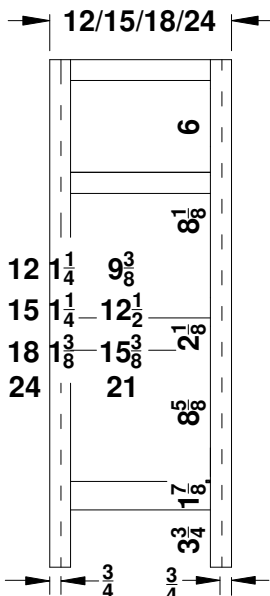

# Base Cabinets for 66"-96" Vanity 3-Piece Two Bowl Combinations-Overlay Collections Ashford, Gentry, Lambiere and Valencia

Face frames stiles are 1 1/2" and rails are 1 3/8" except where noted. Cabinet height is 33 1/2". All Dimensions are shown in inches rounded up or down to the nearest 1/8".

BV/B12421L/18L  
BV/B12721L/18L  
BV/B13021L/18L  
BV/B13621L/18L

BD/B21221/18N  
BD/B21521N/18N  
BD/B21821N/18N  
BD/B22421N/18N

BV/B12421R/18R  
BV/B12721R/18R  
BV/B13021R/18R  
BV/B13621R/18R

BE12BL-  
BE15BL-  
BE18BL-