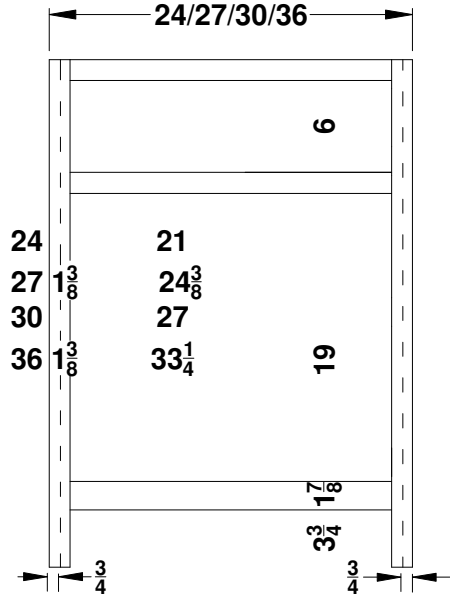

# Base Cabinets for 66"-96" Vanity 3-Piece Two Bowl Combinations-Overlay Collections Ashford, Gentry, Lambiere and Valencia

Face frames stiles are 1 1/2" and rails are 1 3/8" except where noted. Cabinet height is 33 1/2". All Dimensions are shown in inches rounded up or down to the nearest 1/8".

BV/B12421L/18L  
BV/B12721L/18L  
BV/B13021L/18L  
BV/B13621L/18L

BD/B21221/18N  
BD/B21521N/18N  
BD/B21821N/18N  
BD/B22421N/18N

BV/B12421R/18R  
BV/B12721R/18R  
BV/B13021R/18R  
BV/B13621R/18R

BE12BL-  
BE15BL-  
BE18BL-