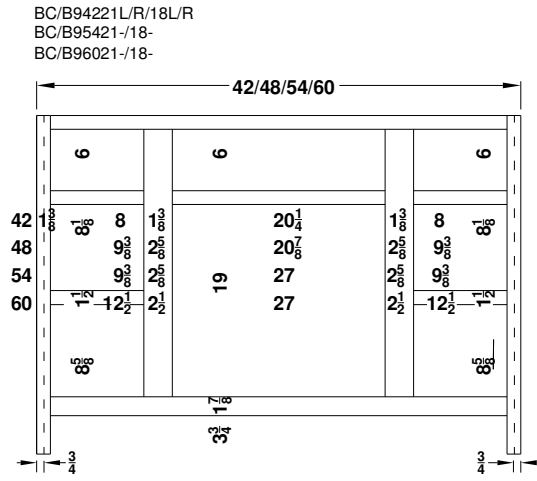

Vanity and Base Cabinet Specifications

Overlay Collections

Ashford, Gentry, Lambiere and Valencia

Face frames stiles are 1 1/2" and rails are 13/8" except where noted. Cabinet height is 33 1/2". All Dimensions are shown in inches rounded up or down to the nearest 1/8".

Vanity Specifications-Overlay Collections

Ashford, Gentry, Lambiere and Valencia

Face frames stiles are 1 1/2" and rails are 13/8" except where noted. Cabinet height is 33 1/2". All Dimensions are shown in inches rounded up or down to the nearest 1/8".

Vanity Specifications-Overlay Collections

Ashford, Gentry, Lambiere and Valencia

Face frames stiles are 11/2" and rails are 13/8" except where noted. Cabinet height is 33 1/2". All Dimensions are shown in inches rounded up or down to the nearest 1/8".