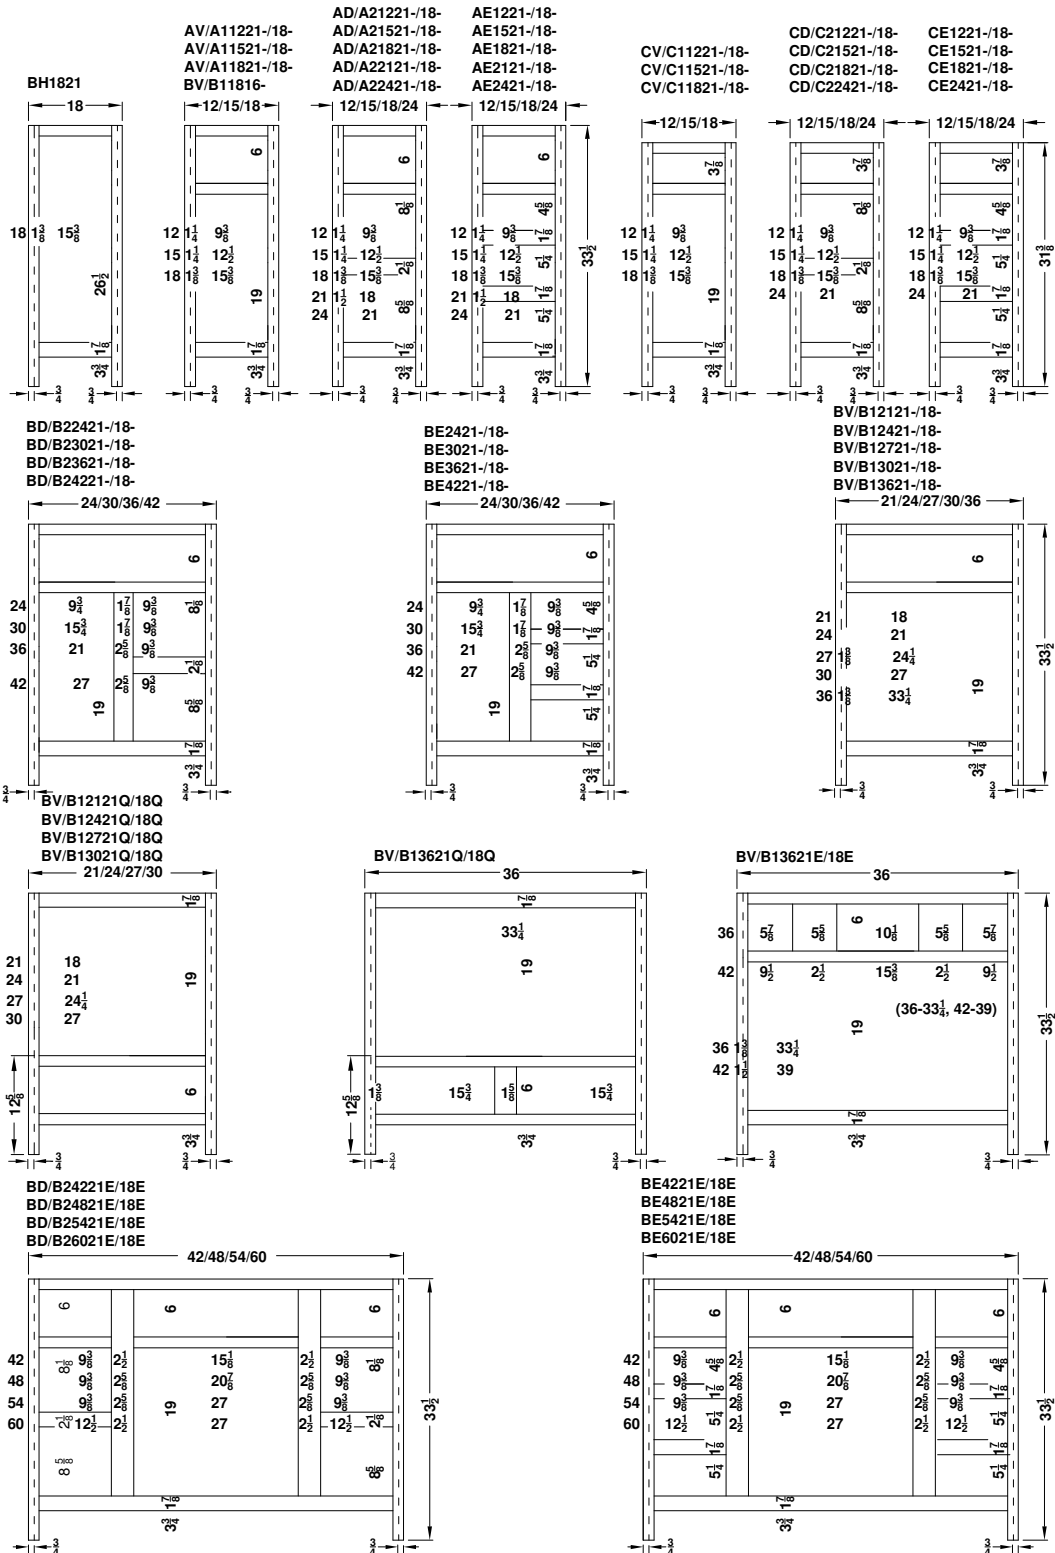

Vanity and Base Cabinet Specifications

Overlay Collections

Ashford, Gentry, Lambiere and Valencia

Face frames stiles are 1 1/2" and rails are 13/8" except where noted. Cabinet height is 33 1/2". All Dimensions are shown in inches rounded up or down to the nearest 1/8".

Vanity Specifications-Overlay Collections

Ashford, Gentry, Lambiere and Valencia

Face frames stiles are 1 1/2" and rails are 13/8" except where noted. Cabinet height is 33 1/2". All Dimensions are shown in inches rounded up or down to the nearest 1/8".

Vanity Specifications-Overlay Collections

Ashford, Gentry, Lambiere and Valencia

Face frames stiles are 11/2" and rails are 13/8" except where noted. Cabinet height is 33 1/2". All Dimensions are shown in inches rounded up or down to the nearest 1/8".