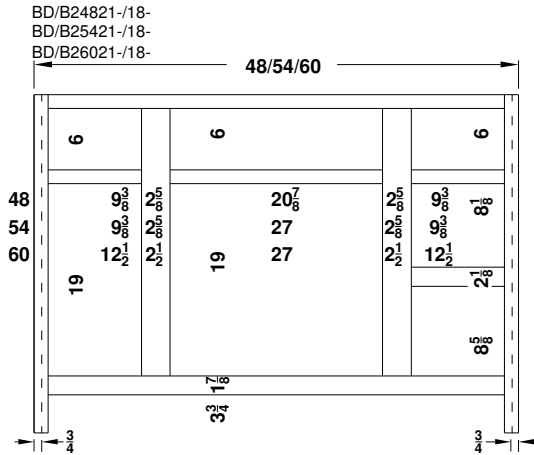

Vanity and Base Cabinet Specifications

Overlay Collections

Ashford, Gentry, Lambiere and Valencia

Face frames stiles are 1 1/2" and rails are 13/8" except where noted. Cabinet height is 33 1/2". All Dimensions are shown in inches rounded up or down to the nearest 1/8".

Vanity Specifications-Overlay Collections

Ashford, Gentry, Lambiere and Valencia

Face frames stiles are 1 1/2" and rails are 13/8" except where noted. Cabinet height is 33 1/2". All Dimensions are shown in inches rounded up or down to the nearest 1/8".

Vanity Specifications-Overlay Collections

Ashford, Gentry, Lambiere and Valencia

Face frames stiles are 11/2" and rails are 13/8" except where noted. Cabinet height is 33 1/2". All Dimensions are shown in inches rounded up or down to the nearest 1/8".