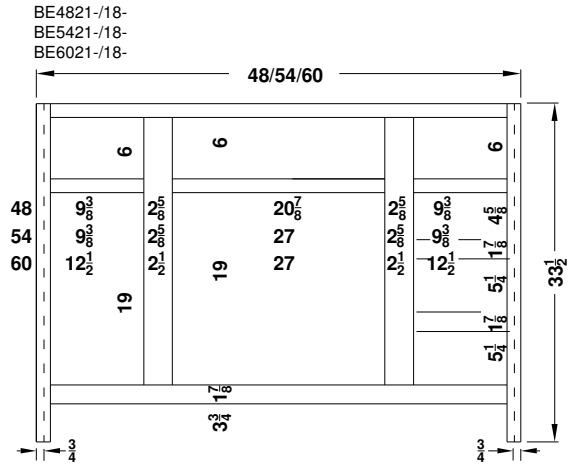

Vanity and Base Cabinet Specifications

Overlay Collections

Ashford, Gentry, Lambiere and Valencia

Face frames stiles are 1 1/2" and rails are 13/8" except where noted. Cabinet height is 33 1/2". All Dimensions are shown in inches rounded up or down to the nearest 1/8".

Vanity Specifications-Overlay Collections

Ashford, Gentry, Lambiere and Valencia

Face frames stiles are 1 1/2" and rails are 13/8" except where noted. Cabinet height is 33 1/2". All Dimensions are shown in inches rounded up or down to the nearest 1/8".

Vanity Specifications-Overlay Collections

Ashford, Gentry, Lambiere and Valencia

Face frames stiles are 11/2" and rails are 13/8" except where noted. Cabinet height is 33 1/2". All Dimensions are shown in inches rounded up or down to the nearest 1/8".