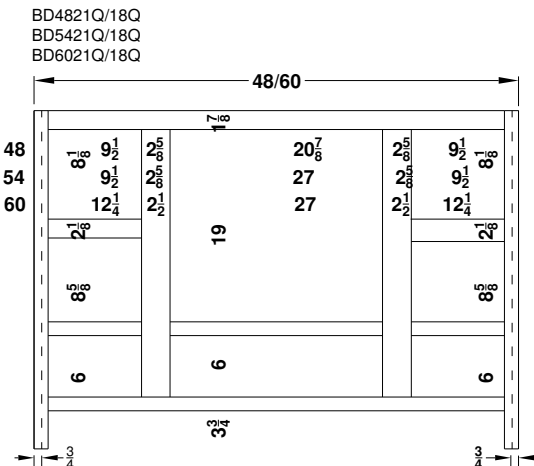

Vanity and Base Cabinet Specifications

Overlay Collections

Ashford, Gentry, Lambiere and Valencia

Face frames stiles are 1 1/2" and rails are 13/8" except where noted. Cabinet height is 33 1/2". All Dimensions are shown in inches rounded up or down to the nearest 1/8".

Vanity Specifications-Overlay Collections

Ashford, Gentry, Lambiere and Valencia

Face frames stiles are 1 1/2" and rails are 13/8" except where noted. Cabinet height is 33 1/2". All Dimensions are shown in inches rounded up or down to the nearest 1/8".

Vanity Specifications-Overlay Collections

Ashford, Gentry, Lambiere and Valencia

Face frames stiles are 11/2" and rails are 13/8" except where noted. Cabinet height is 33 1/2". All Dimensions are shown in inches rounded up or down to the nearest 1/8".