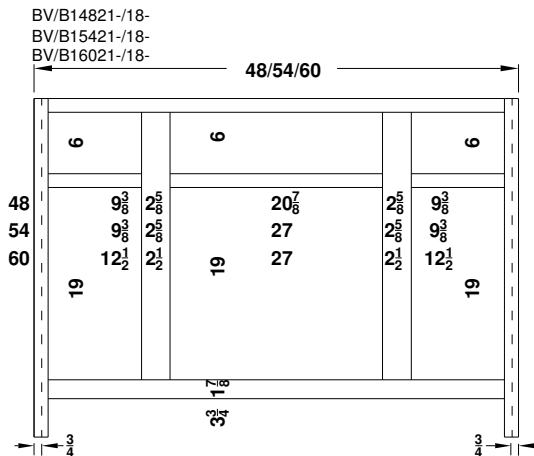

Vanity and Base Cabinet Specifications

Overlay Collections

Ashford, Gentry, Lambiere and Valencia

Face frames stiles are 1 1/2" and rails are 13/8" except where noted. Cabinet height is 33 1/2". All Dimensions are shown in inches rounded up or down to the nearest 1/8".

Vanity Specifications-Overlay Collections

Ashford, Gentry, Lambiere and Valencia

Face frames stiles are 1 1/2" and rails are 13/8" except where noted. Cabinet height is 33 1/2". All Dimensions are shown in inches rounded up or down to the nearest 1/8".

Vanity Specifications-Overlay Collections

Ashford, Gentry, Lambiere and Valencia

Face frames stiles are 11/2" and rails are 13/8" except where noted. Cabinet height is 33 1/2". All Dimensions are shown in inches rounded up or down to the nearest 1/8".