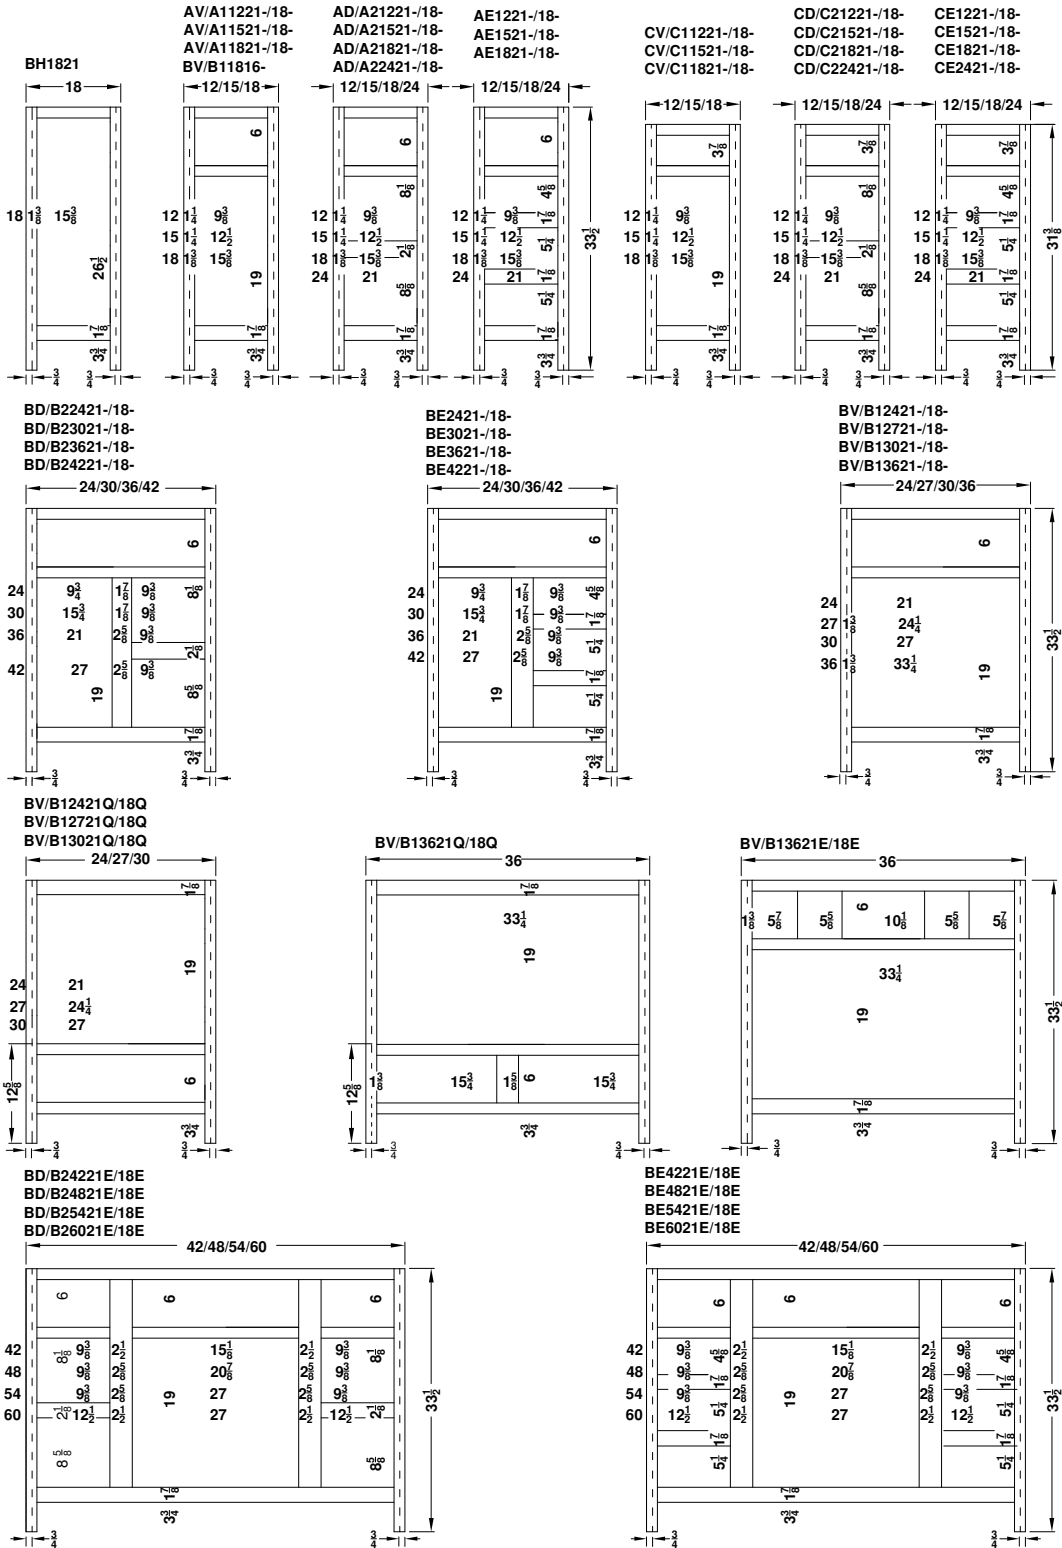

Vanity and Base Cabinet Specifications Overlay Collections

Ashford, Gentry, Lambiere and Valencia

Face frames stiles are 1 1/2" and rails are 13/8" except where noted. Cabinet height is 33 1/2". All Dimensions are shown in inches rounded up or down to the nearest 1/8".

Vanity Specifications-Overlay Collections

Ashford, Gentry, Lambiere and Valencia

Face frames stiles are 1 1/2" and rails are 13/8" except where noted. Cabinet height is 33 1/2". All Dimensions are shown in inches rounded up or down to the nearest 1/8".