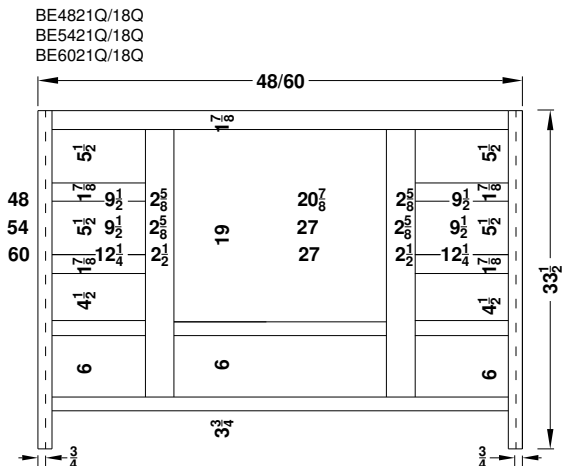

Vanity and Base Cabinet Specifications

Overlay Collections

Ashford, Gentry, Lambiere and Valencia

Face frames stiles are 1 1/2" and rails are 13/8" except where noted. Cabinet height is 33 1/2". All Dimensions are shown in inches rounded up or down to the nearest 1/8".

Vanity Specifications-Overlay Collections

Ashford, Gentry, Lambiere and Valencia

Face frames stiles are 1 1/2" and rails are 13/8" except where noted. Cabinet height is 33 1/2". All Dimensions are shown in inches rounded up or down to the nearest 1/8".

Vanity Specifications-Overlay Collections

Ashford, Gentry, Lambiere and Valencia

Face frames stiles are 11/2" and rails are 13/8" except where noted. Cabinet height is 33 1/2". All Dimensions are shown in inches rounded up or down to the nearest 1/8".