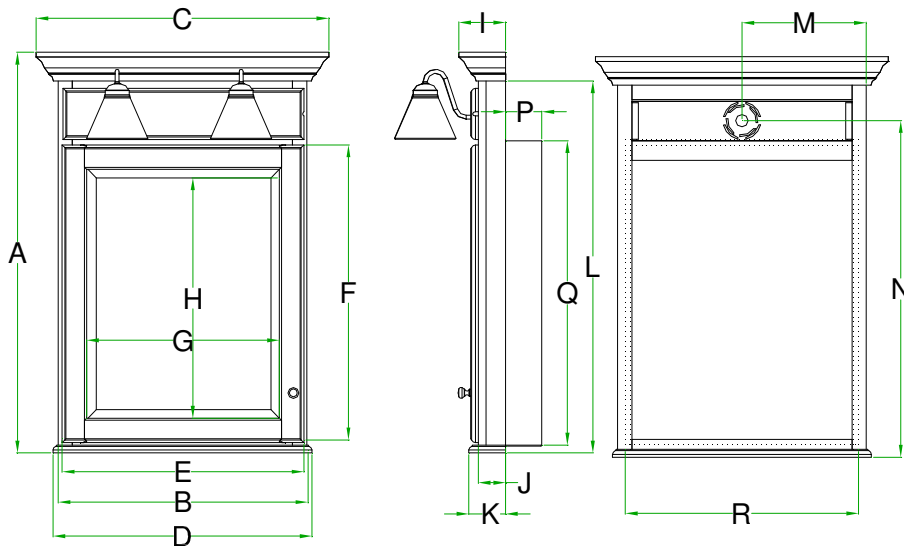

Mirrored Semi-Recessed Cabinet Specifications Overlay Collections

Ashford, Gentry, Lambiere and Valencia

One Door Cabinets With Lights

| | Cabinet | | Crown | Sill | Door | | Mirror | | Crown | Cab | Sill | Cab | Electric | | Recessed | | |
|---------|-------------|------------|------------|------------|------------|-------------|-------------|------------|------------|------------|------------|------------|------------|-------------|------------|-------------|------------|
| | Height A | Width B | Width C | Width D | Width E | Height F | Height G | Width H | Depth I | Depth J | Depth K | Hegnt L | Width M | Height N | Depth P | Height Q | Width R |
| BM24RLL | 38 1/2 | 24 | 26 1/2 | 25 | 23 1/4 | 28 3/4 | 24 3/4 | 13 5/8 | 4 | 2 5/8 | 3 1/2 | 35 7/8 | 12 | 32 1/2 | 3 1/2 | 28 7/8 | 22 1/4 |
| BM24RLR | 38 1/2 | 24 | 26 1/2 | 25 | 23 1/4 | 28 3/4 | 24 3/4 | 13 5/8 | 4 | 2 5/8 | 3 1/2 | 35 7/8 | 12 | 32 1/2 | 3 1/2 | 28 7/8 | 22 1/4 |

Two Door Cabinets with Lights

| | Cabinet | | Crown | Sill | Door | | Mirror | | Crown | Cab | Sill | Cab | Electric | | Recessed | | |
|---------|-------------|------------|------------|------------|------------|-------------|-------------|------------|------------|------------|------------|------------|------------|-------------|------------|-------------|------------|
| | Height A | Width B | Width C | Width D | Width E | Height F | Height G | Width H | Depth I | Depth J | Depth K | Hegnt L | Width M | Height N | Depth P | Height Q | Width R |
| BM30RL- | 38 1/2 | 30 | 34 1/4 | 30 | 14 1/2 | 28 3/4 | 24 3/4 | 12 5/8 | 4 | 2 5/8 | 3 1/2 | 35 7/8 | 15 | 32 1/2 | 3 1/2 | 28 7/8 | 28 1/4 |