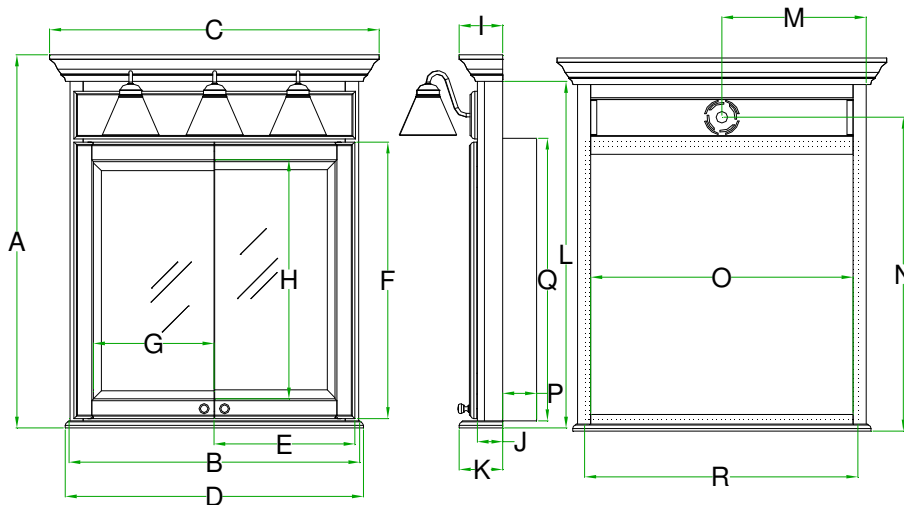

Mirrored Semi-Recessed Cabinet Specifications Overlay Collections

Ashford, Gentry, Lambiere and Valencia

One Door Cabinets With Lights

| | Cabinet | | Crown | Sill | Door | | Mirror | | Crown | Cab | Sill | Cab | Electric | | Recessed | | |
|---------|-------------|------------|------------|------------|------------|-------------|-------------|------------|------------|------------|------------|------------|------------|-------------|------------|-------------|------------|
| | Height A | Width B | Width C | Width D | Width E | Height F | Height G | Width H | Depth I | Depth J | Depth K | Hegnt L | Width M | Height N | Depth P | Height Q | Width R |
| BM24RLL | 38 1/2 | 24 | 26 1/2 | 25 | 23 1/4 | 28 3/4 | 24 3/4 | 13 5/8 | 4 | 2 5/8 | 3 1/2 | 35 7/8 | 12 | 32 1/2 | 3 1/2 | 28 7/8 | 22 1/4 |
| BM24RLR | 38 1/2 | 24 | 26 1/2 | 25 | 23 1/4 | 28 3/4 | 24 3/4 | 13 5/8 | 4 | 2 5/8 | 3 1/2 | 35 7/8 | 12 | 32 1/2 | 3 1/2 | 28 7/8 | 22 1/4 |

Two Door Cabinets with Lights

| | Cabinet | | Crown | Sill | Door | | Mirror | | Crown | Cab | Sill | Cab | Electric | | Recessed | | |
|---------|-------------|------------|------------|------------|------------|-------------|-------------|------------|------------|------------|------------|------------|------------|-------------|------------|-------------|------------|
| | Height A | Width B | Width C | Width D | Width E | Height F | Height G | Width H | Depth I | Depth J | Depth K | Hegnt L | Width M | Height N | Depth P | Height Q | Width R |
| BM30RL- | 38 1/2 | 30 | 34 1/4 | 30 | 14 1/2 | 28 3/4 | 24 3/4 | 12 5/8 | 4 | 2 5/8 | 3 1/2 | 35 7/8 | 15 | 32 1/2 | 3 1/2 | 28 7/8 | 28 1/4 |