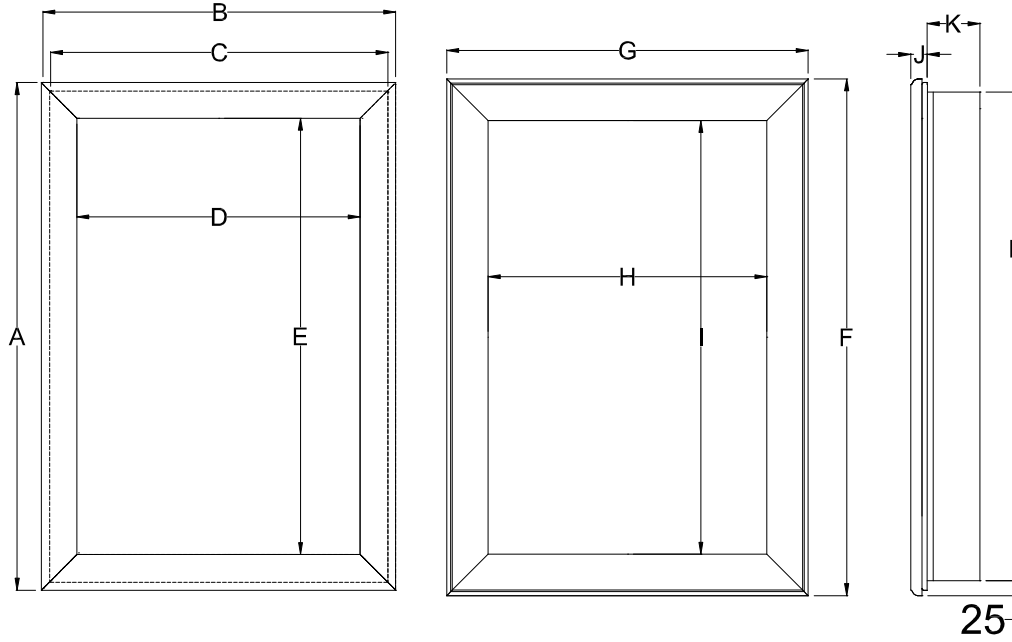

Recessed Mirrored Cabinet Specifications

Overlay Collections

Ashford, and Lambiere

Recessed Mirrored Cabinet

	Cabinet		Recessed	Storage	Storage	Door		Mirror		Cab	Recessed		Electric	
	Height A	Width B	Width C	Width D	Height E	Width F	Height G	Width H	Height I	Depth J	Depth K	Height L	Width M	Height N
BM21RF-	33 1/2	20 7/8	19 3/4	16 1/8	28 3/4	34 1/4	21	15 1/2	28 3/4	1 1/8	3 1/2	32 3/4	NA	NA
BM24RF-	33 1/2	23 7/8	22 3/4	19 1/8	28 3/4	34 1/4	24	18 1/2	28 3/4	1 1/8	3 1/2	32 3/4	NA	NA