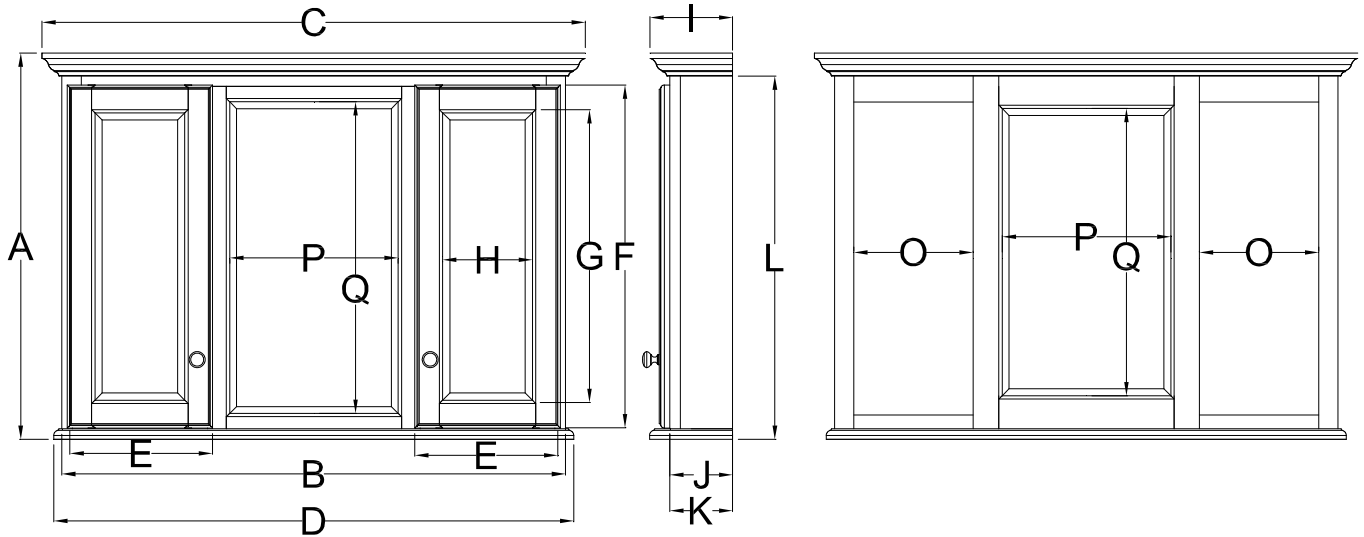

# Mirrored Cabinet Specifications

### Two Door Cabinets

|         | Cab/w Crown |         | Crown   |         | Door    |          | Mirror   |         | Crown Depth | Cab Depth | Sill Depth | Cab Hegnt | Electric |          | Storage Width | Center Mirror |         |
|---------|-------------|---------|---------|---------|---------|----------|----------|---------|-------------|-----------|------------|-----------|----------|----------|---------------|---------------|---------|
|         | Height A    | Width B | Width C | Width D | Width E | Height F | Height G | Width H |             |           |            |           | Width M  | Height N |               | Width O       | Width P |
| BM36PM- | 32 1/2      | 36      | 39 7/8  | 37      | 10 1/2  | 28 3/4   | 24 3/4   | 6 7/8   | 6 3/8       | 4 1/2     | 5 1/2      | 29 1/2    | NA       | NA       | 8 1/2         | 12 1/8        | 25 1/8  |
| BM42PM- | 32 1/2      | 42      | 45 7/8  | 43      | 13 1/8  | 28 3/4   | 24 3/4   | 9 1/2   | 6 3/8       | 4 1/2     | 5 1/2      | 29 1/2    | NA       | NA       | 11 5/8        | 12 1/8        | 25 1/8  |
| BM48PM- | 32 1/2      | 48      | 51 7/8  | 49      | 13 1/8  | 28 3/4   | 24 3/4   | 9 1/2   | 6 3/8       | 4 1/2     | 5 1/2      | 29 1/2    | NA       | NA       | 11 5/8        | 18            | 25 1/8  |