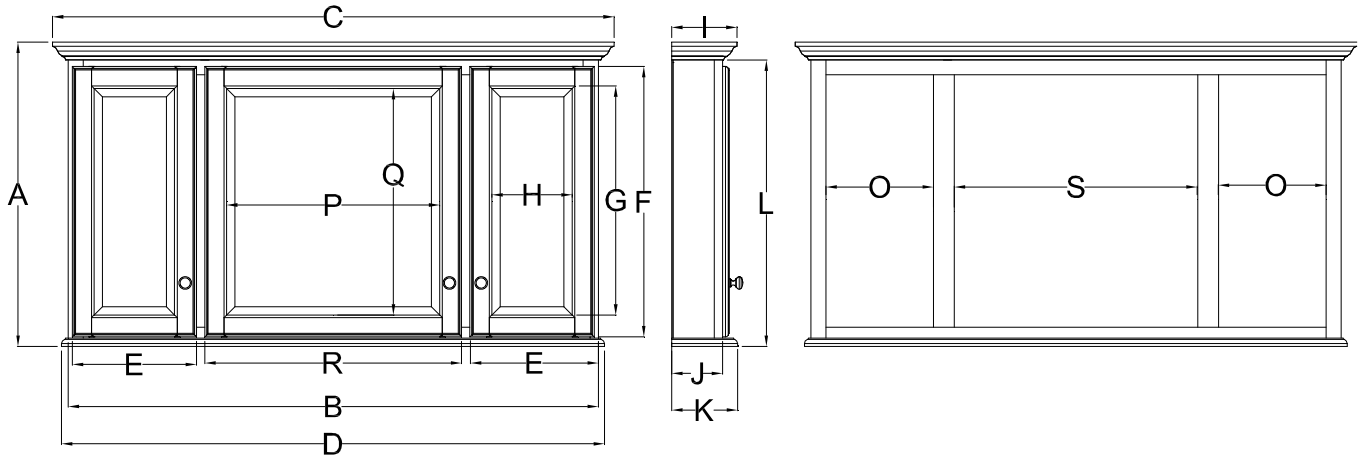

Three Door Cabinets

	Cab/w Crown		Crown		Door		Mirror		Crown Depth	Cab Depth	Sill Depth	Cab Hegnt	Electric		Storage Width	Center Mirror		DOOR Width	Storage Width			
	Height A	Width B	Width C	Width D	Width E	Height F	Height G	Width H					Width M	Height N		Width O	Width P			Height Q	Width R	Width S
BM48PML	32 1/2	48	51 7/8	49	13 1/8	28 3/4	24 3/4	6 1/2	6 3/8	4 1/2	5 1/2	29 1/2	na	na	9 3/4	15 3/4	19 3/4	24	22			
BM48PMR	32 1/2	48	51 7/8	49	13 1/8	28 3/4	24 3/4	6 1/2	6 3/8	4 1/2	5 1/2	29 1/2	na	na	9 3/4	15 3/4	19 3/4	24	22