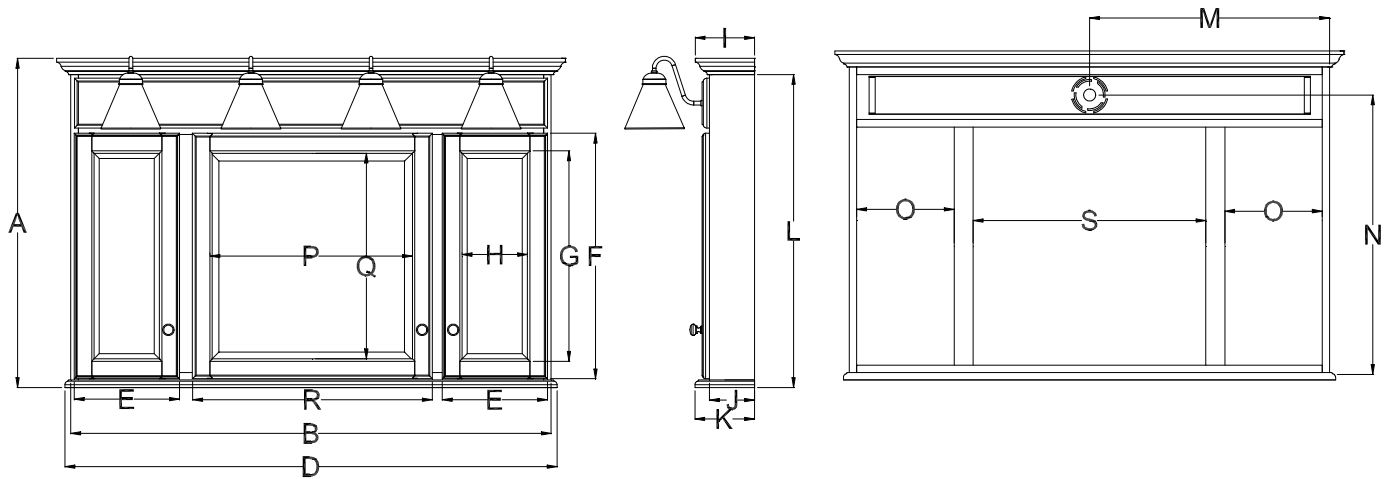

Mirrored Cabinet Specifications Overlay Collections

Ashford, Gentry, Kensington, Lambiere and Valencia

Two Door Cabinets

	Cab/w Crown		Crown	Sill	Door		Mirror		Crown	Cab	Sill	Cab	Electric		Storage	Center Mirror	
	Height A	Width B	Width C	Width D	Width E	Height F	Height G	Width H	Depth I	Depth J	Depth K	Hegnt L	Width M	Height N	Width O	Width P	Height Q
BMPL36-	33	36	38 1/2	37	10 1/2	24 1/2	21	6 7/8	5 3/4	4 1/2	5 1/2	31 1/4	18	28	9 5/8	11 5/8	22 1/2
BMPL42-	33	42	44 1/2	43	13 1/8	24 1/2	21	9 1/2	5 3/4	4 1/2	5 1/2	31 1/4	21	28	12 1/4	12 3/8	22 1/2
BMPL48-	33	48	51	49	13 1/8	24 1/2	21	9 1/2	5 3/4	4 1/2	5 1/2	31 1/4	24	28	12 1/4	18 3/8	22 1/2

Note: The 48" cabinet will have 4 light globes.

Three Door Cabinets

	Cab/w Crown		Crown	Sill	Door		Mirror		Crown	Cab	Sill	Cab	Electric		Storage	Center Mirror		DOOR	Storage
	Height A	Width B	Width C	Width D	Width E	Height F	Height G	Width H	Depth I	Depth J	Depth K	Hegnt L	Width M	Height N	Width O	Width P	Height Q	Width R	Width S
BMPM48LA	33	48	51	49	13 1/8	24 1/2	21	9 1/2	5 3/4	4 1/2	5 1/2	31 1/4	24	28	9 3/4	15 3/4	19 3/4	24	23 1/4