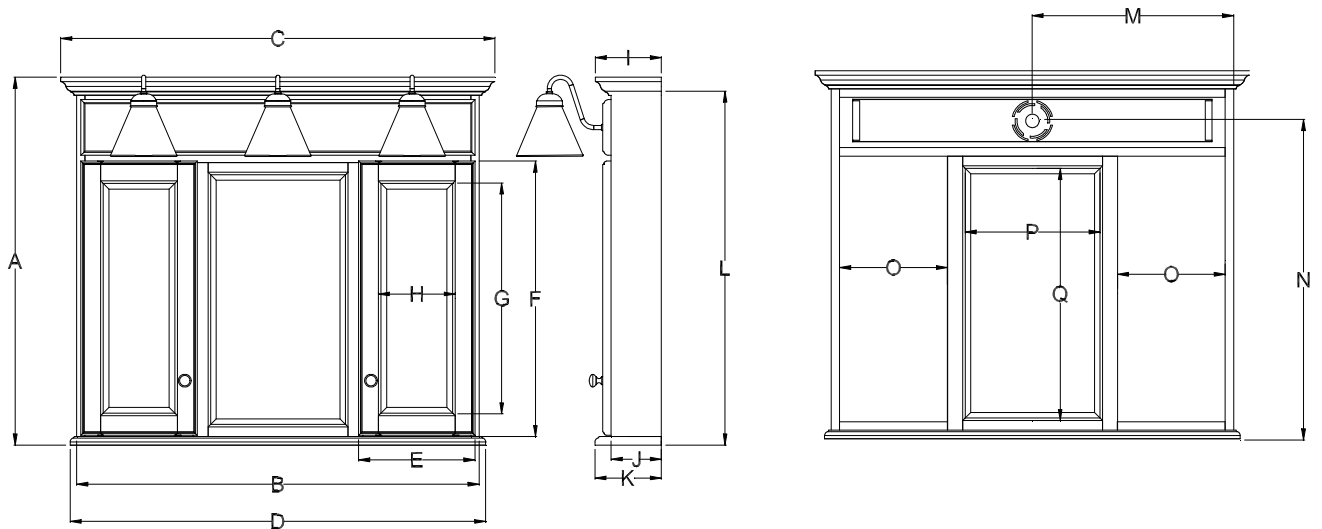

Mirrored Cabinet Specifications Overlay Collections

Ashford, Gentry, Kensington, Lambiere and Valencia

Two Door Cabinets

	Cab/w Crown		Crown	Sill	Door		Mirror		Crown	Cab	Sill	Cab	Electric		Storage	Center Mirror	
	Height A	Width B	Width C	Width D	Width E	Height F	Height G	Width H	Depth I	Depth J	Depth K	Hegnt L	Width M	Height N	Width O	Width P	Height Q
BMPL36-	33	36	38 1/2	37	10 1/2	24 1/2	21	6 7/8	5 3/4	4 1/2	5 1/2	31 1/4	18	28	9 5/8	11 5/8	22 1/2
BMPL42-	33	42	44 1/2	43	13 1/8	24 1/2	21	9 1/2	5 3/4	4 1/2	5 1/2	31 1/4	21	28	12 1/4	12 3/8	22 1/2
BMPL48-	33	48	51	49	13 1/8	24 1/2	21	9 1/2	5 3/4	4 1/2	5 1/2	31 1/4	24	28	12 1/4	18 3/8	22 1/2

Note: The 48" cabinet will have 4 light globes.

Three Door Cabinets

	Cab/w Crown		Crown	Sill	Door		Mirror		Crown	Cab	Sill	Cab	Electric		Storage	Center Mirror		DOOR	Storage
	Height A	Width B	Width C	Width D	Width E	Height F	Height G	Width H	Depth I	Depth J	Depth K	Hegnt L	Width M	Height N	Width O	Width P	Height Q	Width R	Width S
BMPM48LA	33	48	51	49	13 1/8	24 1/2	21	9 1/2	5 3/4	4 1/2	5 1/2	31 1/4	24	28	9 3/4	15 3/4	19 3/4	24	23 1/4